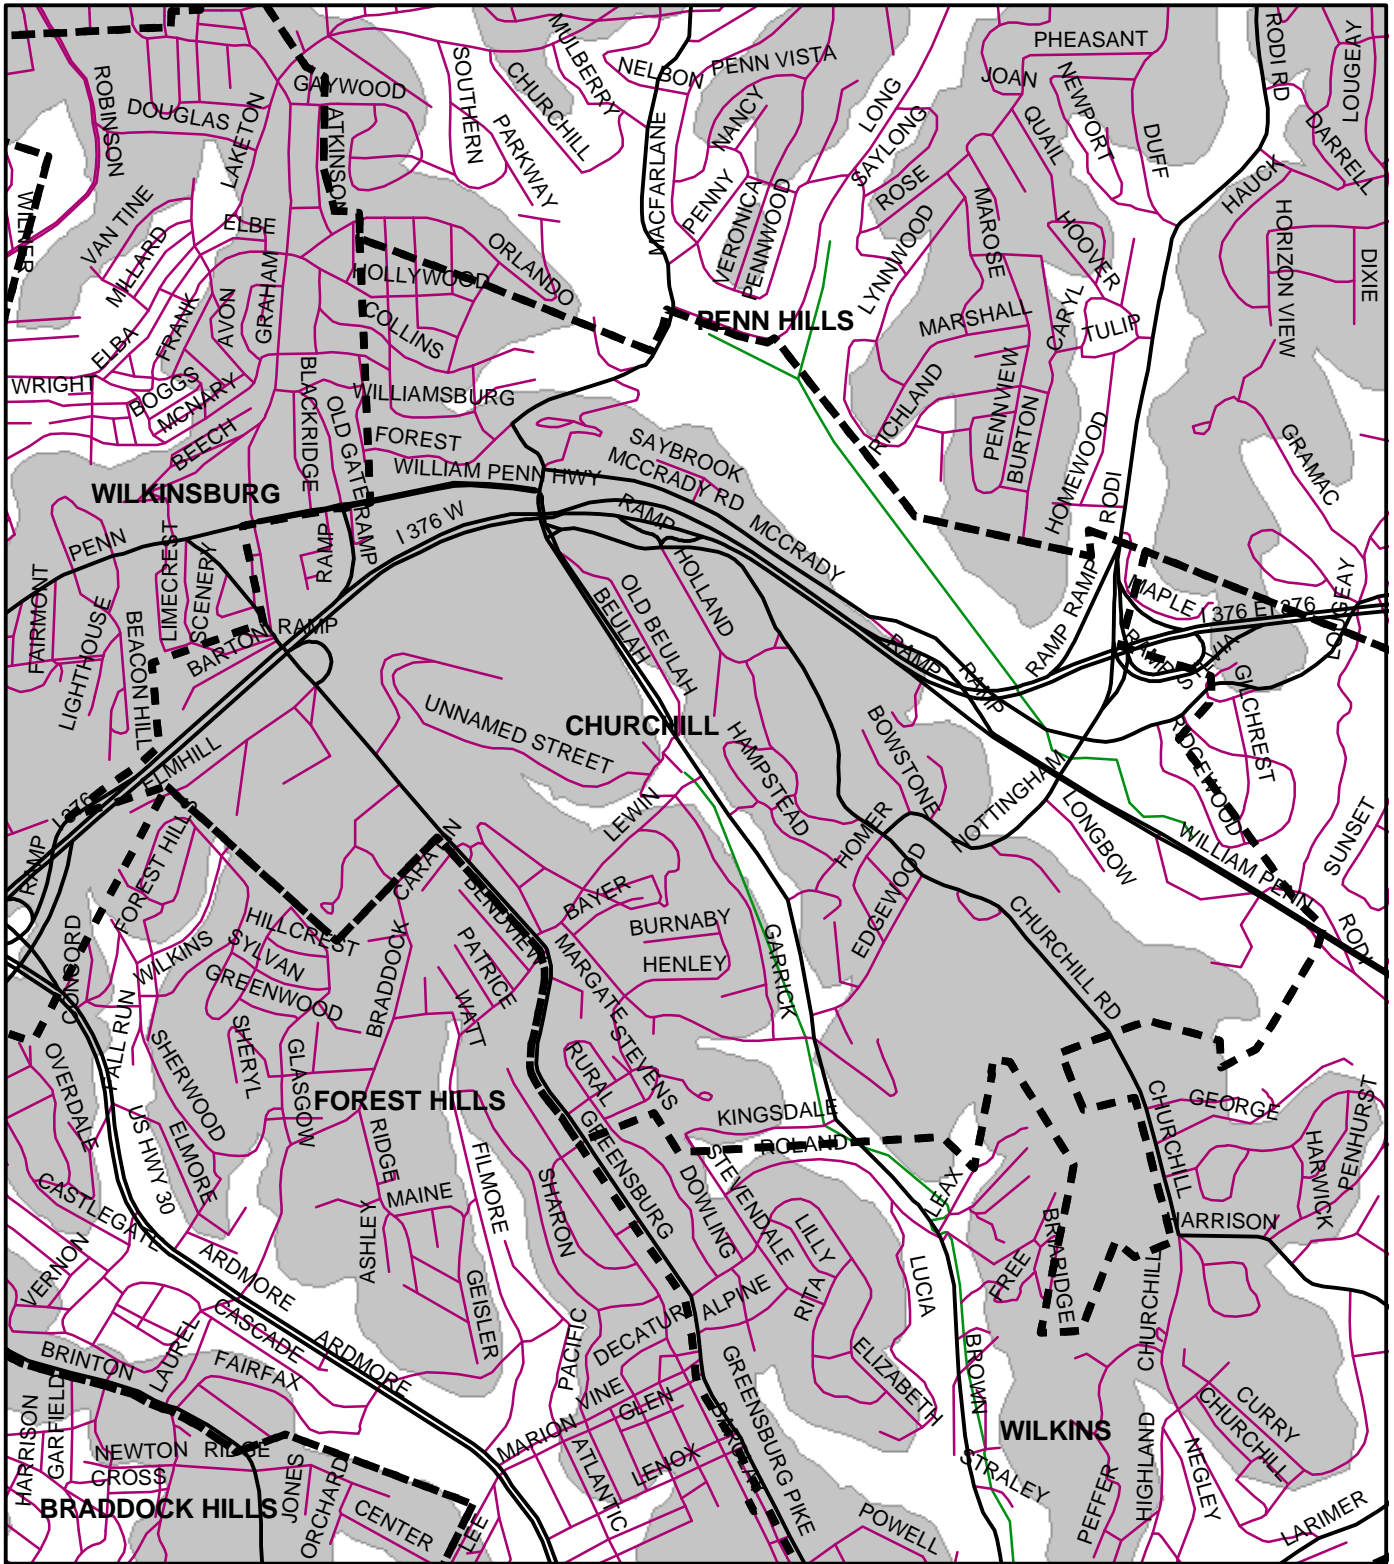

# Churchill Boro, Allegheny County

**Legend**

- Municipality Boundary
- Undermined Area

This map was prepared using information considered to be the best historical data available.

The Department cannot verify the accuracy or completeness of this information.