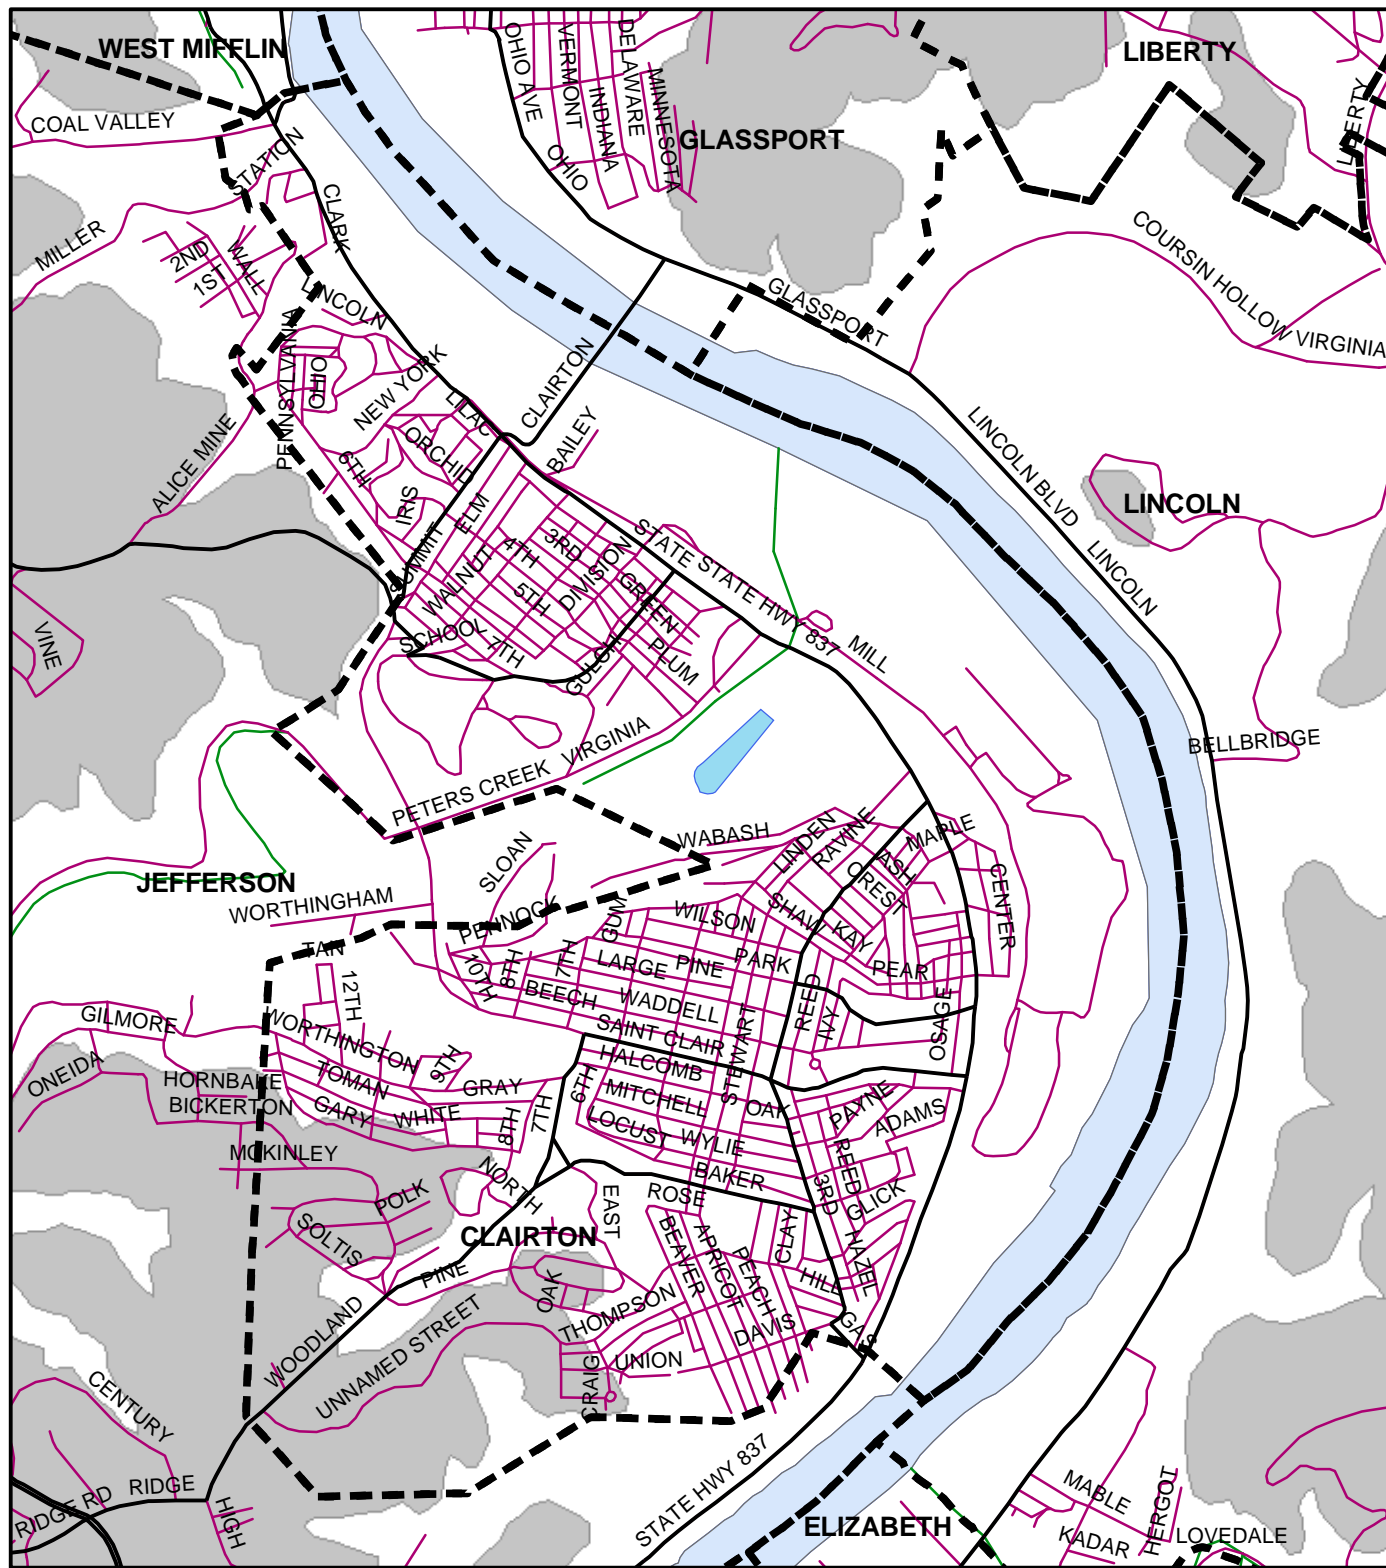

# Clairton City, Allegheny County

**Legend**

-  Municipality Boundary
-  Undermined Area

This map was prepared using information considered to be the best historical data available.

The Department cannot verify the accuracy or completeness of this information.