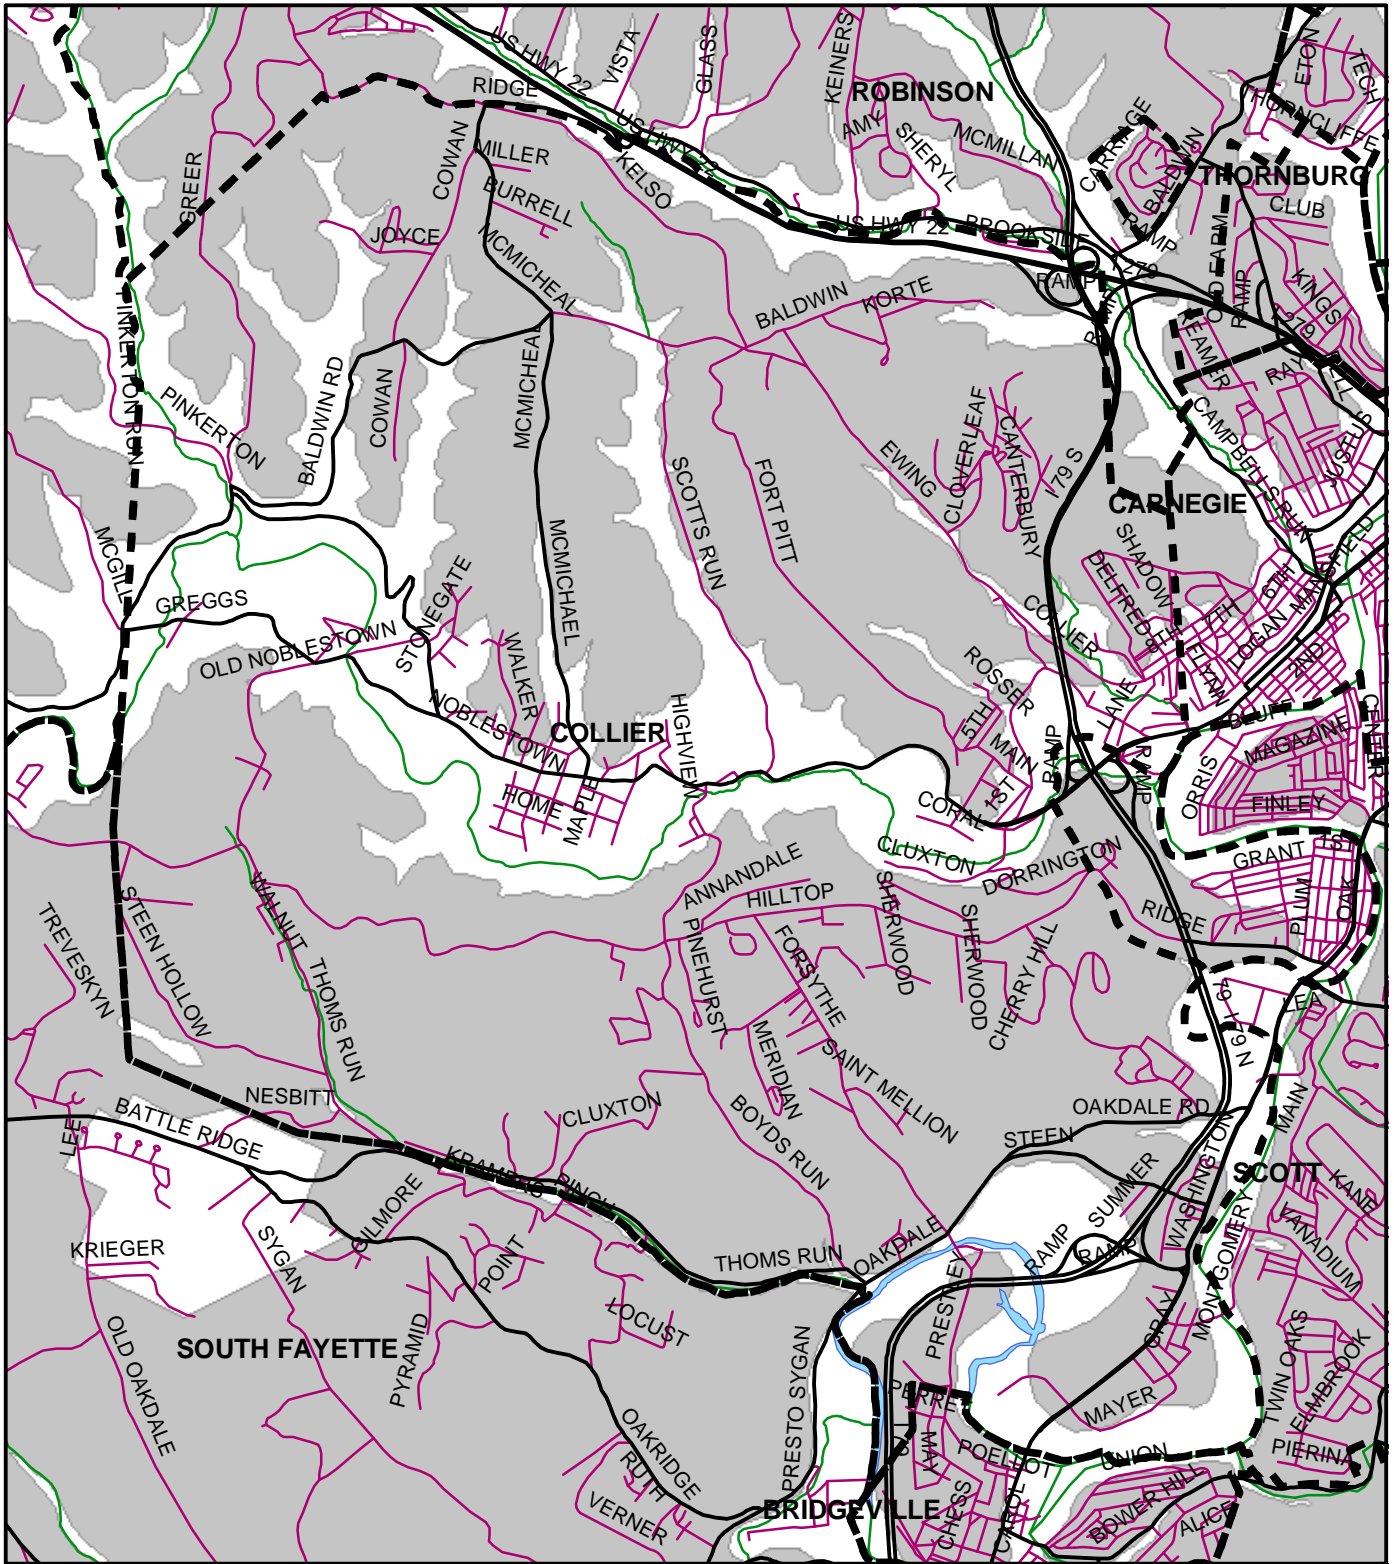

Collier Twp, Allegheny County

Legend

-  Municipality Boundary
-  Undermined Area

This map was prepared using information considered to be the best historical data available.

The Department cannot verify the accuracy or completeness of this information.