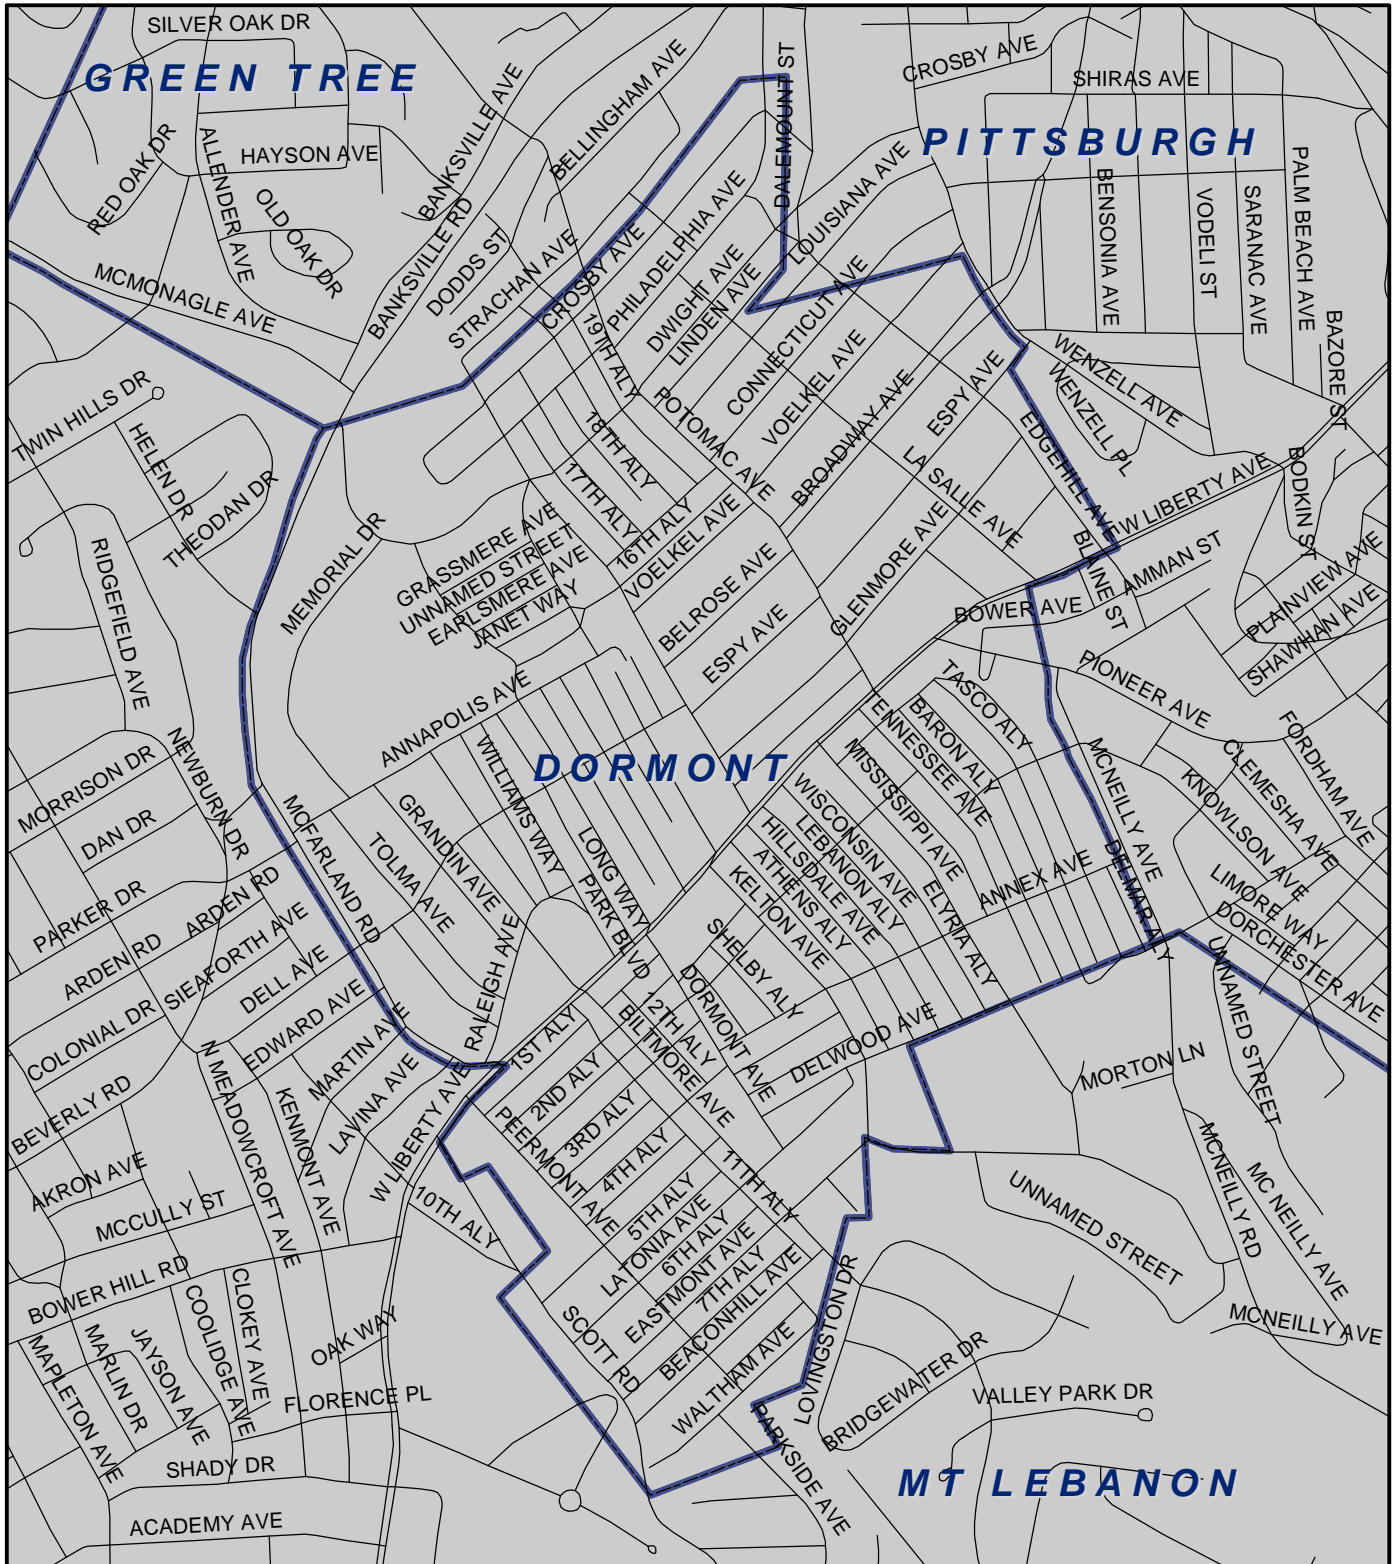

Dormont Boro, Allegheny County

Legend

- Municipality Boundary
- Undermined Area

This map was prepared using information considered to be the best historical data available.

The Department cannot verify the accuracy or completeness of this information.