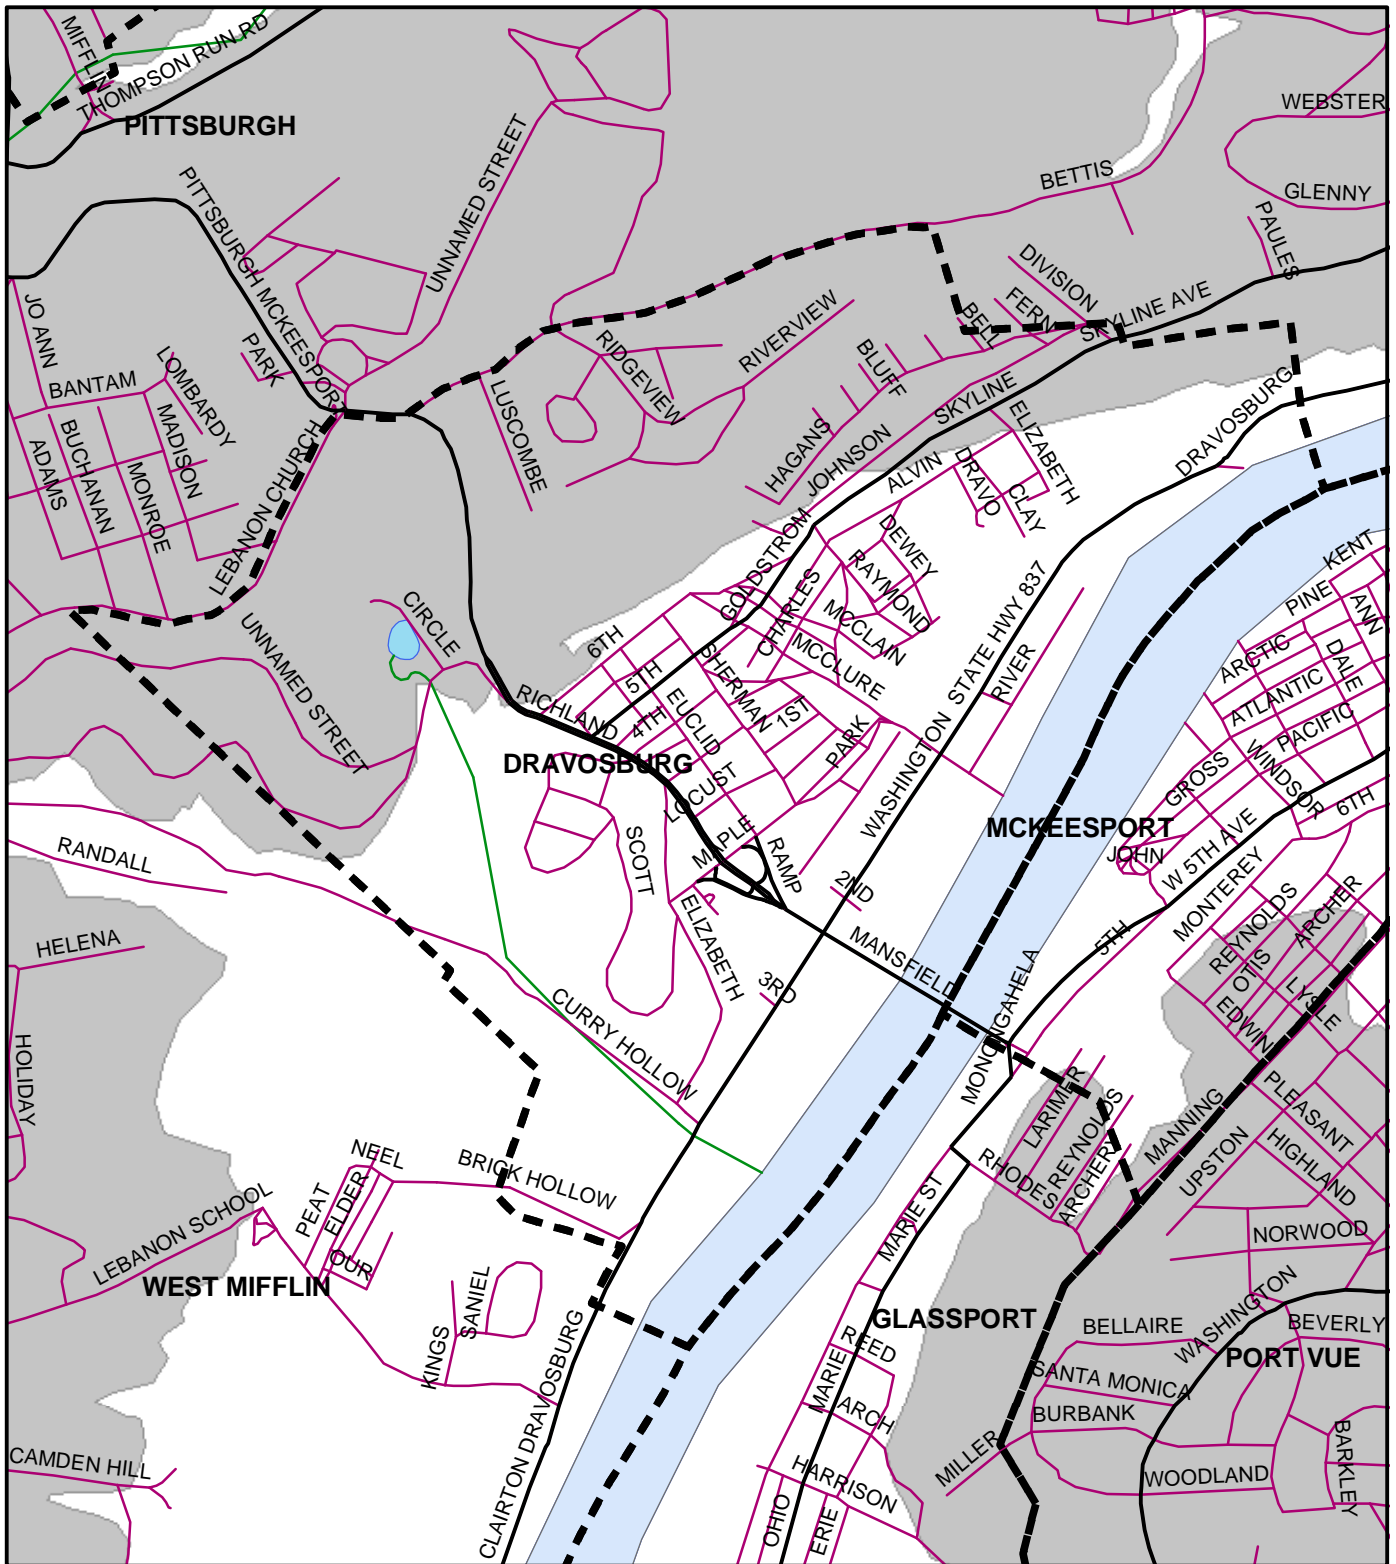

Dravosburg Boro, Allegheny County

Legend

- Municipality Boundary
- Undermined Area

This map was prepared using information considered to be the best historical data available.

The Department cannot verify the accuracy or completeness of this information.