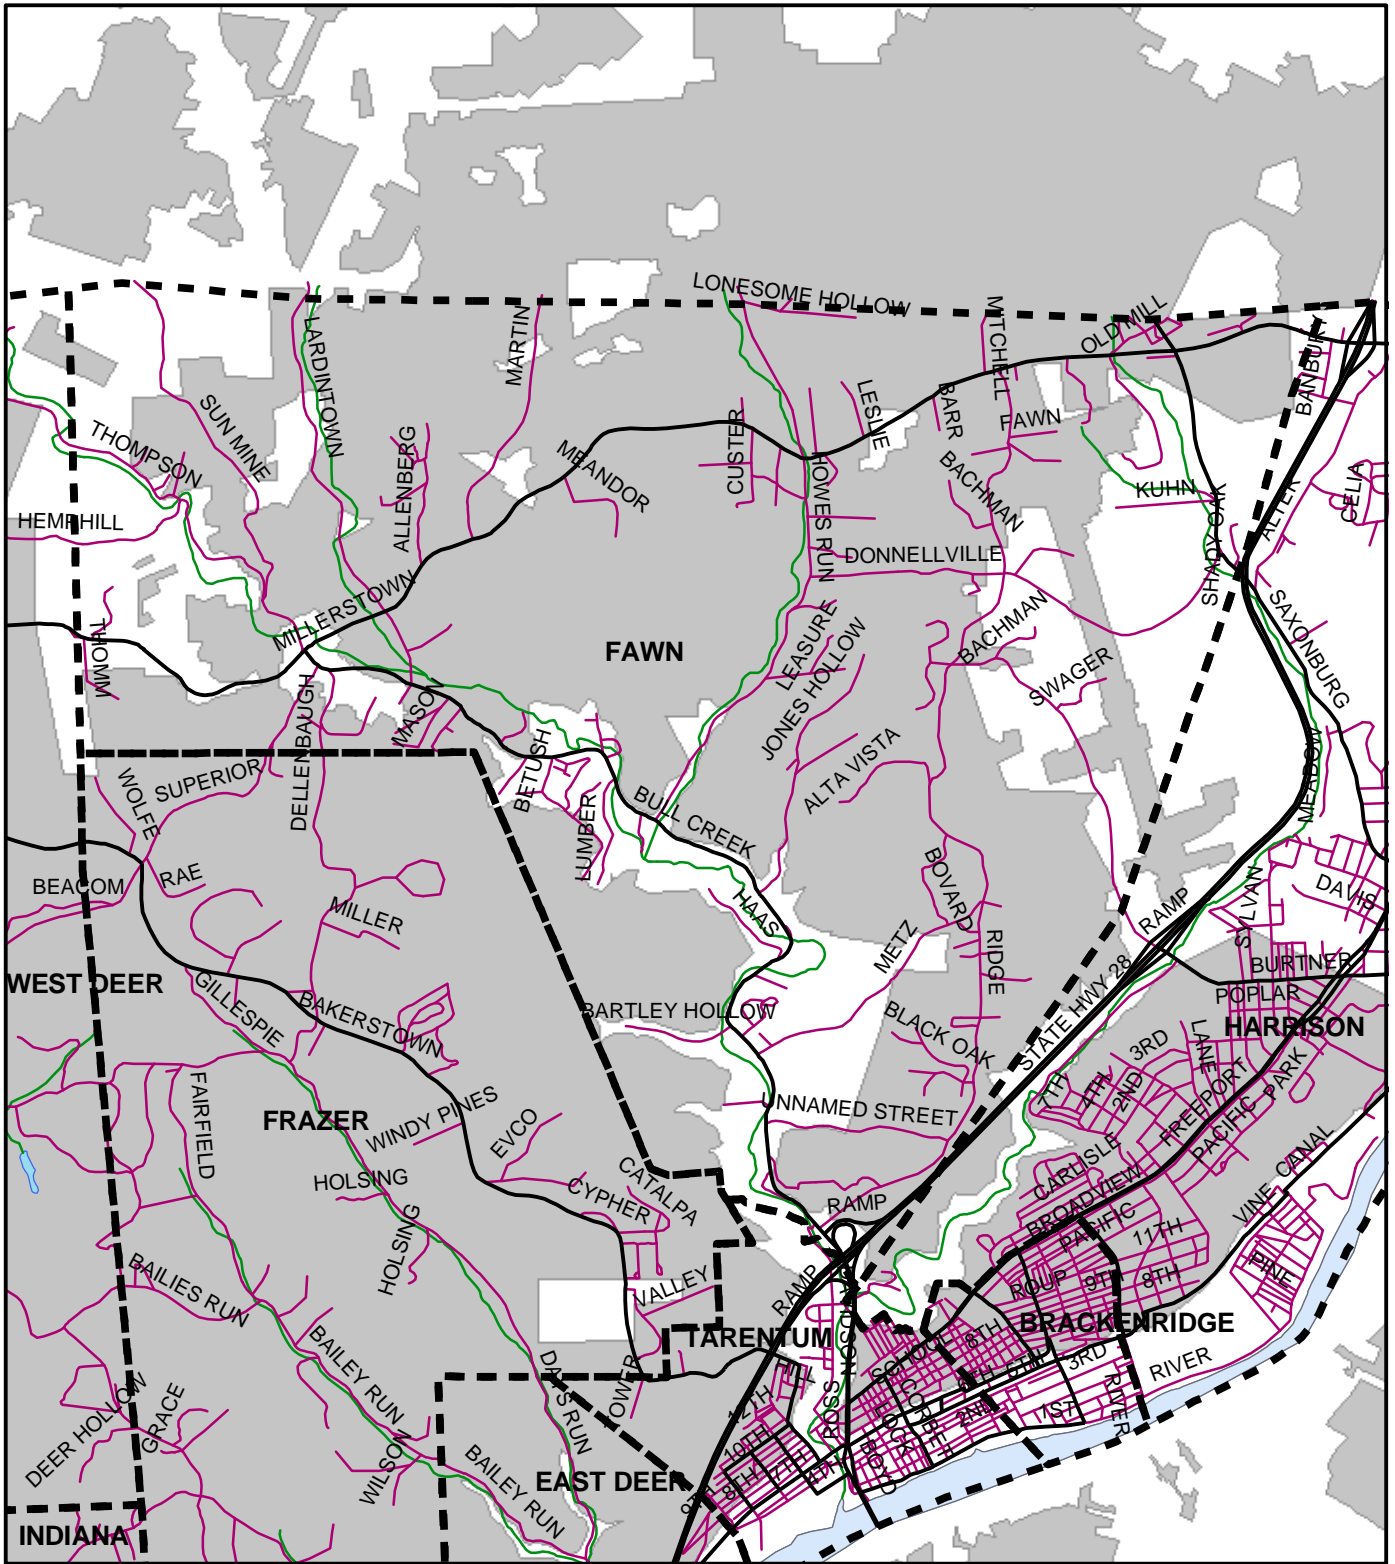

# Fawn Twp, Allegheny County

## Legend

- Municipality Boundary
- Undermined Area

This map was prepared using information considered to be the best historical data available.

The Department cannot verify the accuracy or completeness of this information.