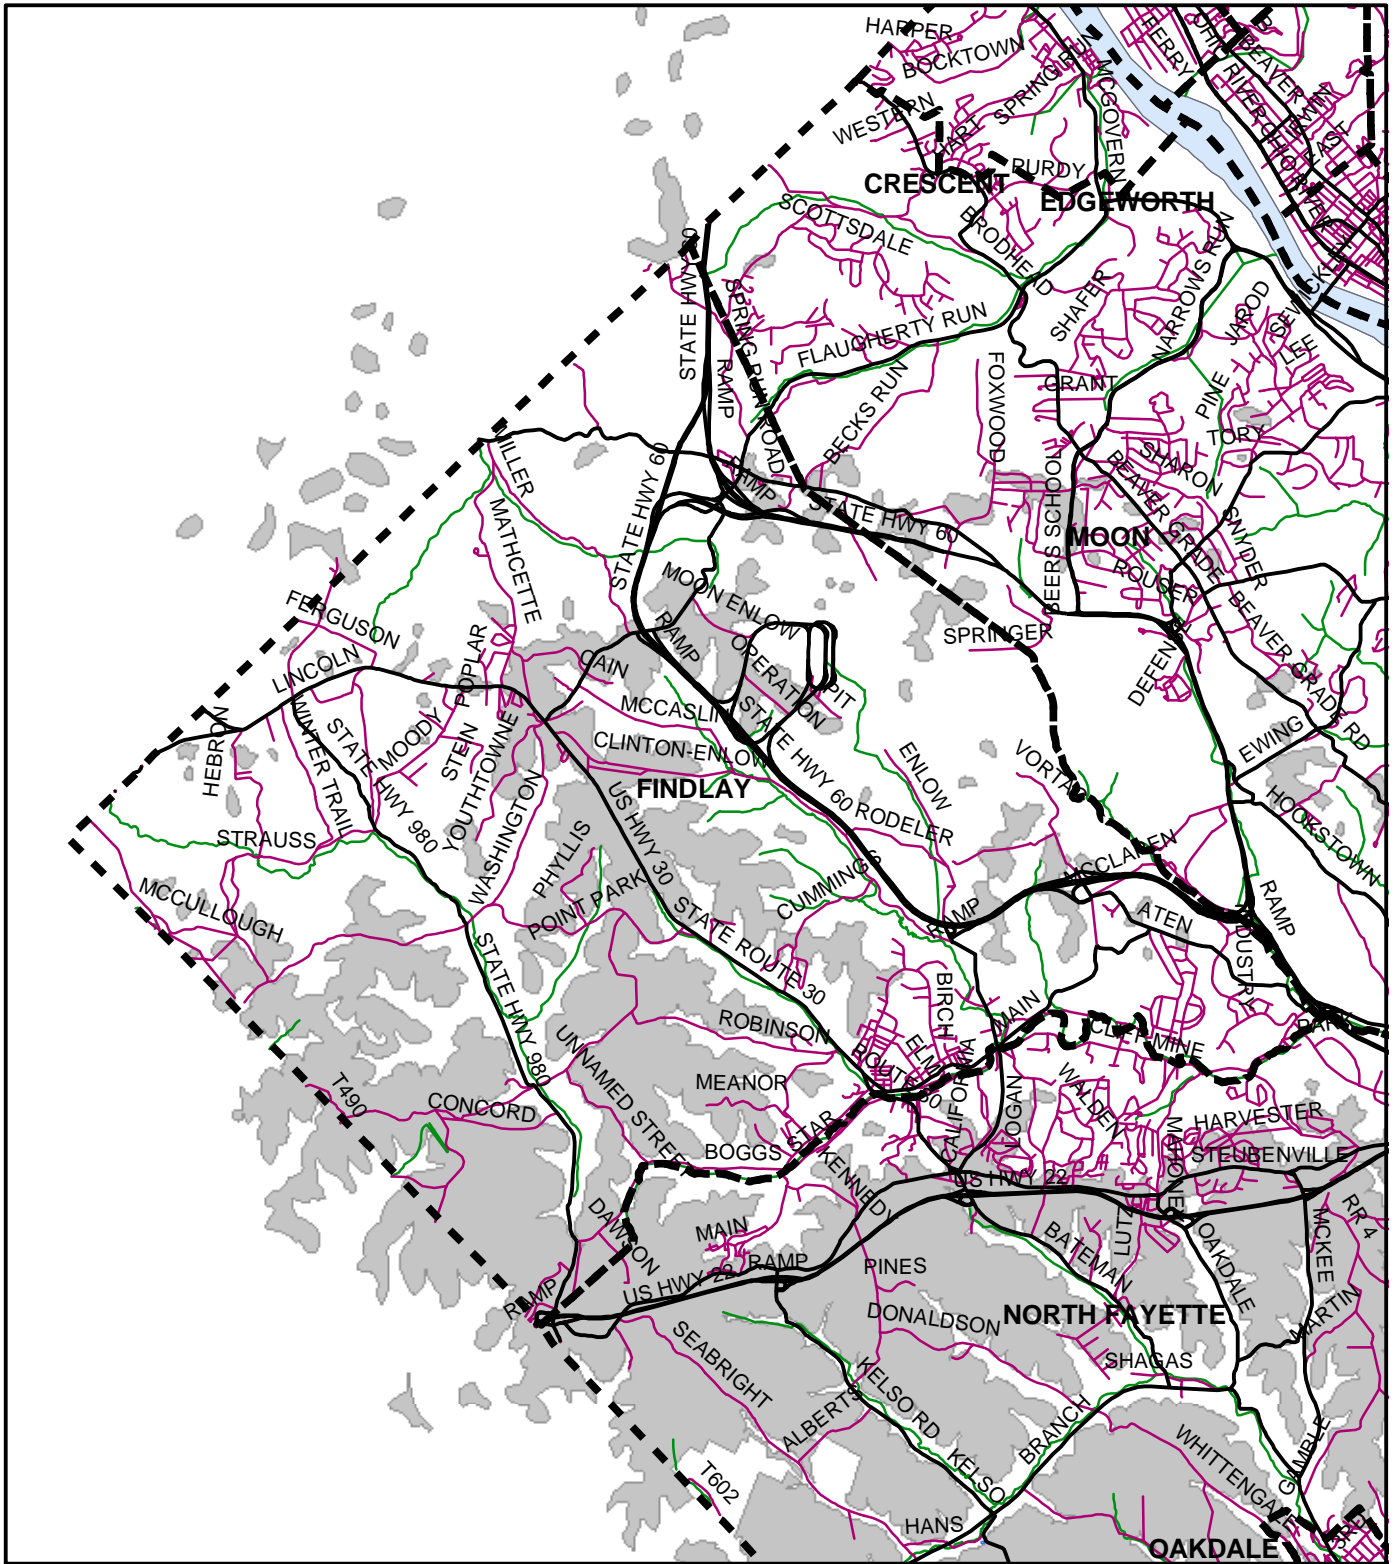

# Findlay Twp, Allegheny County

## Legend

-  Municipality Boundary
-  Undermined Area

This map was prepared using information considered to be the best historical data available.

The Department cannot verify the accuracy or completeness of this information.