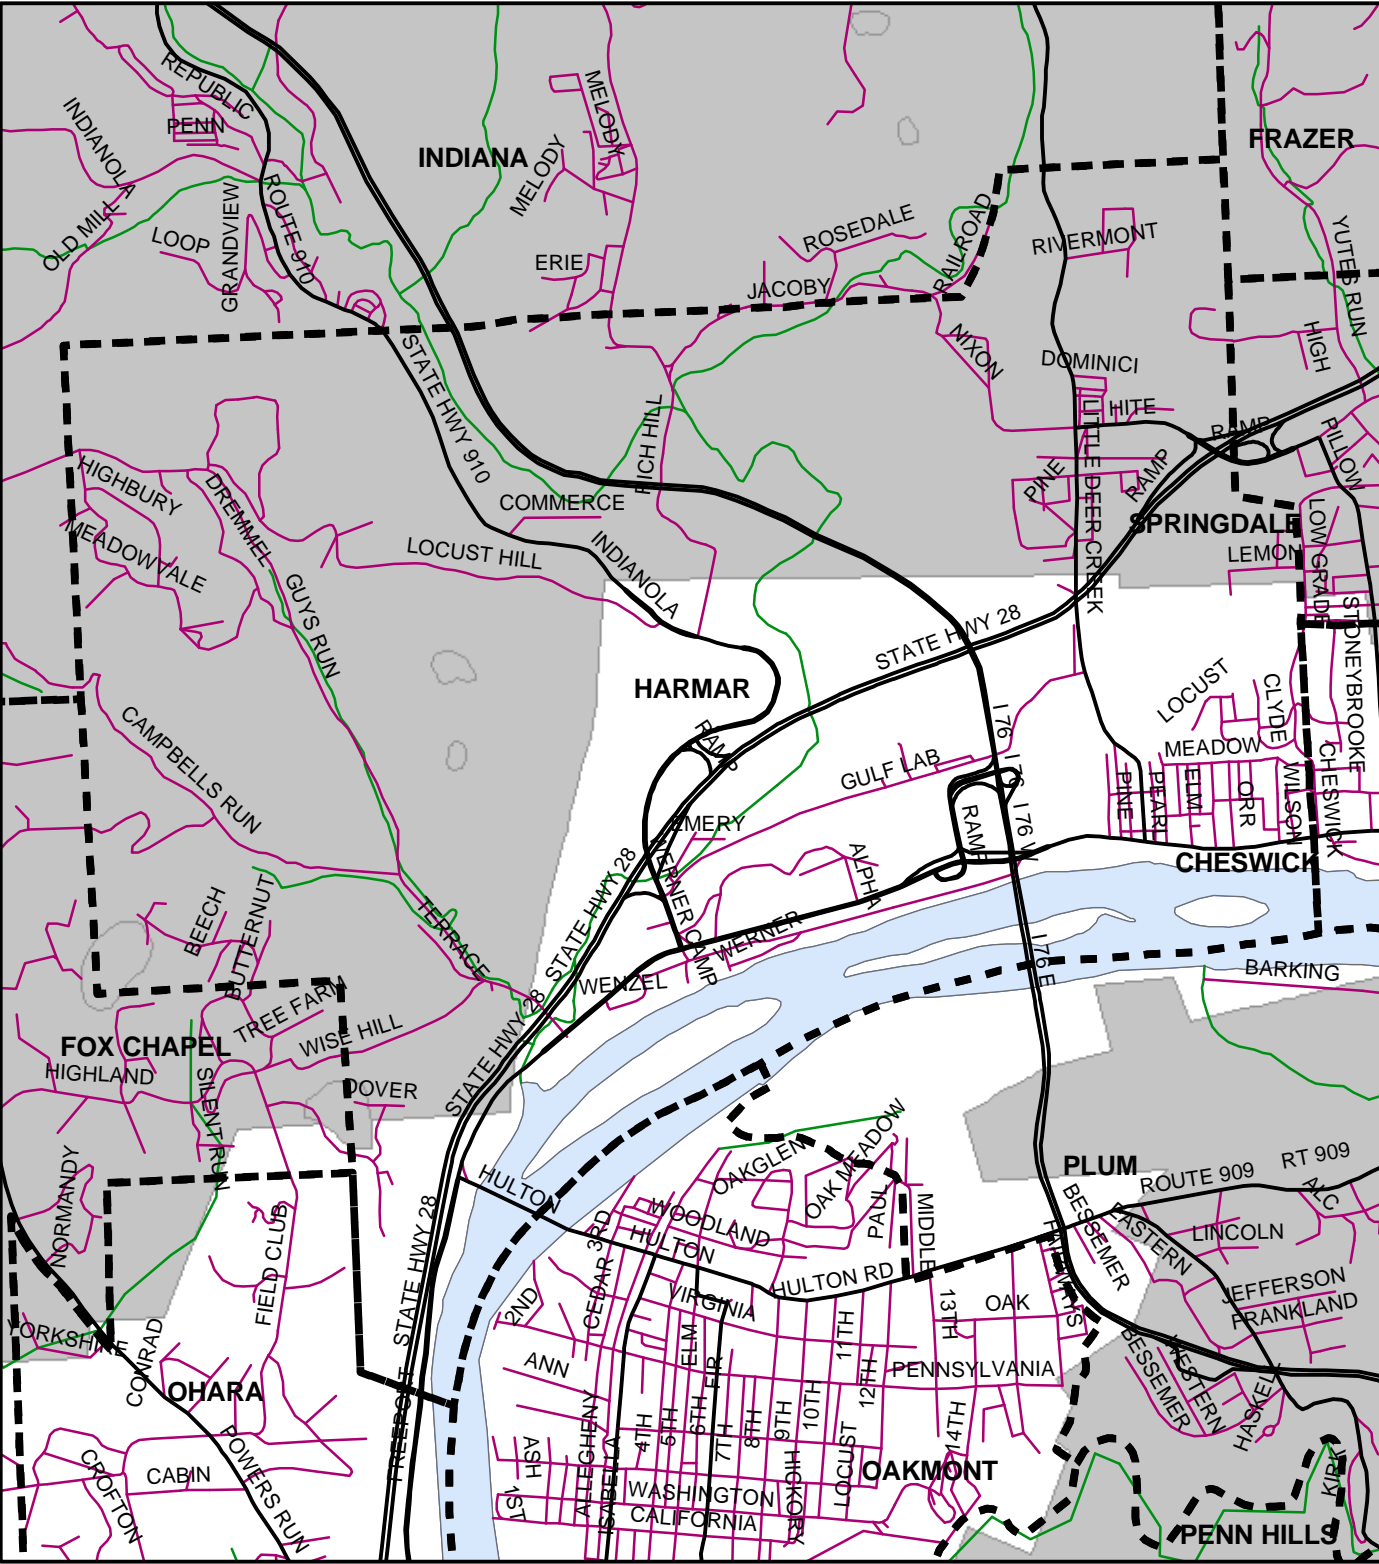

Harmar Twp, Allegheny County

Legend

- Municipality Boundary
- Undermined Area

This map was prepared using information considered to be the best historical data available.

The Department cannot verify the accuracy or completeness of this information.