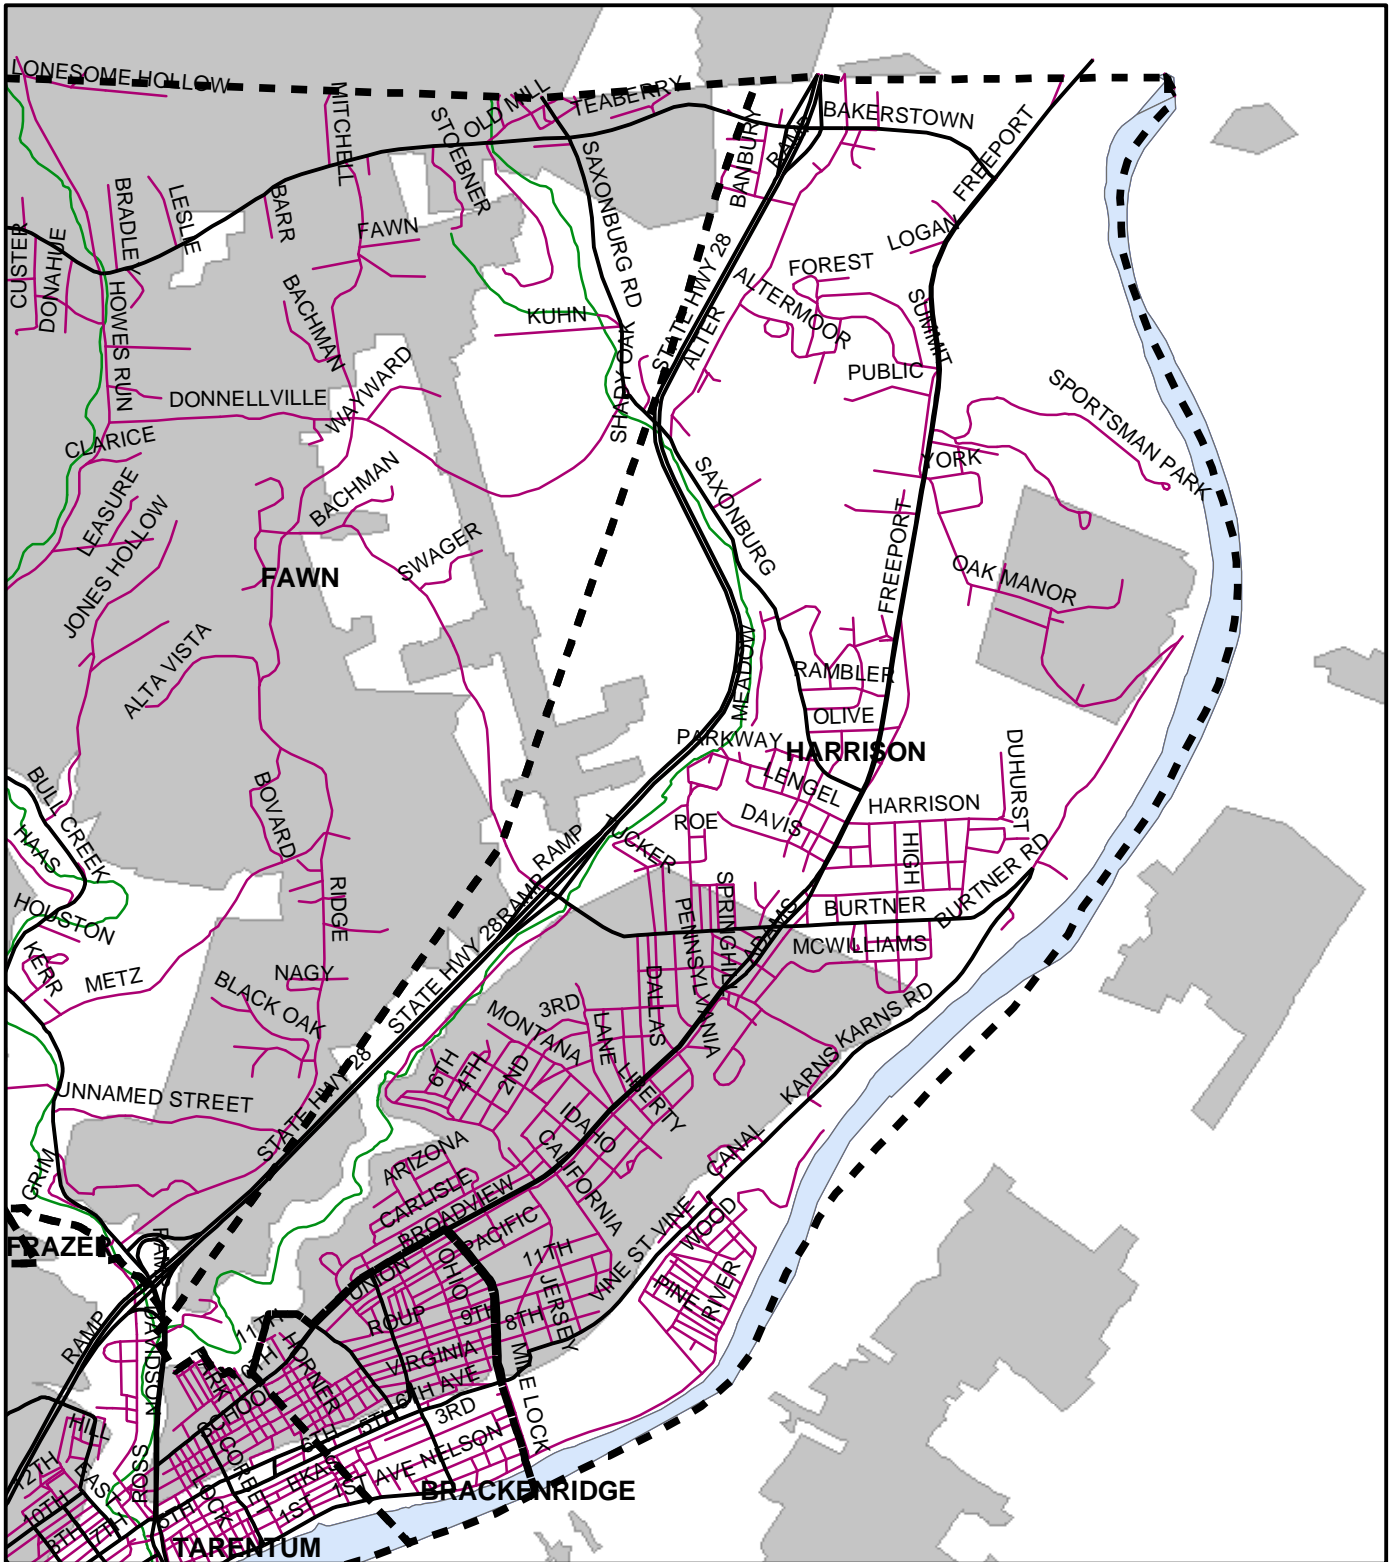

Harrison Twp, Allegheny County

Legend

-  Municipality Boundary
-  Undermined Area

This map was prepared using information considered to be the best historical data available.

The Department cannot verify the accuracy or completeness of this information.