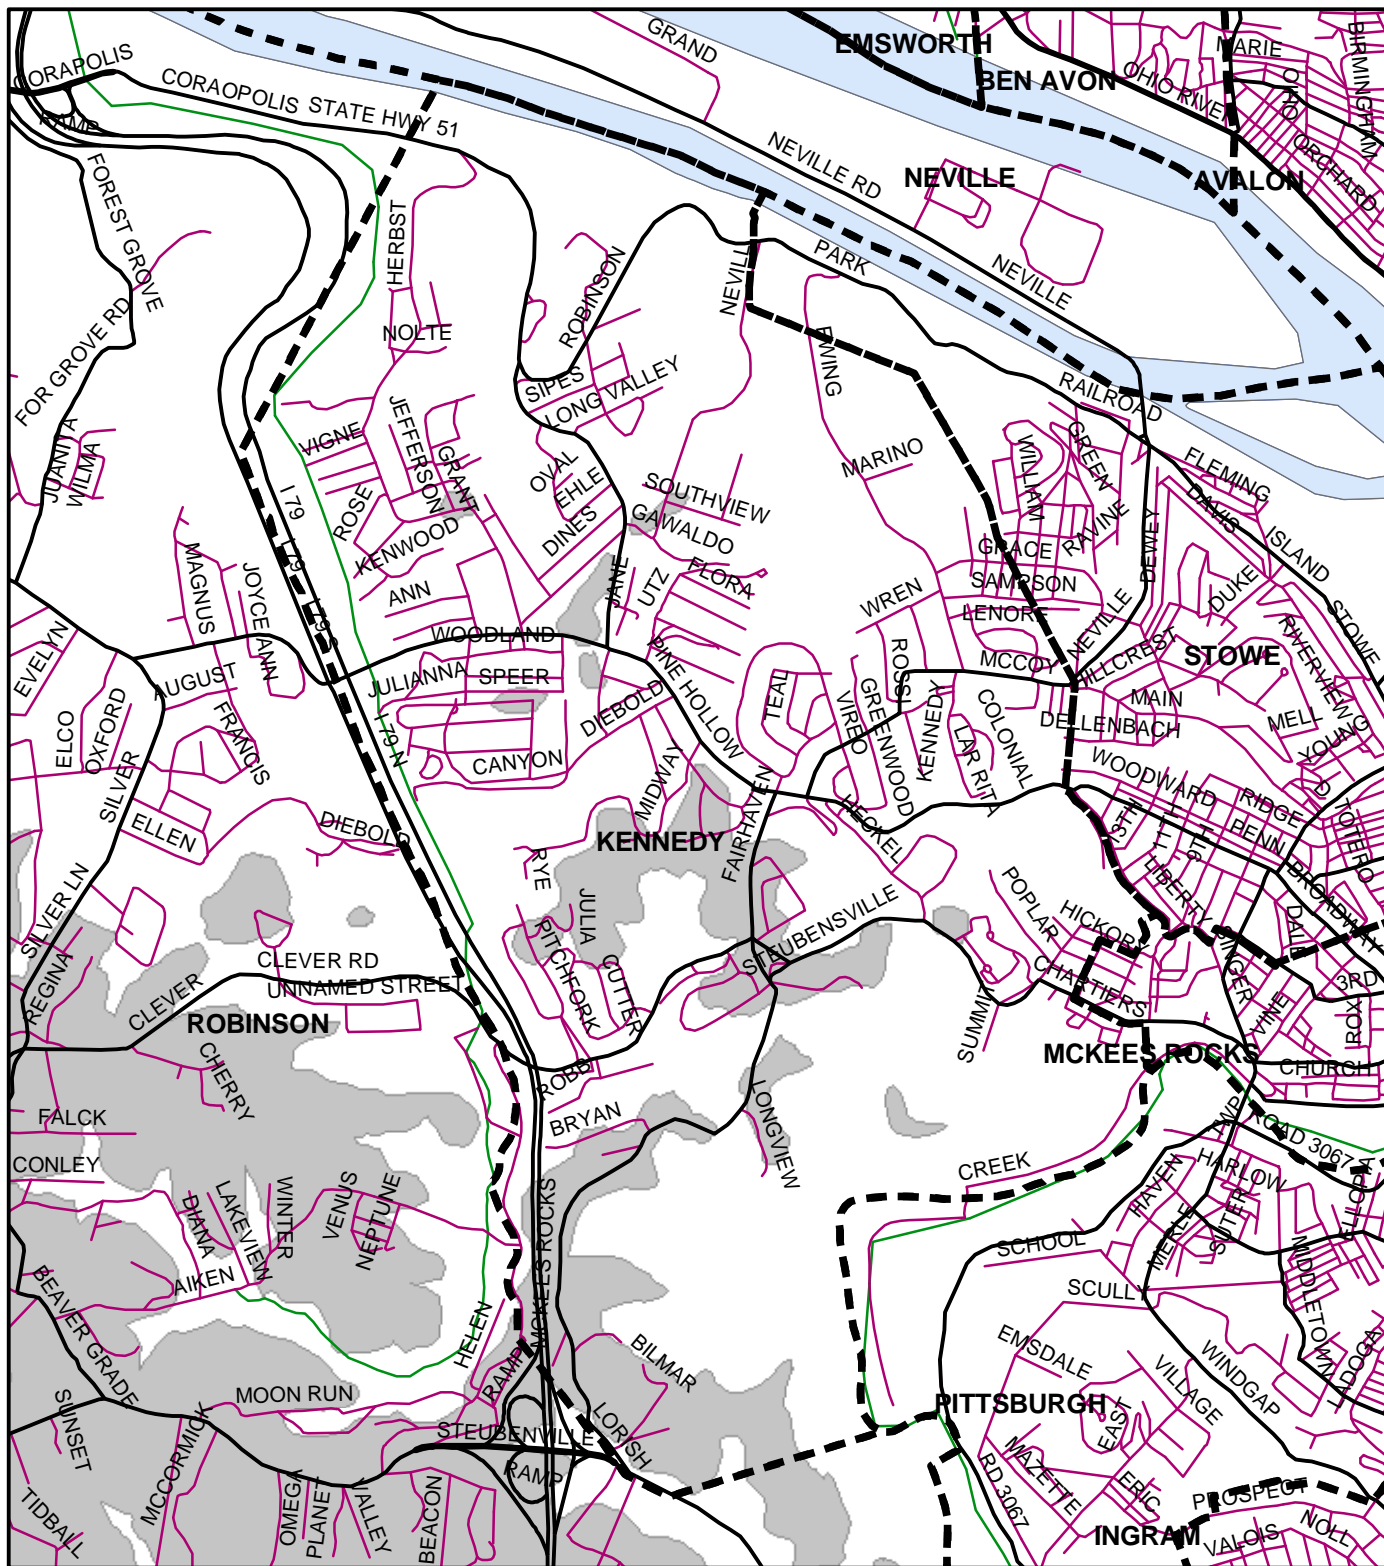

# Kennedy Twp, Allegheny County

## Legend

-  Municipality Boundary
-  Undermined Area

This map was prepared using information considered to be the best historical data available.

The Department cannot verify the accuracy or completeness of this information.