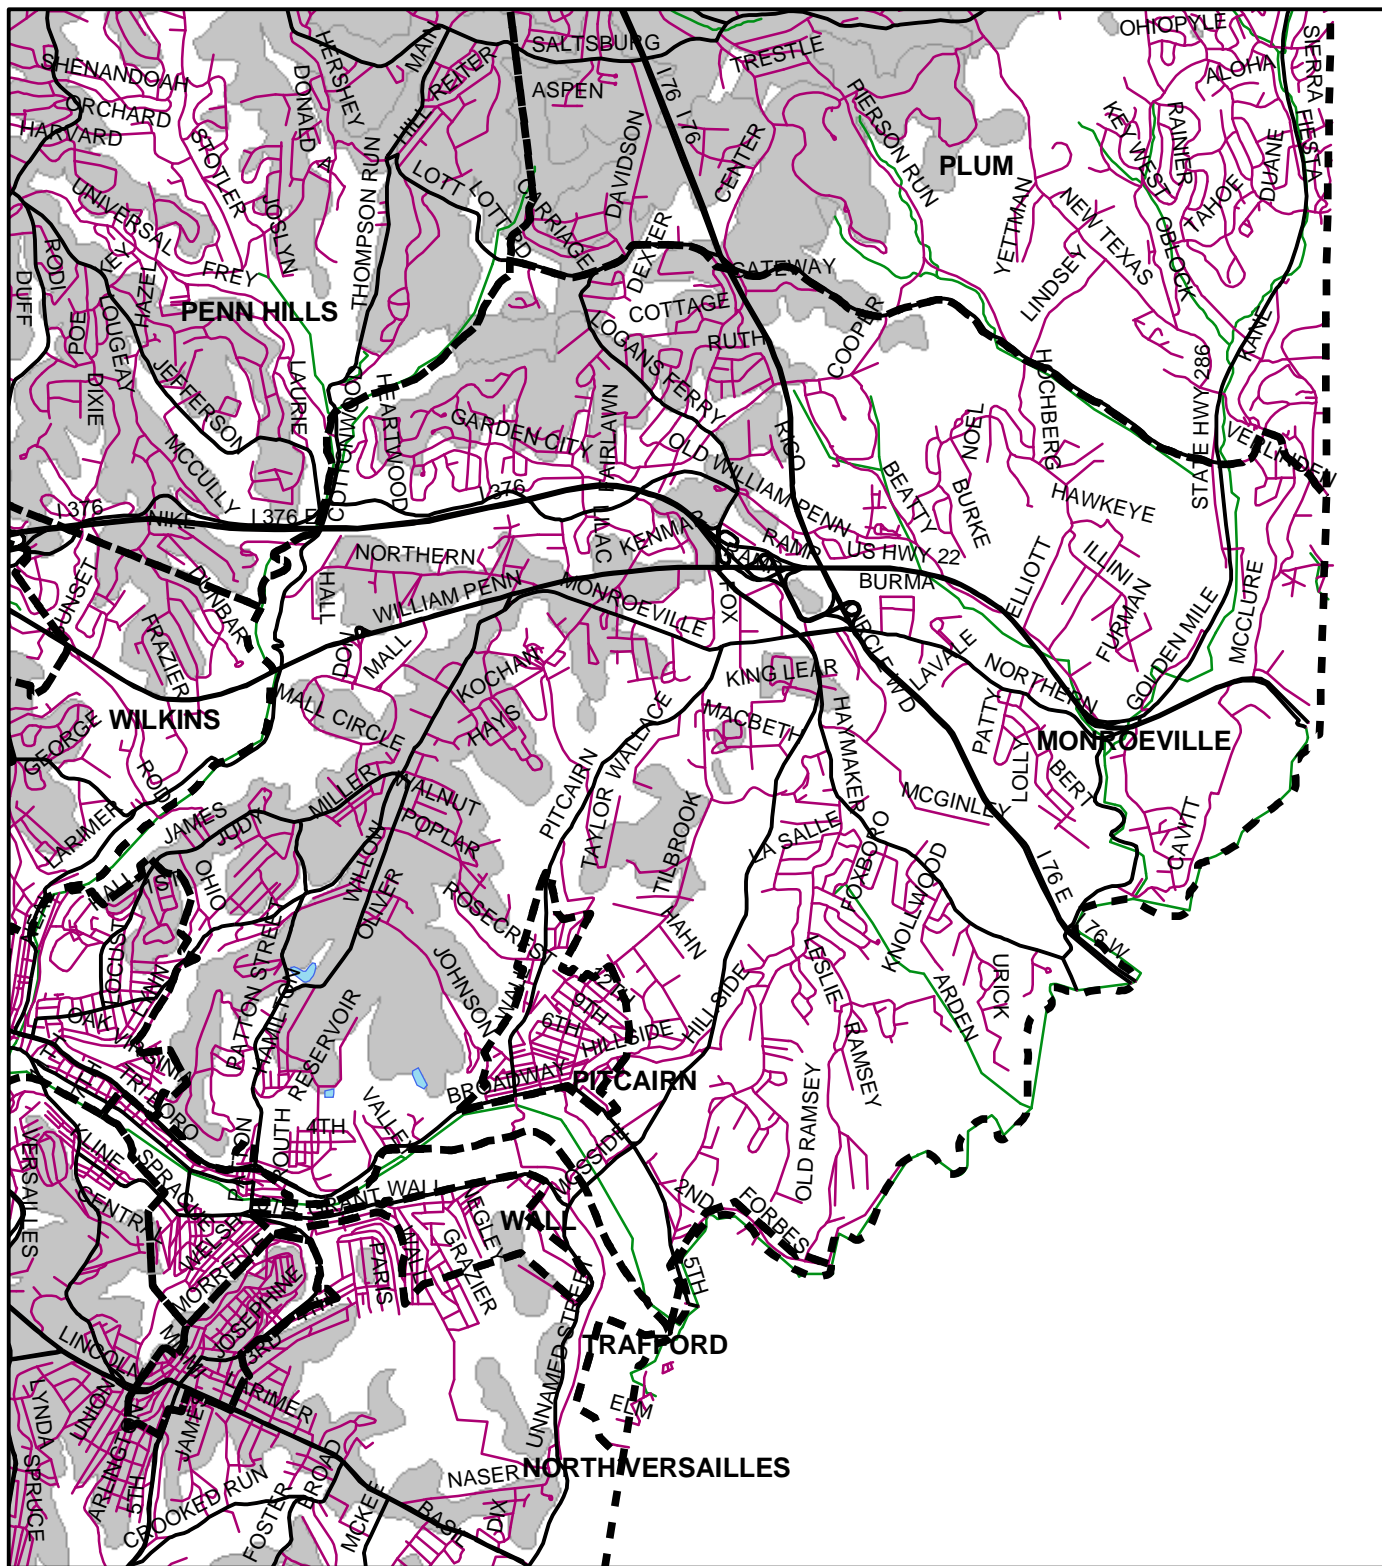

# Monroeville Boro, Allegheny County

## Legend

-  Municipality Boundary
-  Undermined Area

This map was prepared using information considered to be the best historical data available.

The Department cannot verify the accuracy or completeness of this information.