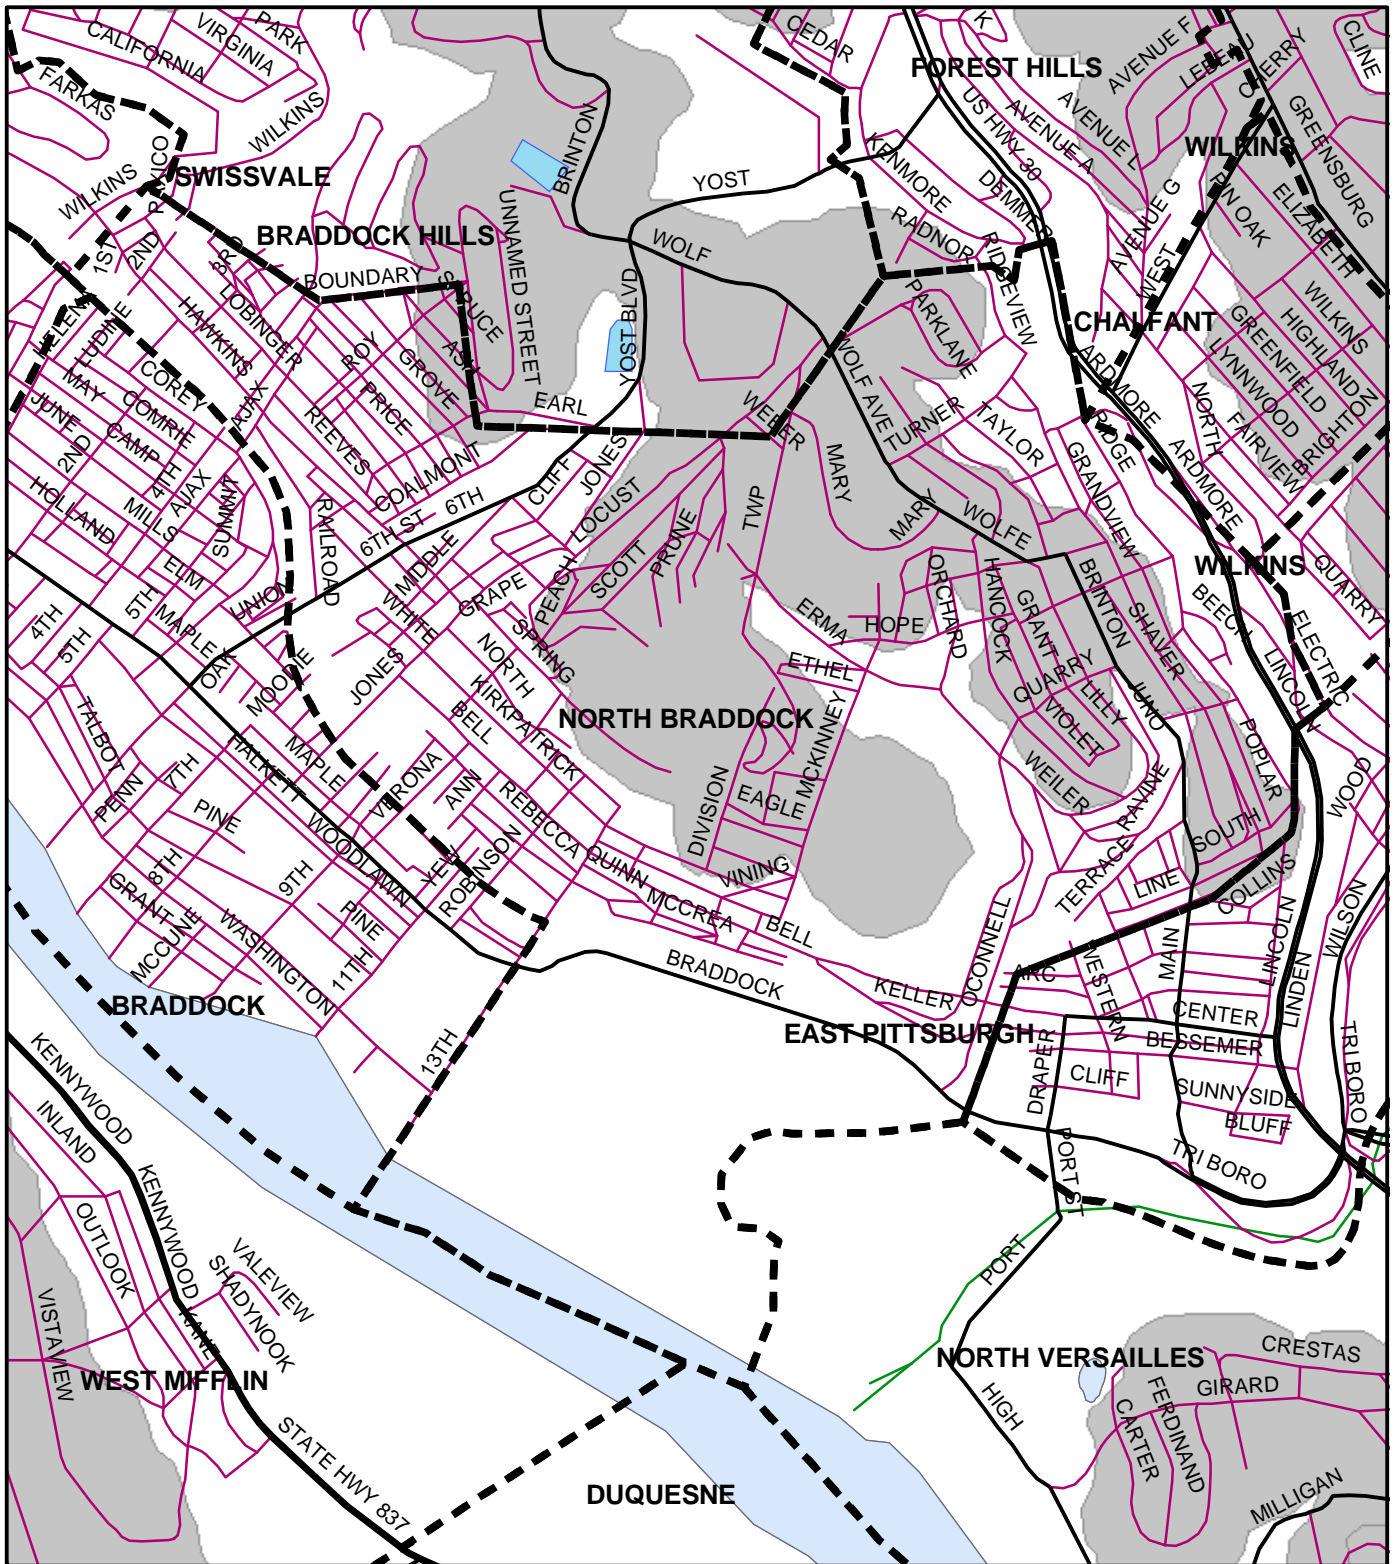

# North Braddock Boro, Allegheny County

**Legend**

- Municipality Boundary
- Undermined Area

This map was prepared using information considered to be the best historical data available.

The Department cannot verify the accuracy or completeness of this information.