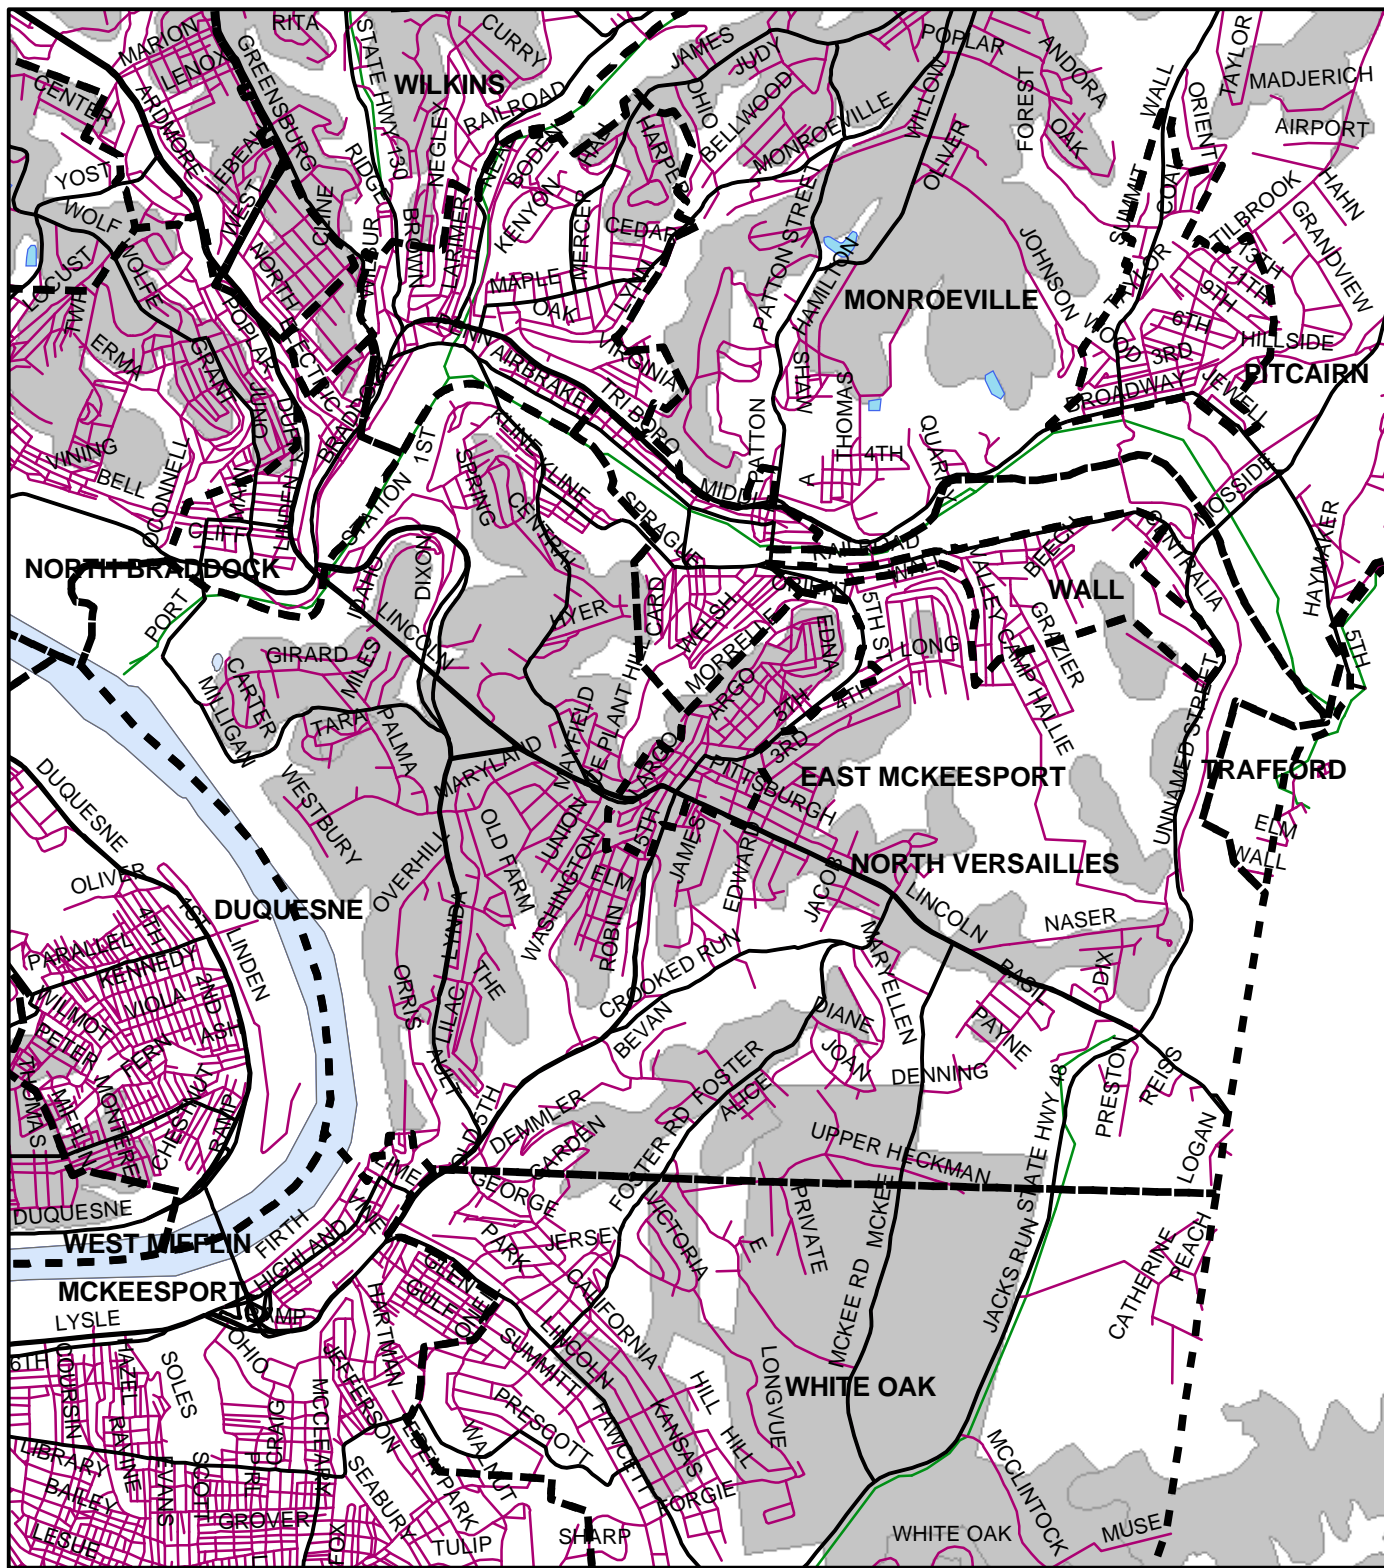

North Versailles Twp, Allegheny County

Legend

-  Municipality Boundary
-  Undermined Area

This map was prepared using information considered to be the best historical data available.

The Department cannot verify the accuracy or completeness of this information.