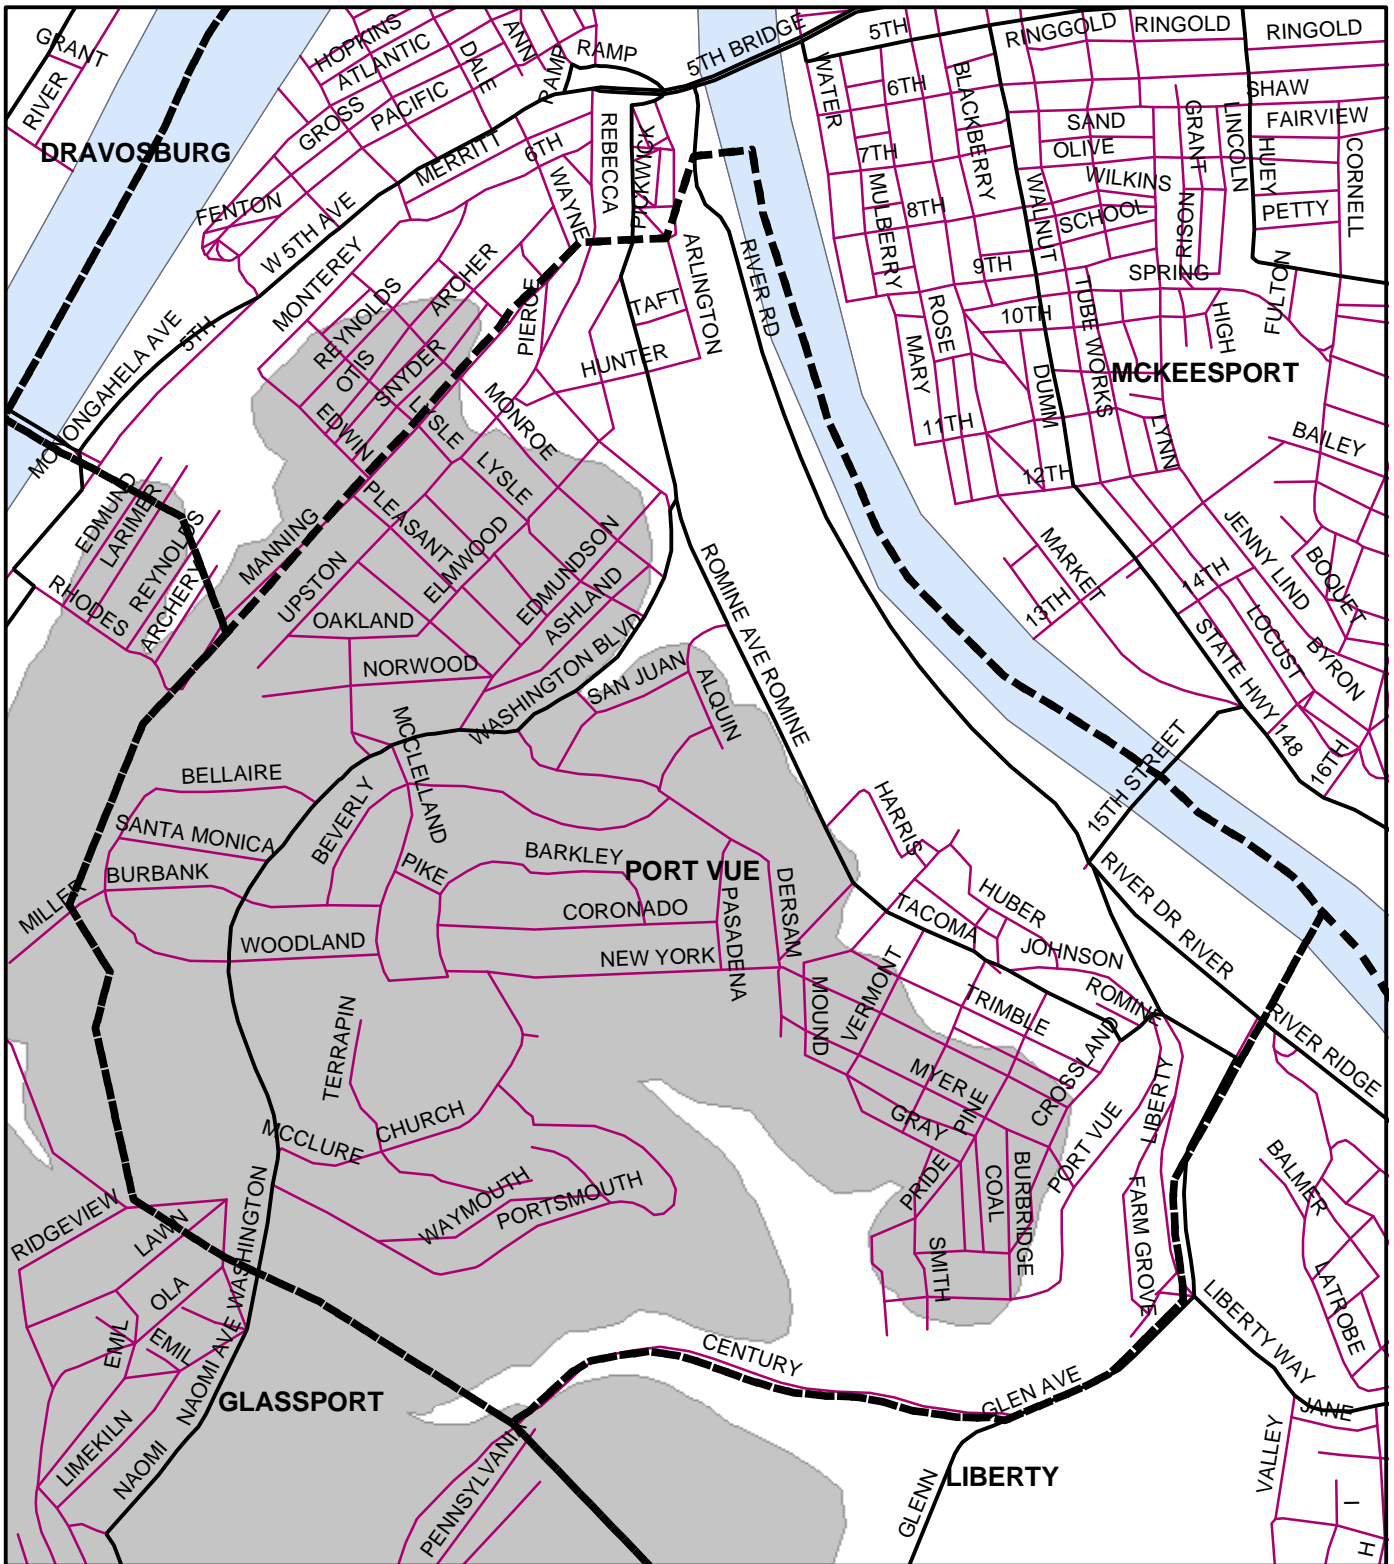

Port Vue Boro, Allegheny County

Legend

-  Municipality Boundary
-  Undermined Area

This map was prepared using information considered to be the best historical data available.

The Department cannot verify the accuracy or completeness of this information.