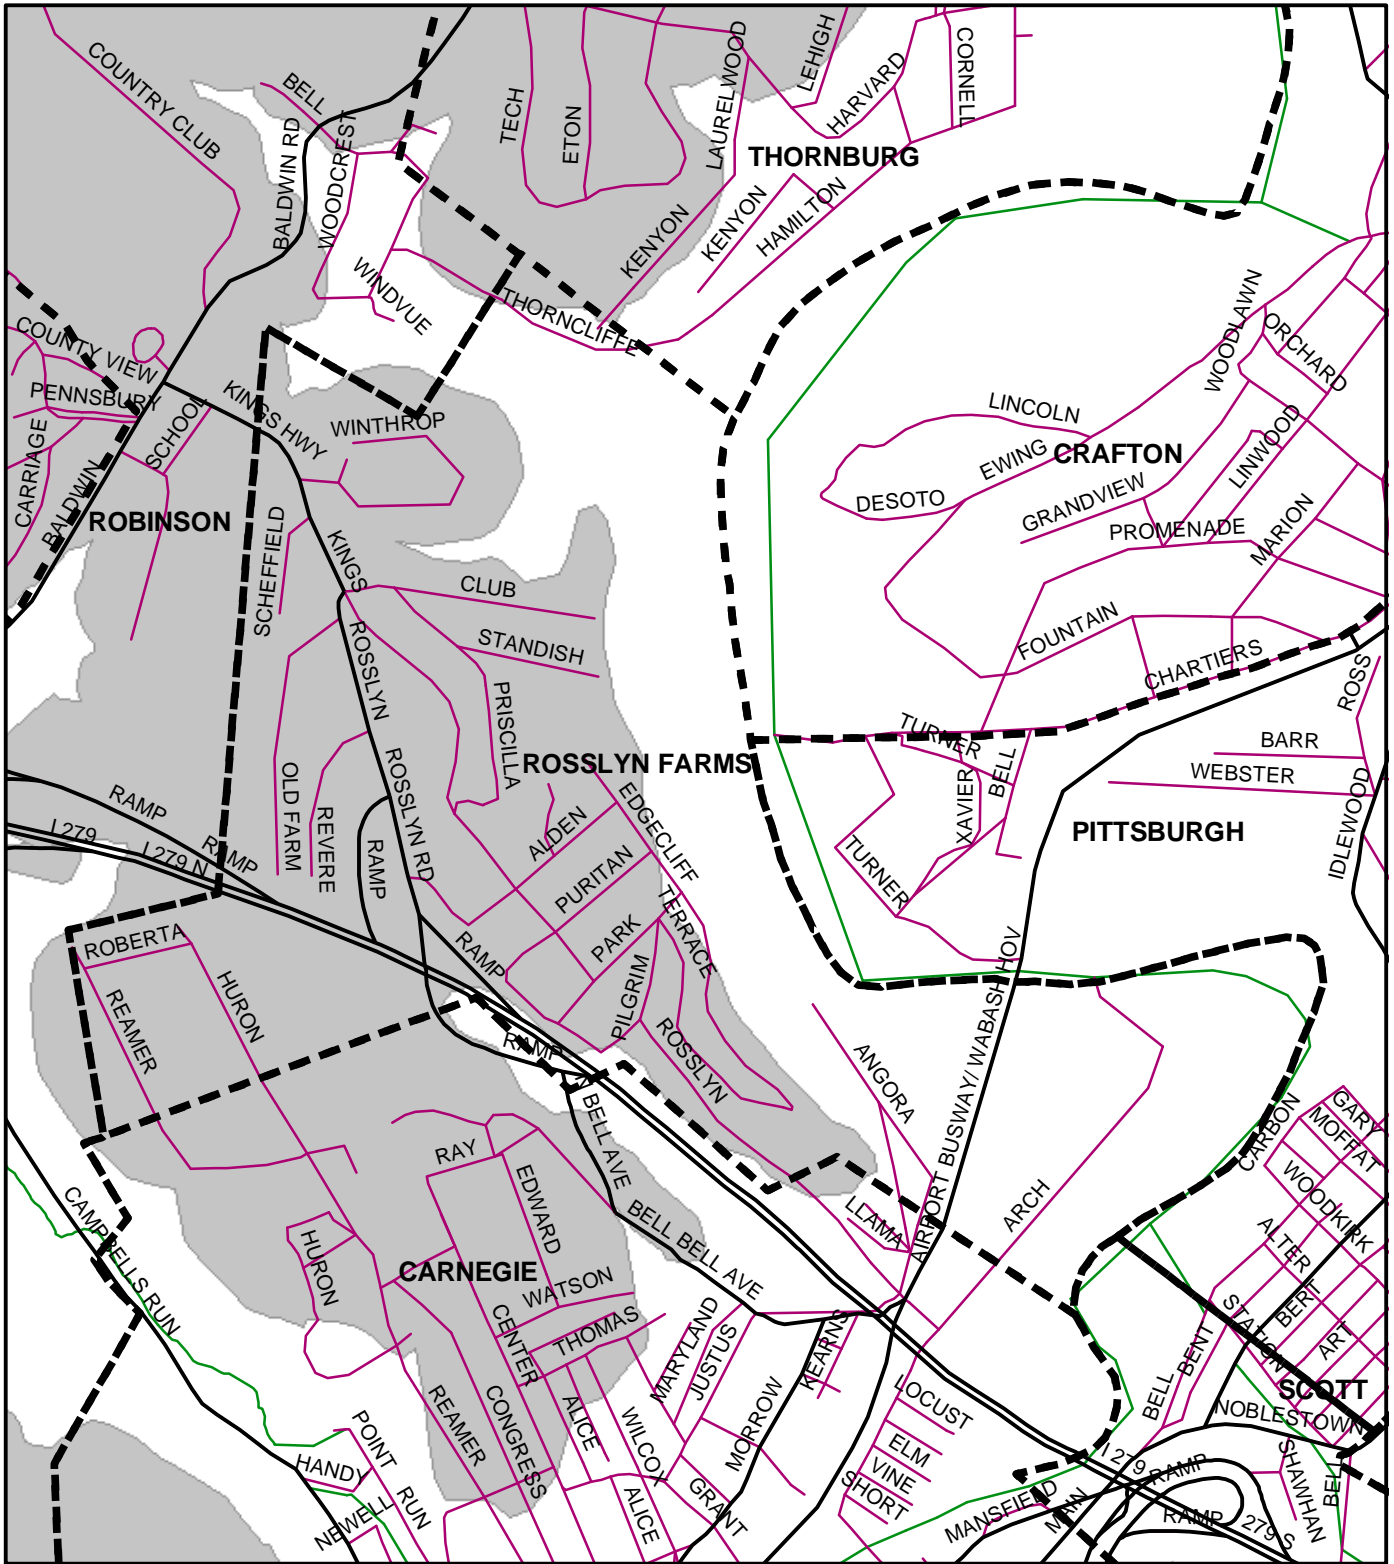

Rosslyn Farms Boro, Allegheny County

Legend

-  Municipality Boundary
-  Undermined Area

This map was prepared using information considered to be the best historical data available.

The Department cannot verify the accuracy or completeness of this information.