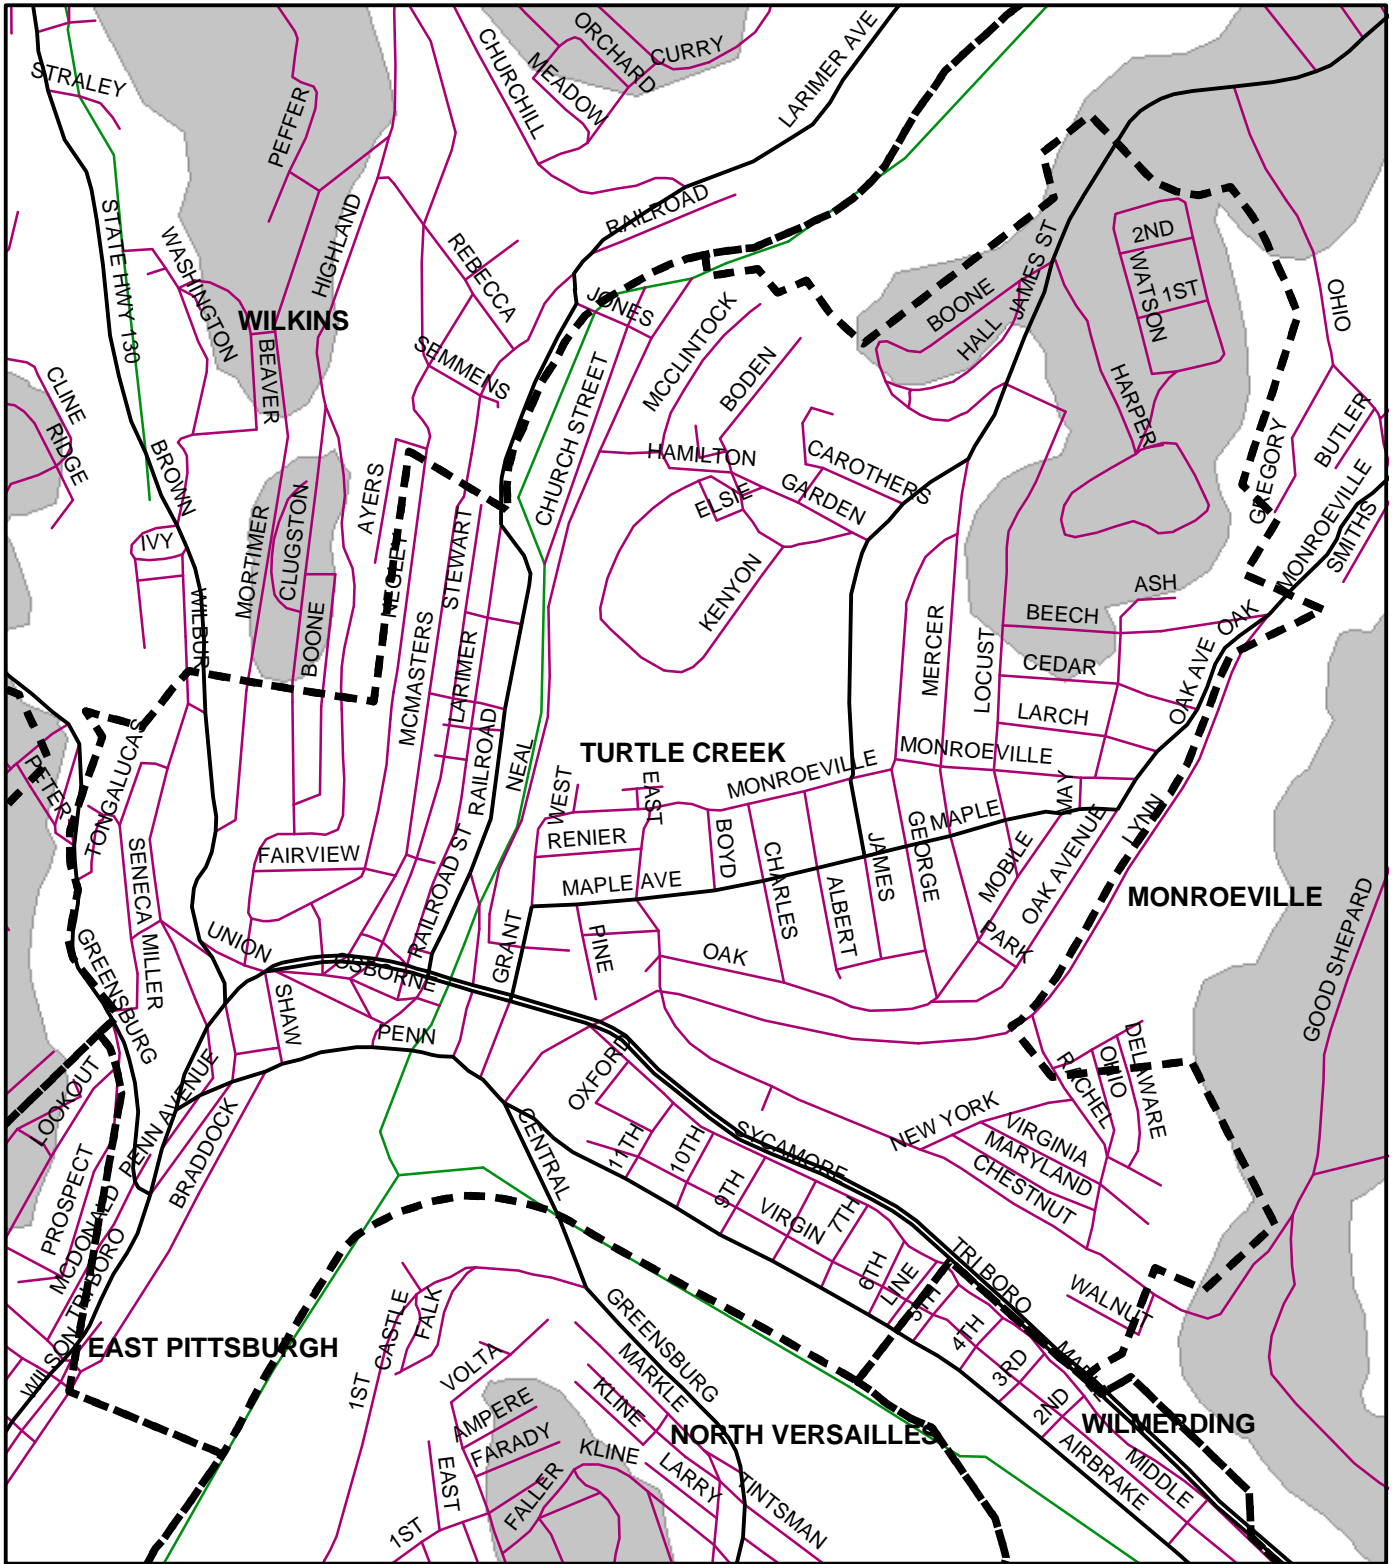

Turtle Creek Boro, Allegheny County

Legend

-  Municipality Boundary
-  Undermined Area

This map was prepared using information considered to be the best historical data available.

The Department cannot verify the accuracy or completeness of this information.