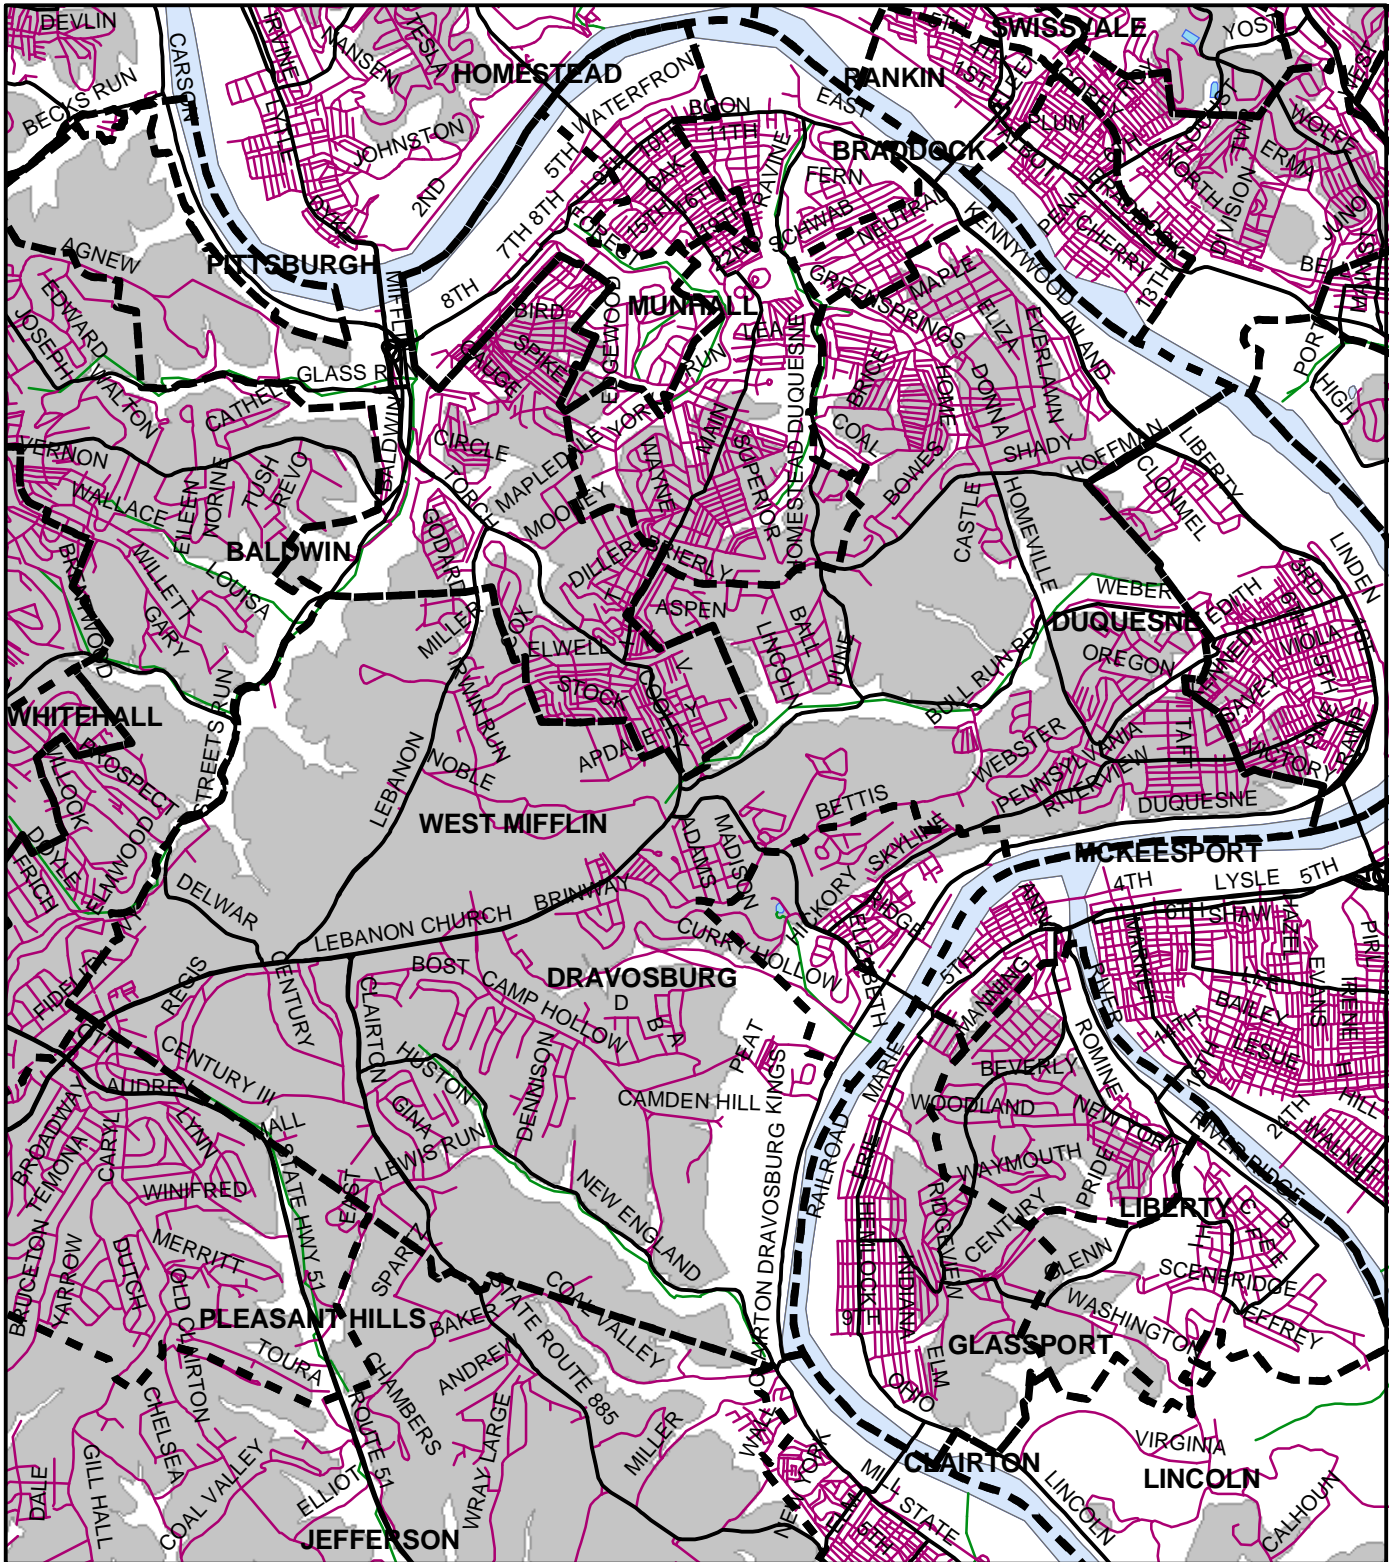

West Mifflin Boro, Allegheny County

Legend

-  Municipality Boundary
-  Undermined Area

This map was prepared using information considered to be the best historical data available.

The Department cannot verify the accuracy or completeness of this information.