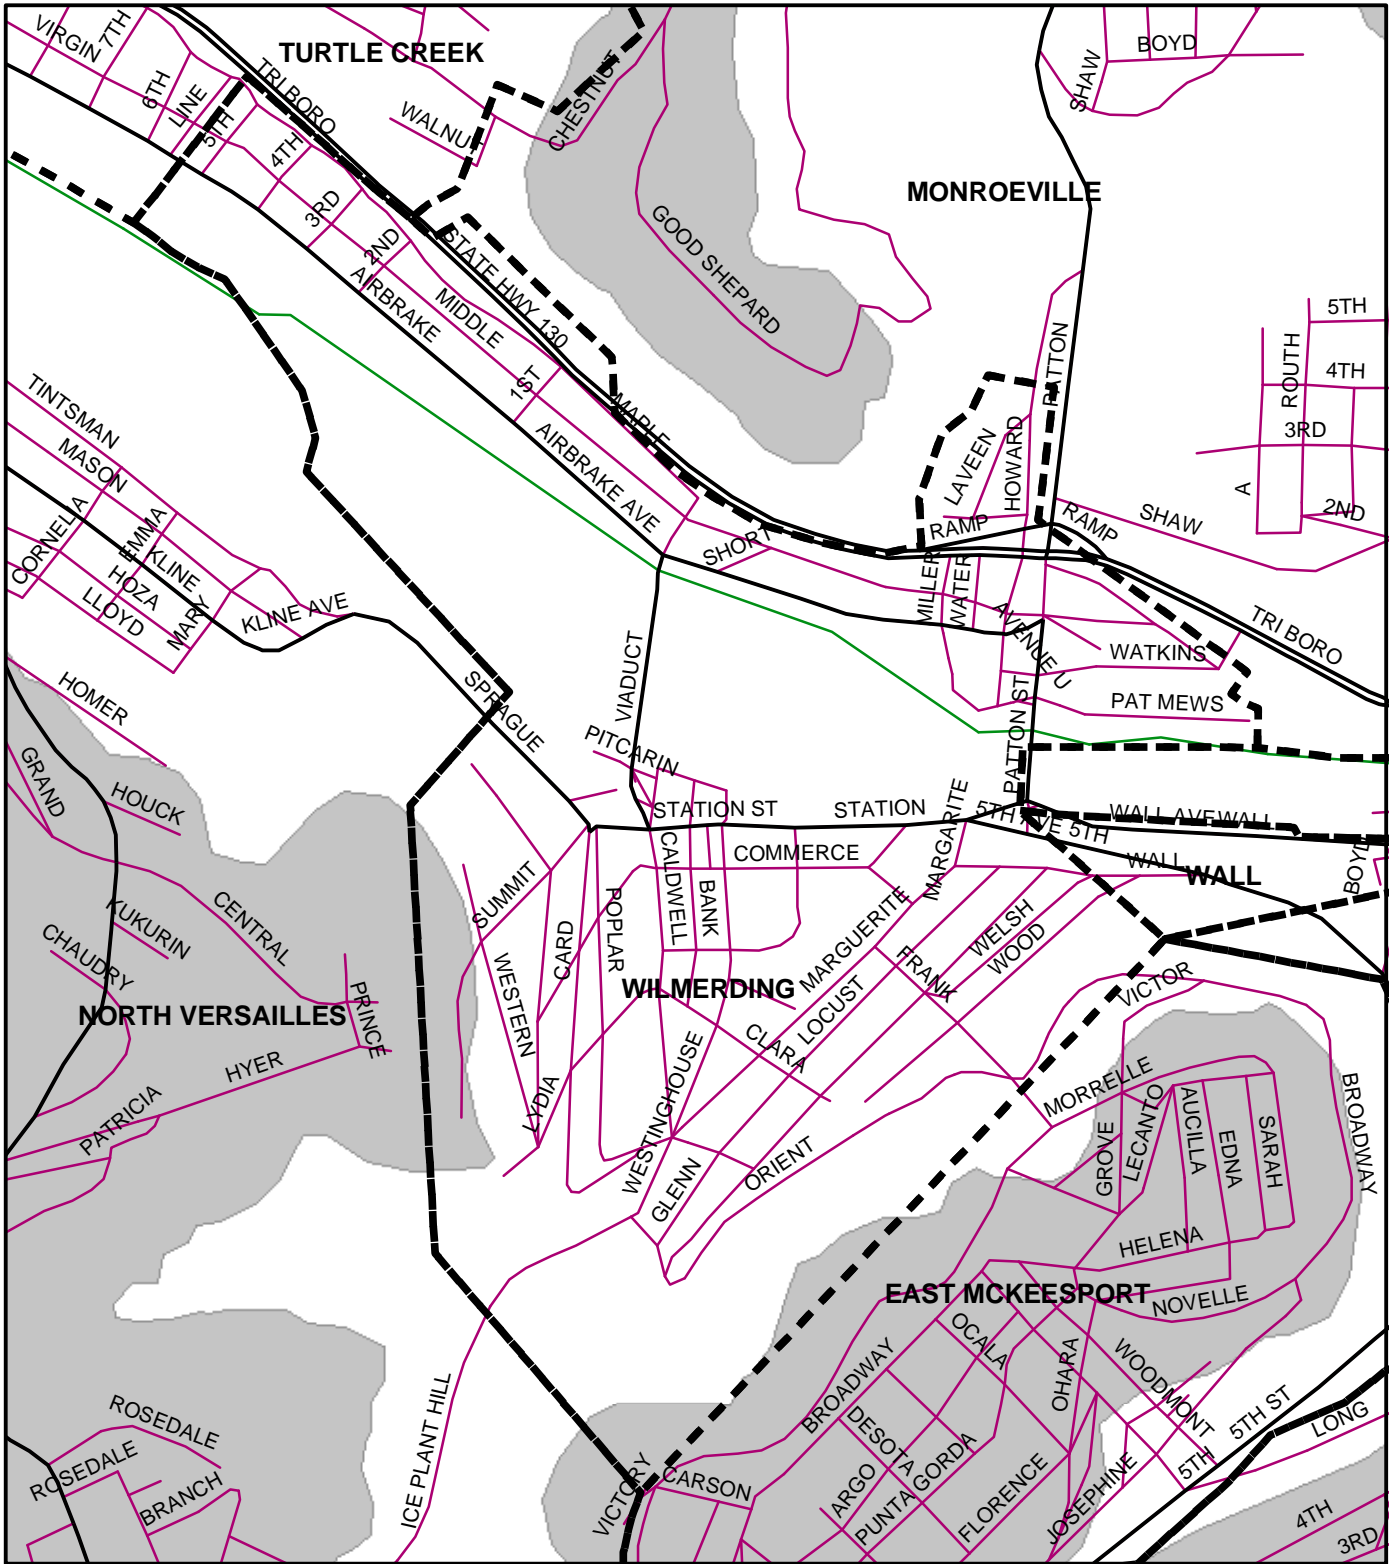

# Wilmerding Boro, Allegheny County

## Legend

-  Municipality Boundary
-  Undermined Area

This map was prepared using information considered to be the best historical data available.

The Department cannot verify the accuracy or completeness of this information.