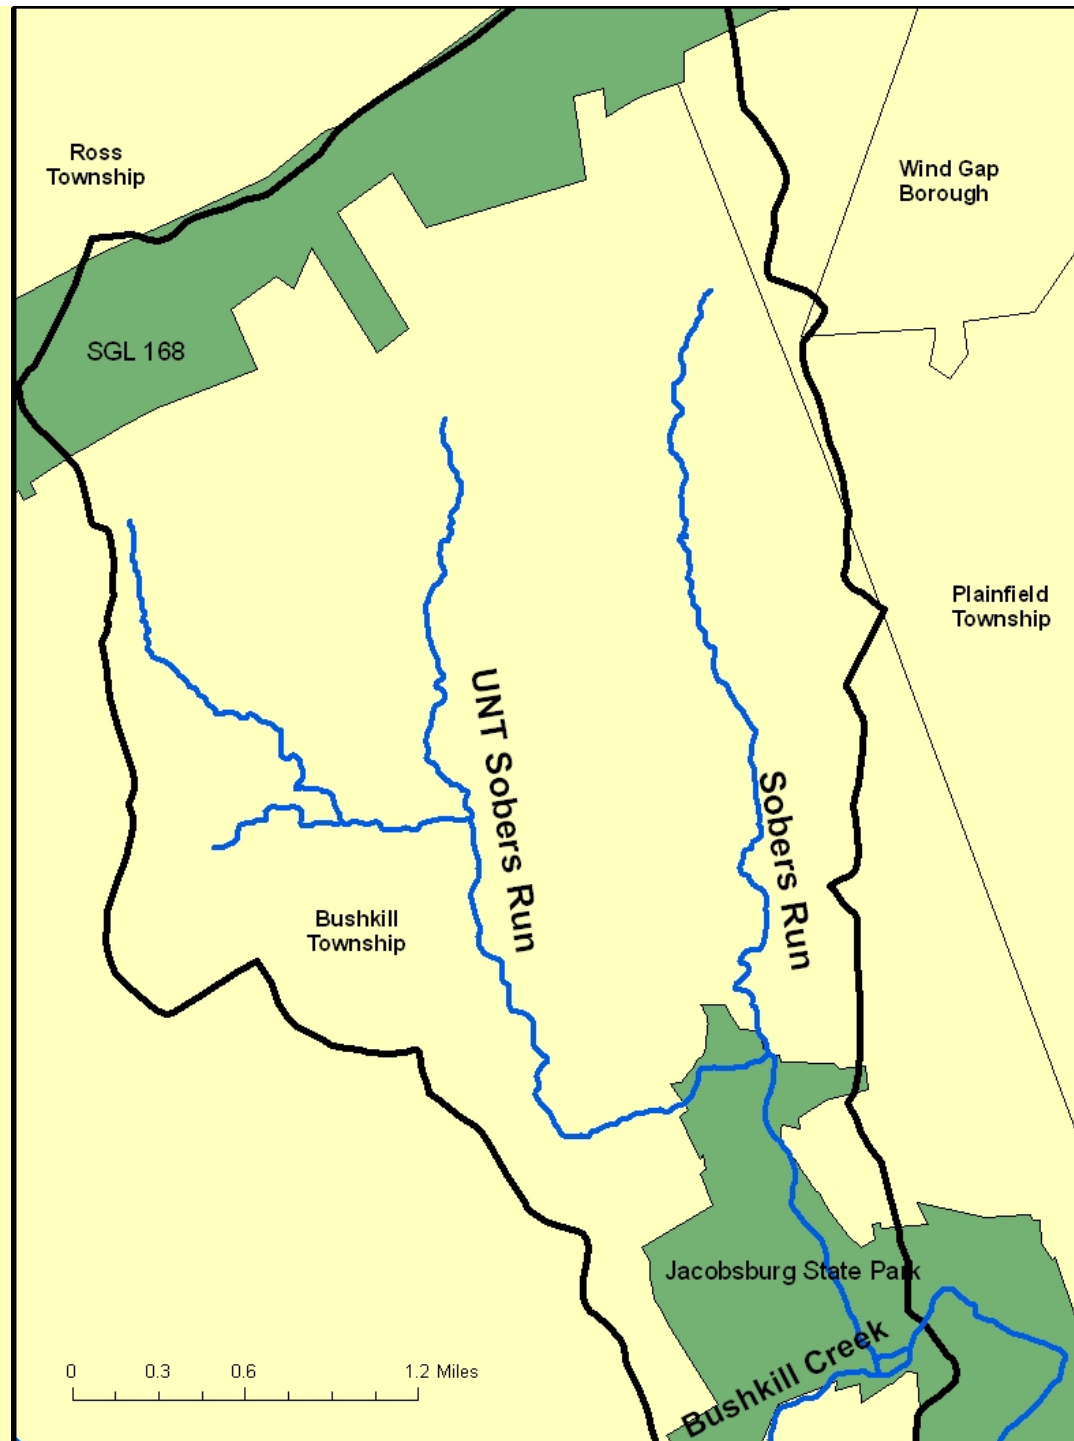

FIGURE 1.
PRESENT DESIGNATION FOR
SOBERS RUN BASIN

SOBERS RUN BASIN

Legend

-  Sobers Run Basin
-  Public Land
-  Minor Civil Division
-  Exceptional Value
-  High Quality - Cold Water Fish

FIGURE 2.

PROPOSED DESIGNATION FOR SOBERS RUN BASIN

SOBERS RUN BASIN

Legend

-  Sobers Run Basin
-  Public Land
-  Minor Civil Division
-  Exceptional Value
-  High Quality - Cold Water Fish