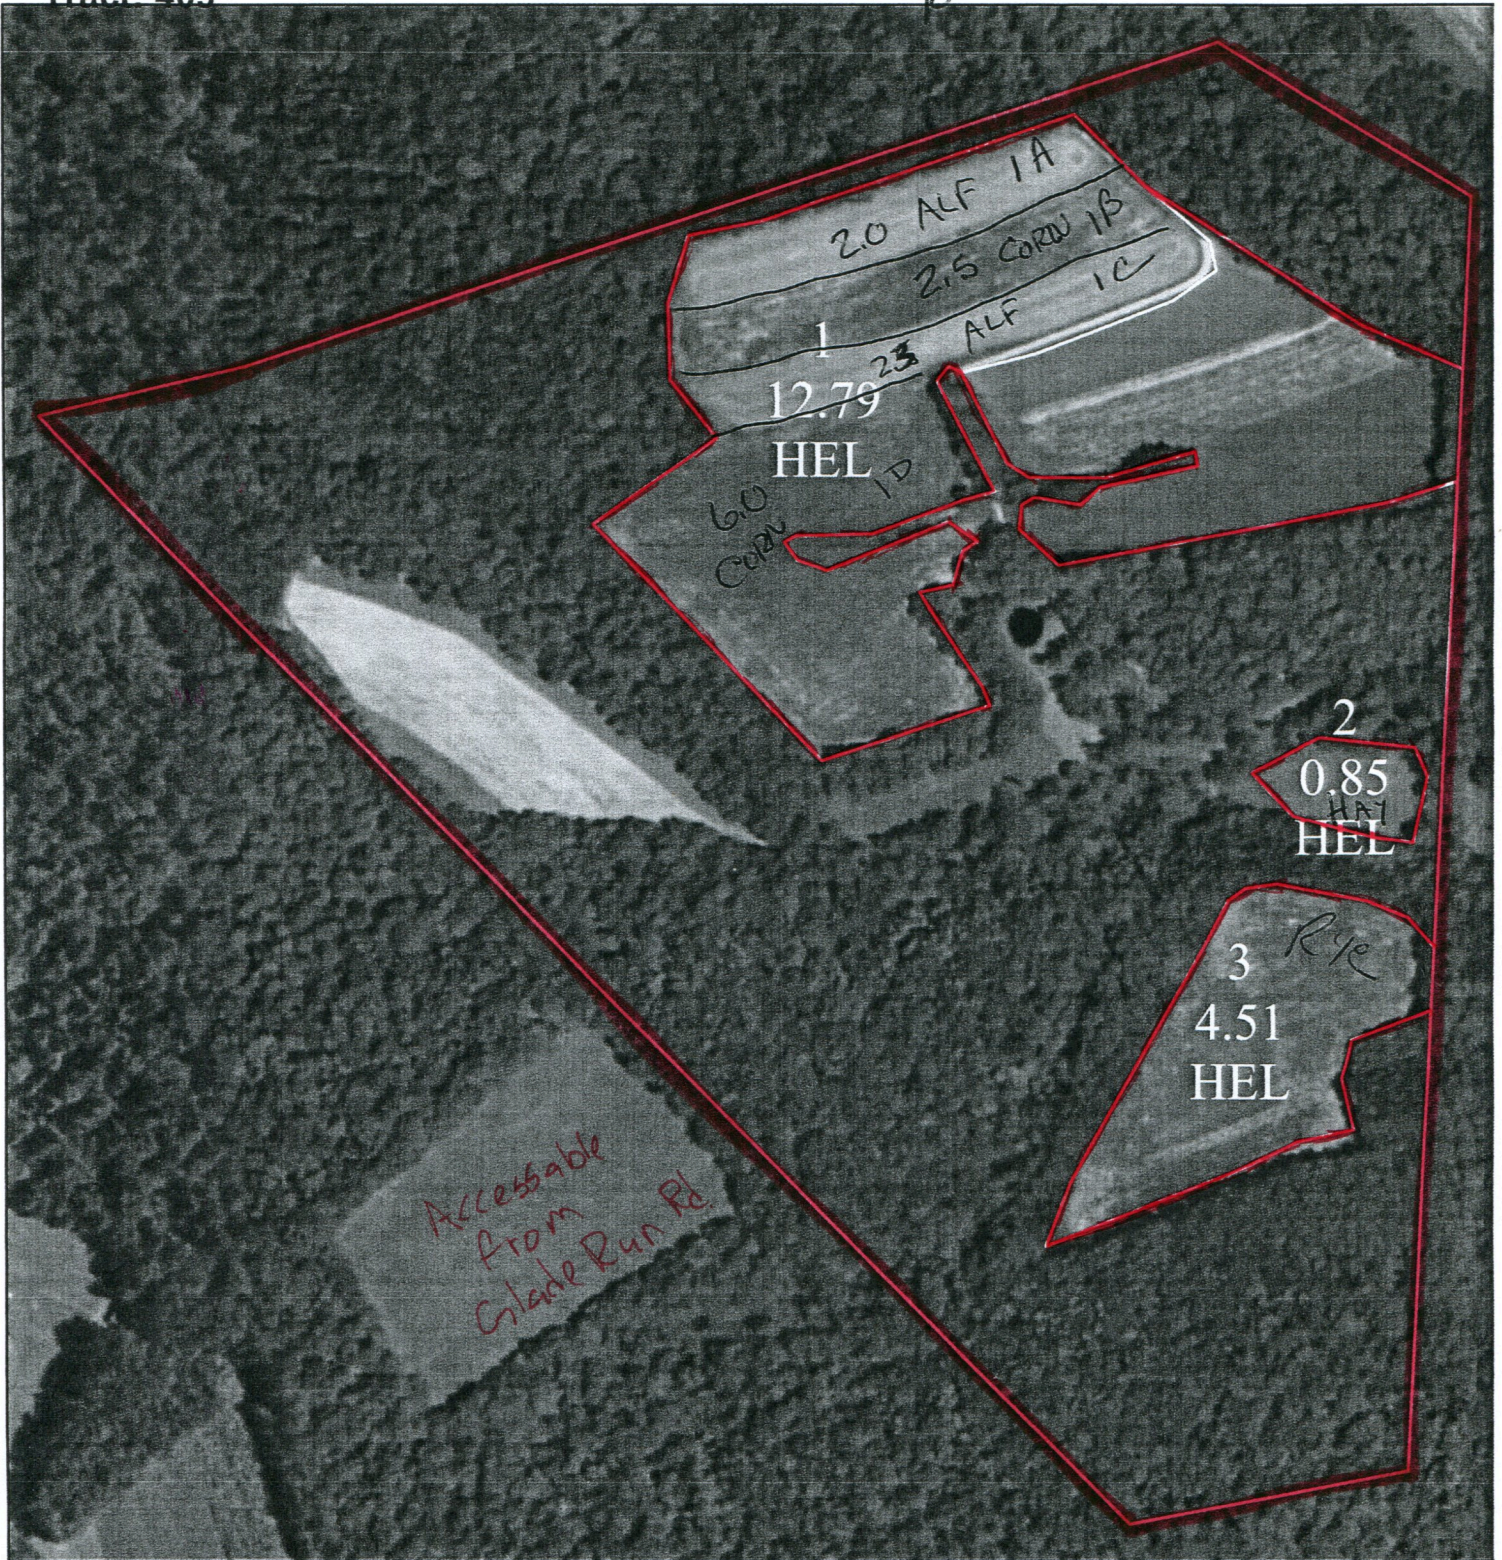

Farm: 2187
Tract: 409

CORN 5/6/12 silage Lycoming County, PA

United States Department of Agriculture
Farm Service Agency

Farm/Tract Boundary

Digital Photography Year: 2010

11-gal - planted - 10-25-2011

Wetland Determination Identifiers

- Restricted Use
- ▽ Limited Restrictions
- Exempt from Conservation Compliance Provisions

Wetland identifiers do not represent the size, shape or specific determination of the area. Refer to your original determination (CPA-026 and attached maps) for exact wetland boundaries and determinations, or contact NRCS.

Roads Layer Provided by Dynamap/2000 Tele Atlas