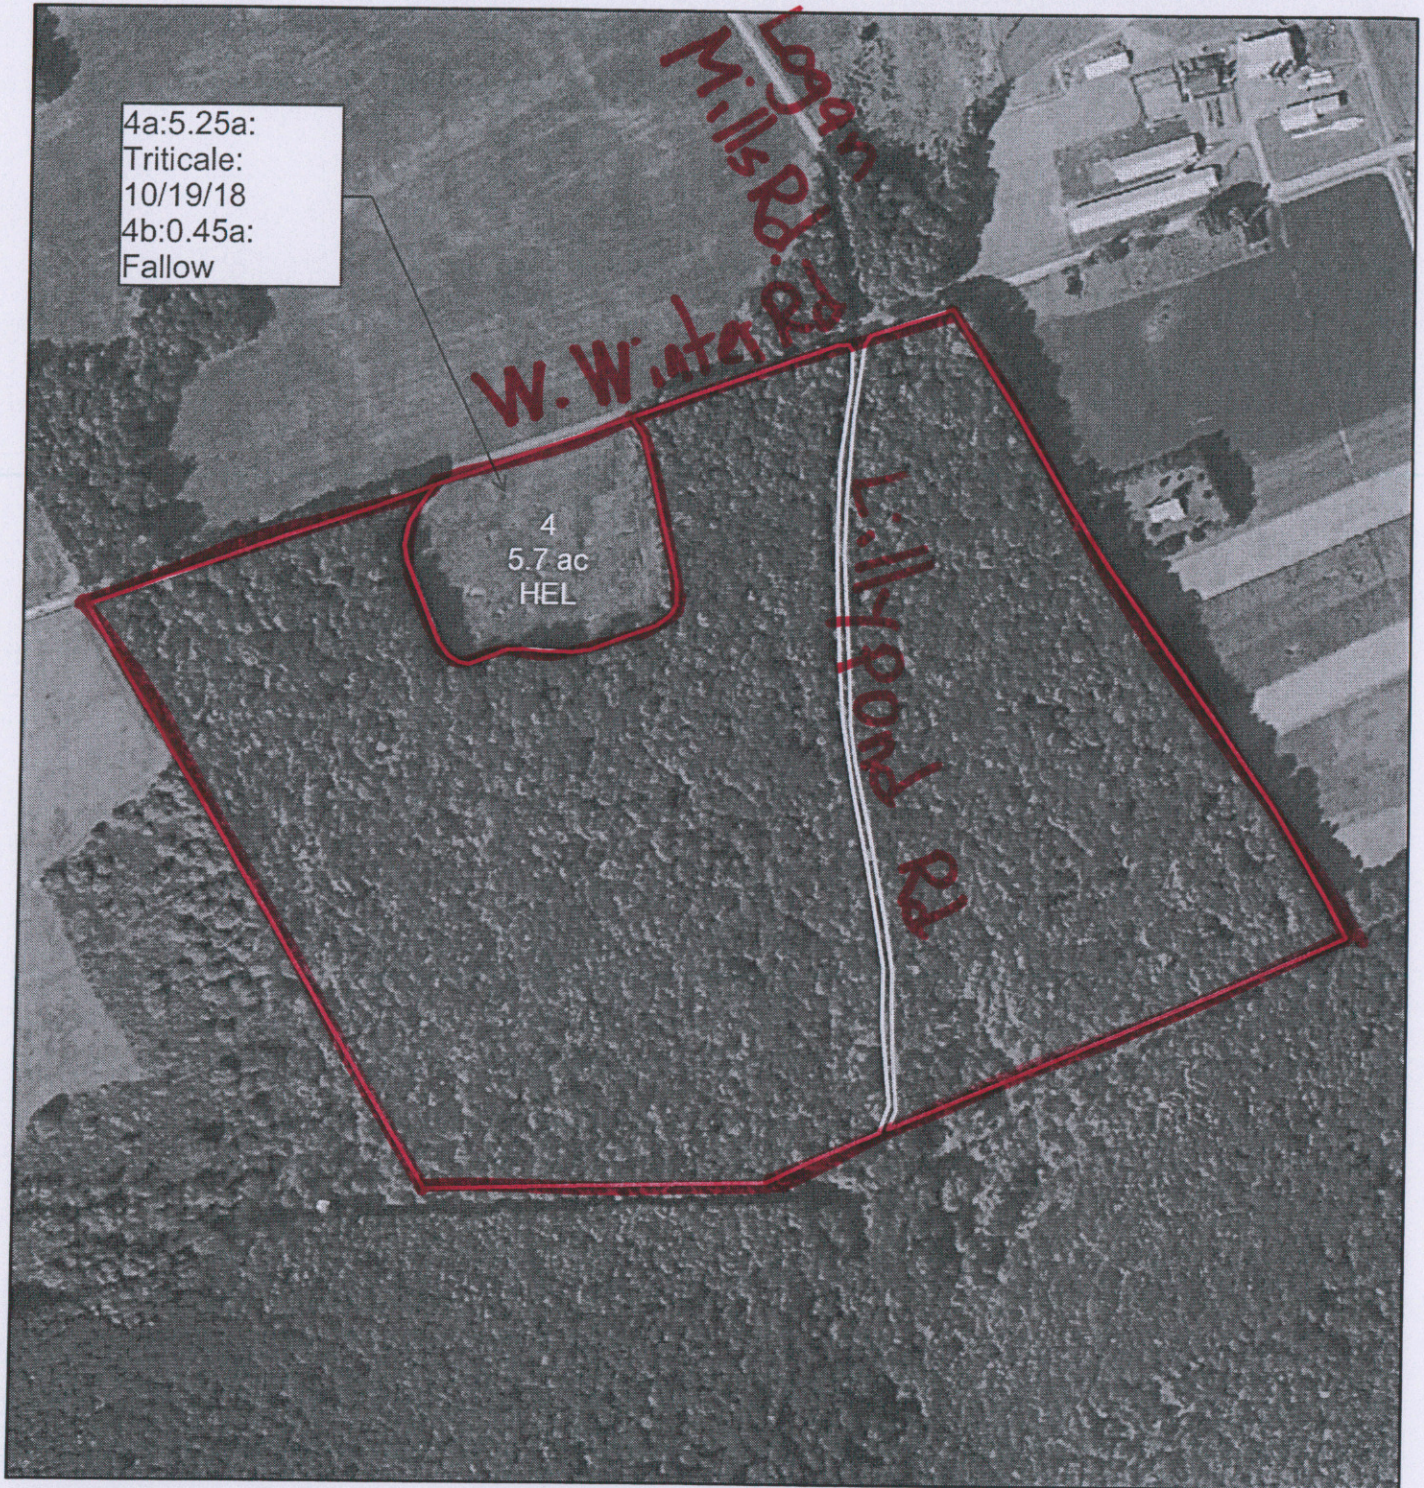

Farm 1393 NI
Tract 10491

Owner: EDITH M MUTHLER
Operator: SCHRACK FARMS PTN

United States Department of Agriculture
Farm Service Agency

 Farm/Tract Boundary

Wetland Determination Identifiers

-  Restricted Use
-  Limited Restrictions
-  Exempt from Conservation Compliance Provisions

Digital Photography Year: 2013

Wetland identifiers do not represent the size, shape or specific determination of the area. Refer to your original determination (CPA-026 and attached maps) for exact wetland boundaries and determinations, or contact NRCS.

Roads Layer Provided by Dynamap/2000 Tele Atlas