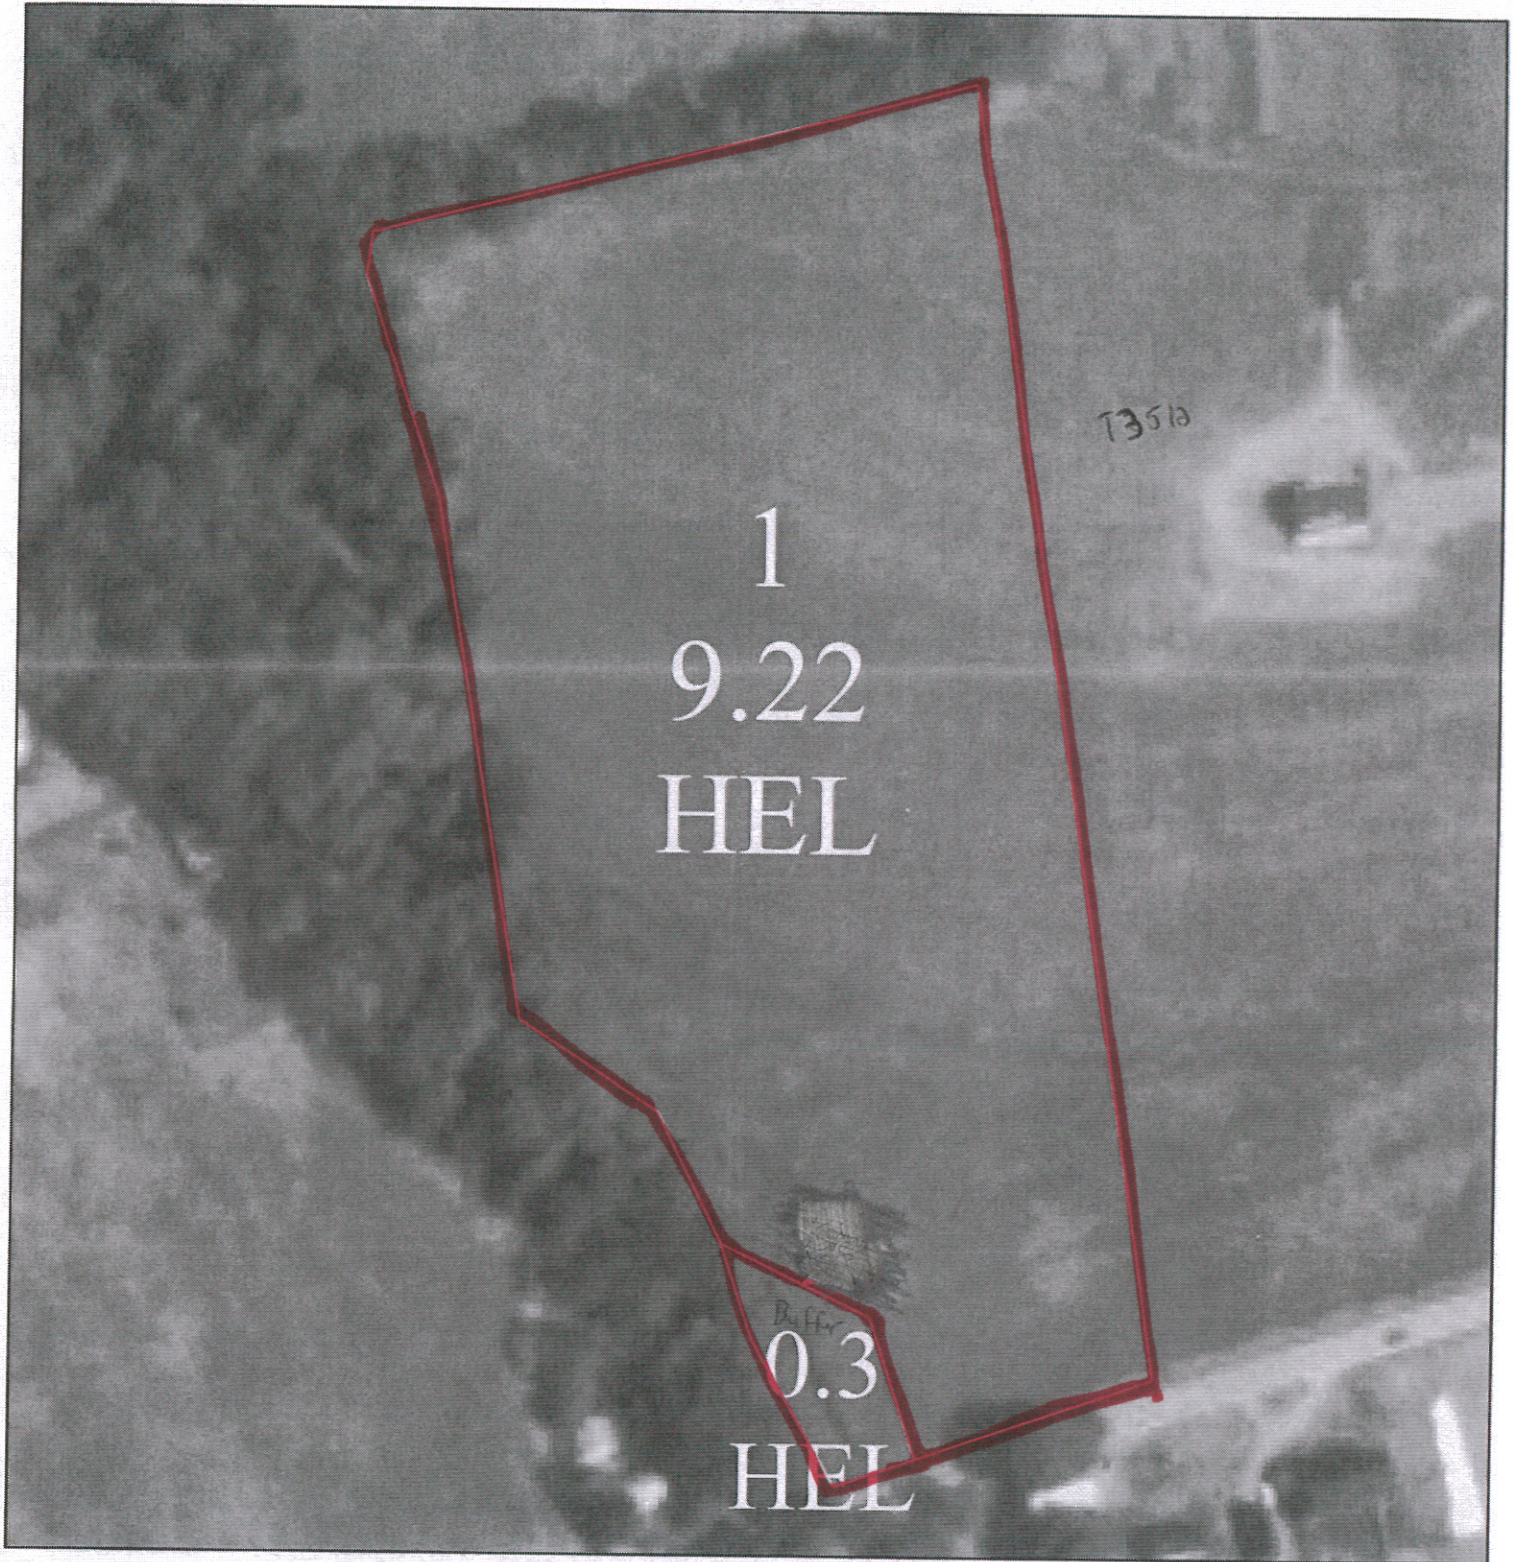

Farm 3206
Tract ~~0~~ 3511

Owner: 0
Operator: 0

United States Department of Agriculture
Farm Service Agency

 Farm/Tract Boundary

Wetland Determination Identifiers

-  Restricted Use
-  Limited Restrictions
-  Exempt from Conservation Compliance Provisions

Digital Photography Year: 2008

Wetland identifiers do not represent the size, shape or specific determination of the area. Refer to your original determination (CPA-026 and attached maps) for exact wetland boundaries and determinations, or contact NRCS.

Roads Layer Provided by Dynamap/2000 Tele Atlas