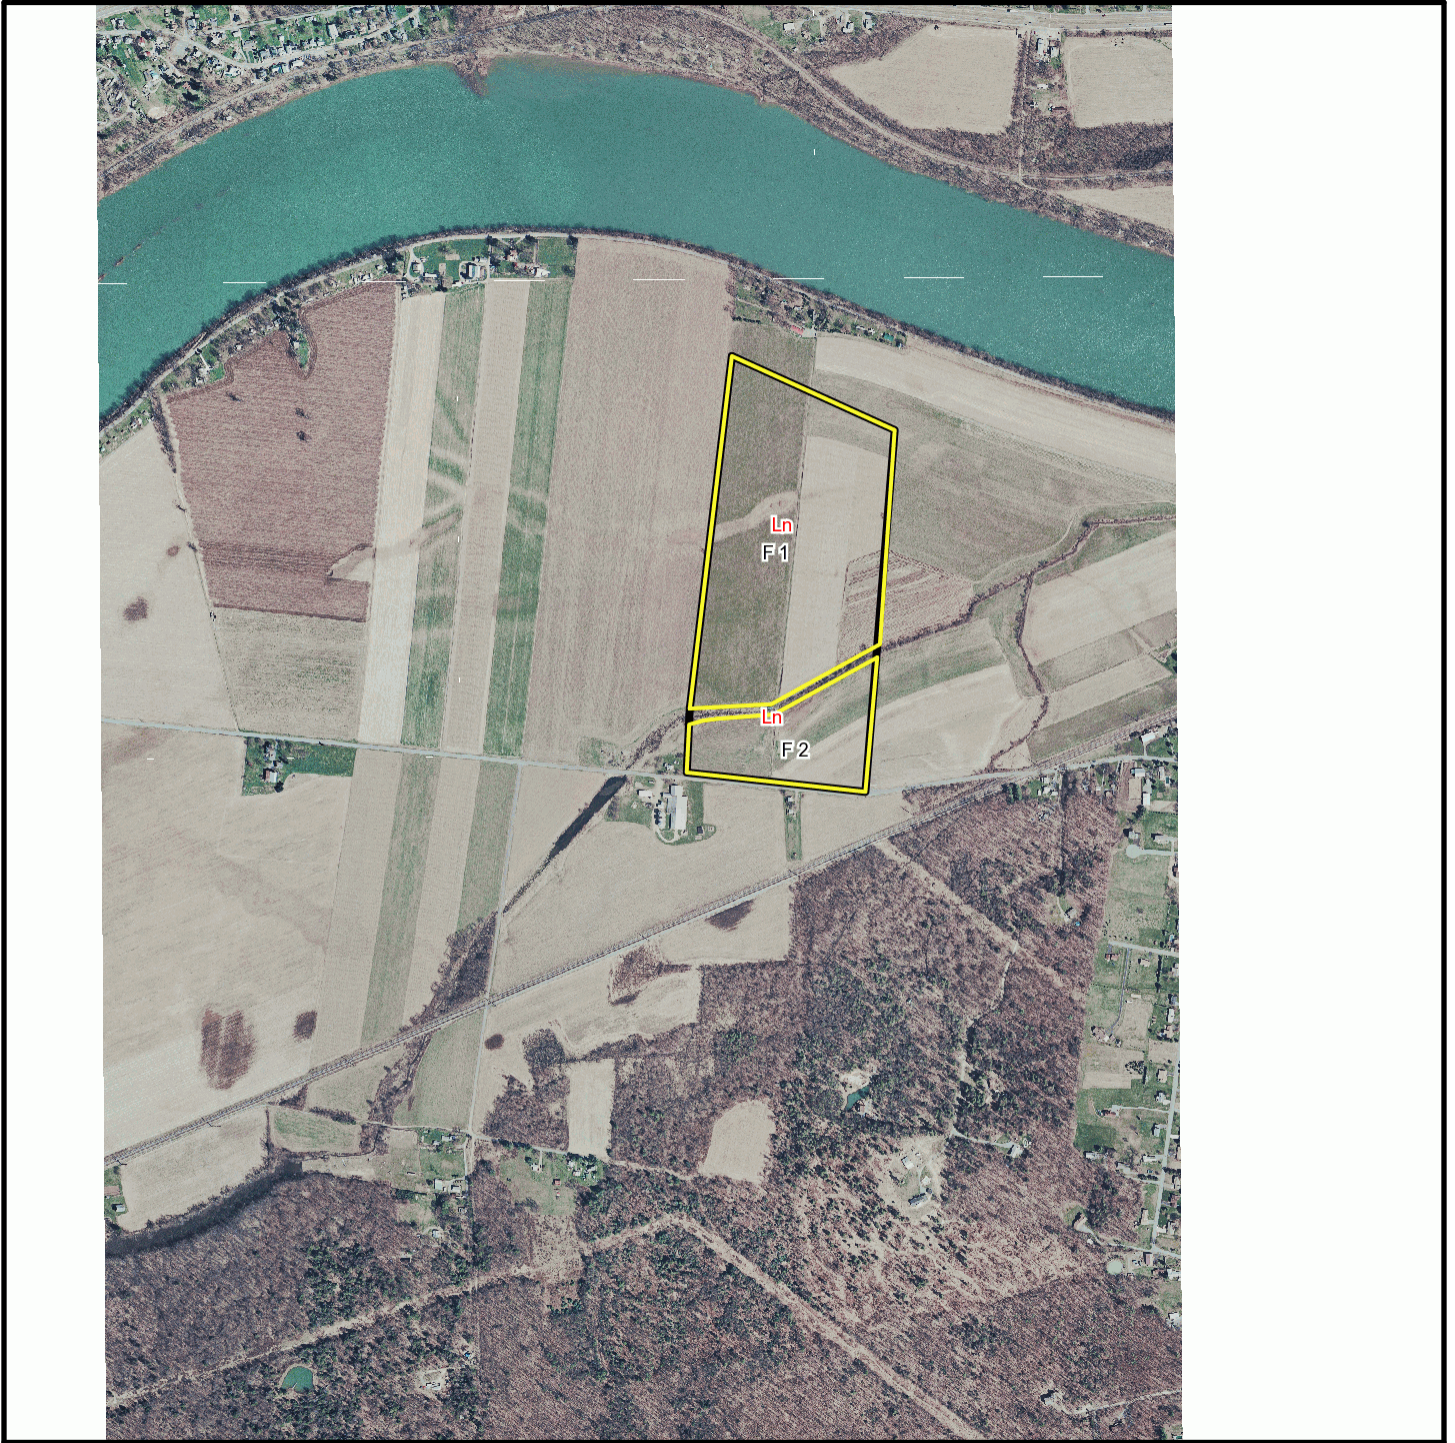

JRT Farms T 3826

* 1176.0 feet per inch

Soil Acreages By Field

Field	Label	Musym	Muname	Acres	Drainage Class	Farmland Class	Kfact
F 1	F 1	Ln	Linden loam, occasionally flooded	45.19	Well drained	All areas are prime farmland	0.37
F 2	F 2	Ln	Linden loam, occasionally flooded	12.75	Well drained	All areas are prime farmland	0.37

Soil Acreages For Farm

MUSYM	MUNAME	Drainage Class	Farmland Class	kfact	acres
Ln	Linden loam, occasionally flooded	Well drained	All areas are prime farmland	0.37	57.94