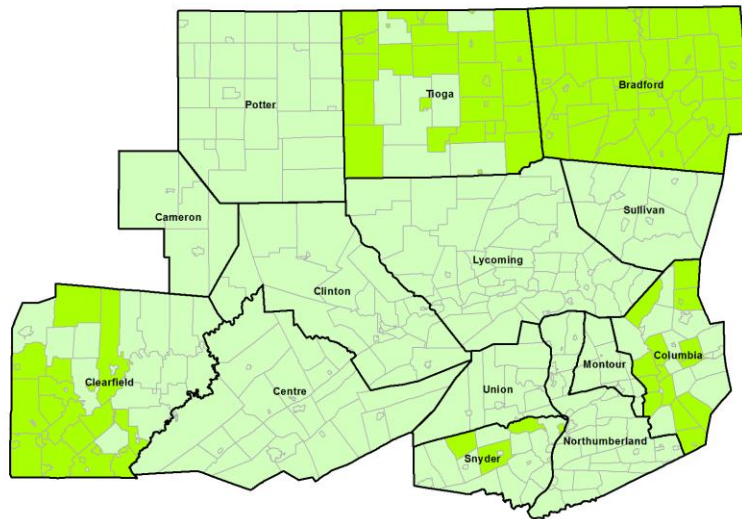

NC Region – Municipal Onlot Sewage Service Depiction

The following map depicts the most current types of municipal onlot sewage service for the Northcentral region (updated 3/1/15).

NC Region Municipal Onlot Sewage Service Areas

NC Region Municipal Onlot Sewage Service Areas

MUNICIPALITY	COUNTY	JOINT LOCAL AGENCY NAME
West Beaver Township	Snyder	
West Branch Township	Potter	
West Buffalo Township	Union	
West Burlington Township	Bradford	Bradford County Sanitation Committee
West Cameron Township	Northumberland	
West Chillisquaque Township	Northumberland	
West Hemlock Township	Montour	
West Keating Township	Clinton	
West Perry Township	Snyder	
Westfield Borough	Tioga	North Central Sewage Agency
Westfield Township	Tioga	North Central Sewage Agency
Westover Borough	Clearfield	Clearfield County Sewage Agency
Wharton Township	Potter	
White Deer Township	Union	
Williamsport City	Lycoming	
Wilmot Township	Bradford	Bradford County Sanitation Committee
Windham Township	Bradford	Bradford County Sanitation Committee
Wolf Township	Lycoming	
Woodward Township	Clearfield	Clearfield County Sewage Agency
Woodward Township	Clinton	
Woodward Township	Lycoming	
Worth Township	Centre	
Wyalusing Borough	Bradford	Bradford County Sanitation Committee
Wyalusing Township	Bradford	Bradford County Sanitation Committee
Wysox Township	Bradford	Bradford County Sanitation Committee
Zerbe Township	Northumberland	