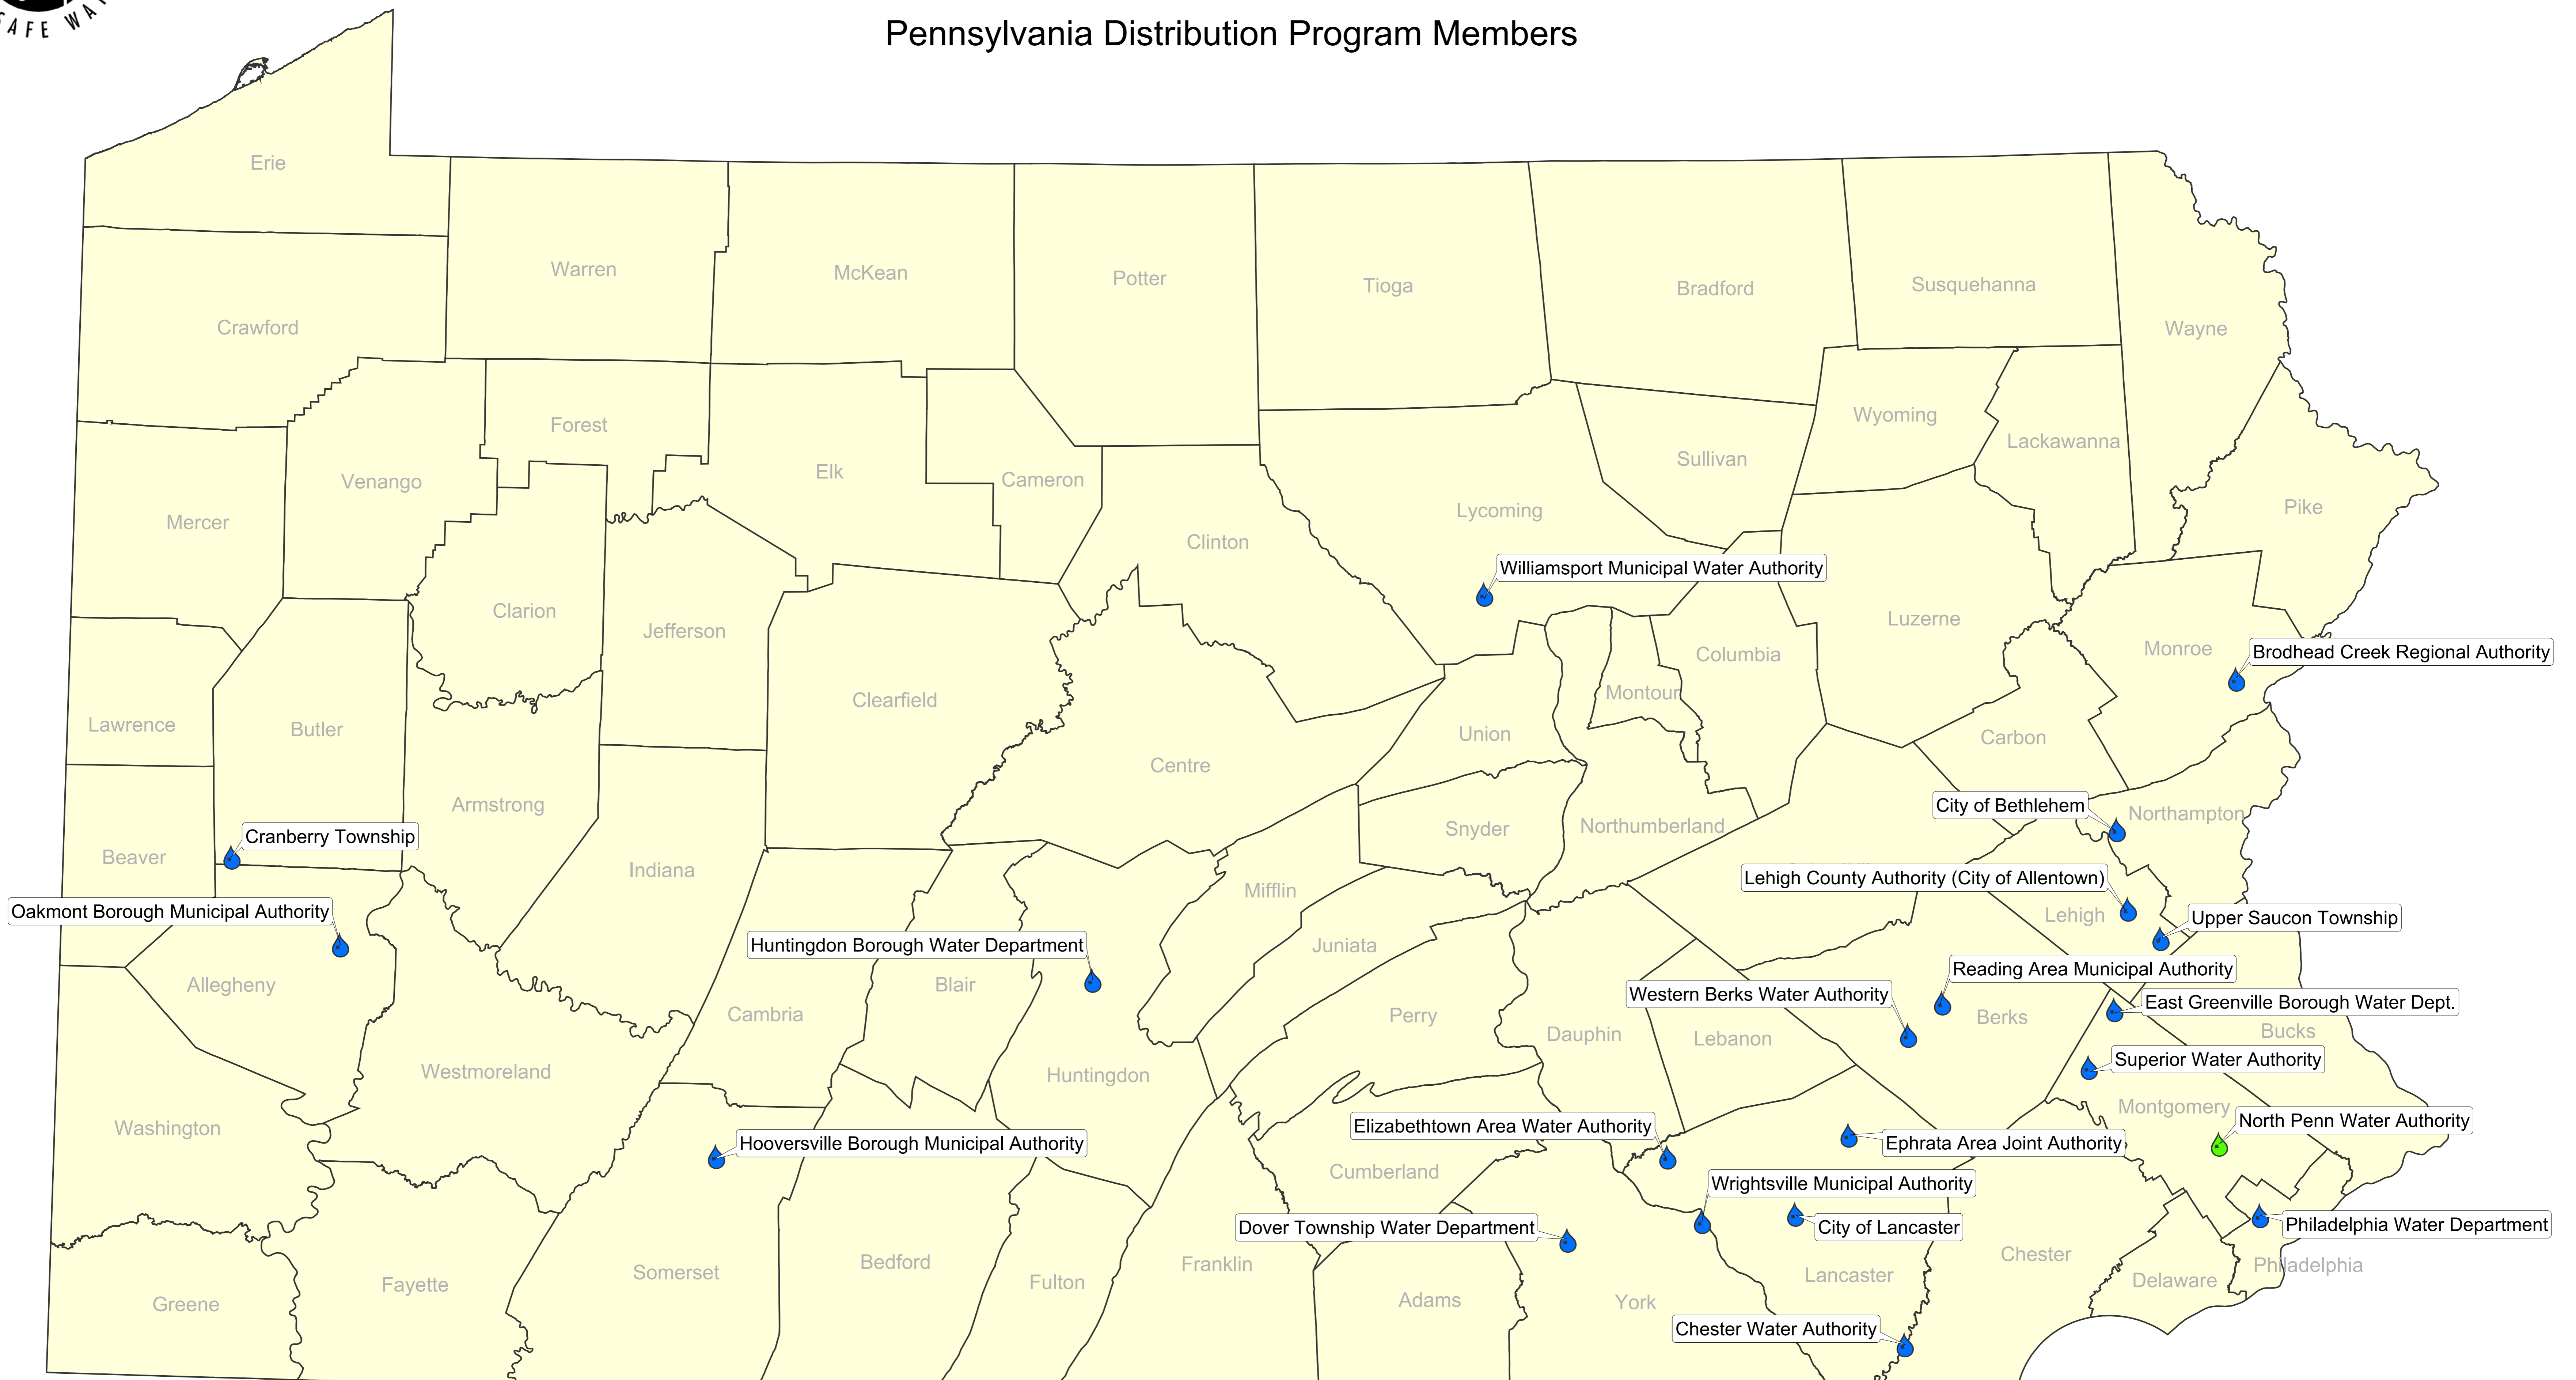

Partnership for Safe Water

Pennsylvania Distribution Program Members

-  20 Partnership for Safe Water Member (Phase I & II)
-  1 Partnership for Safe Water Members (Phase III)
-  PA Counties