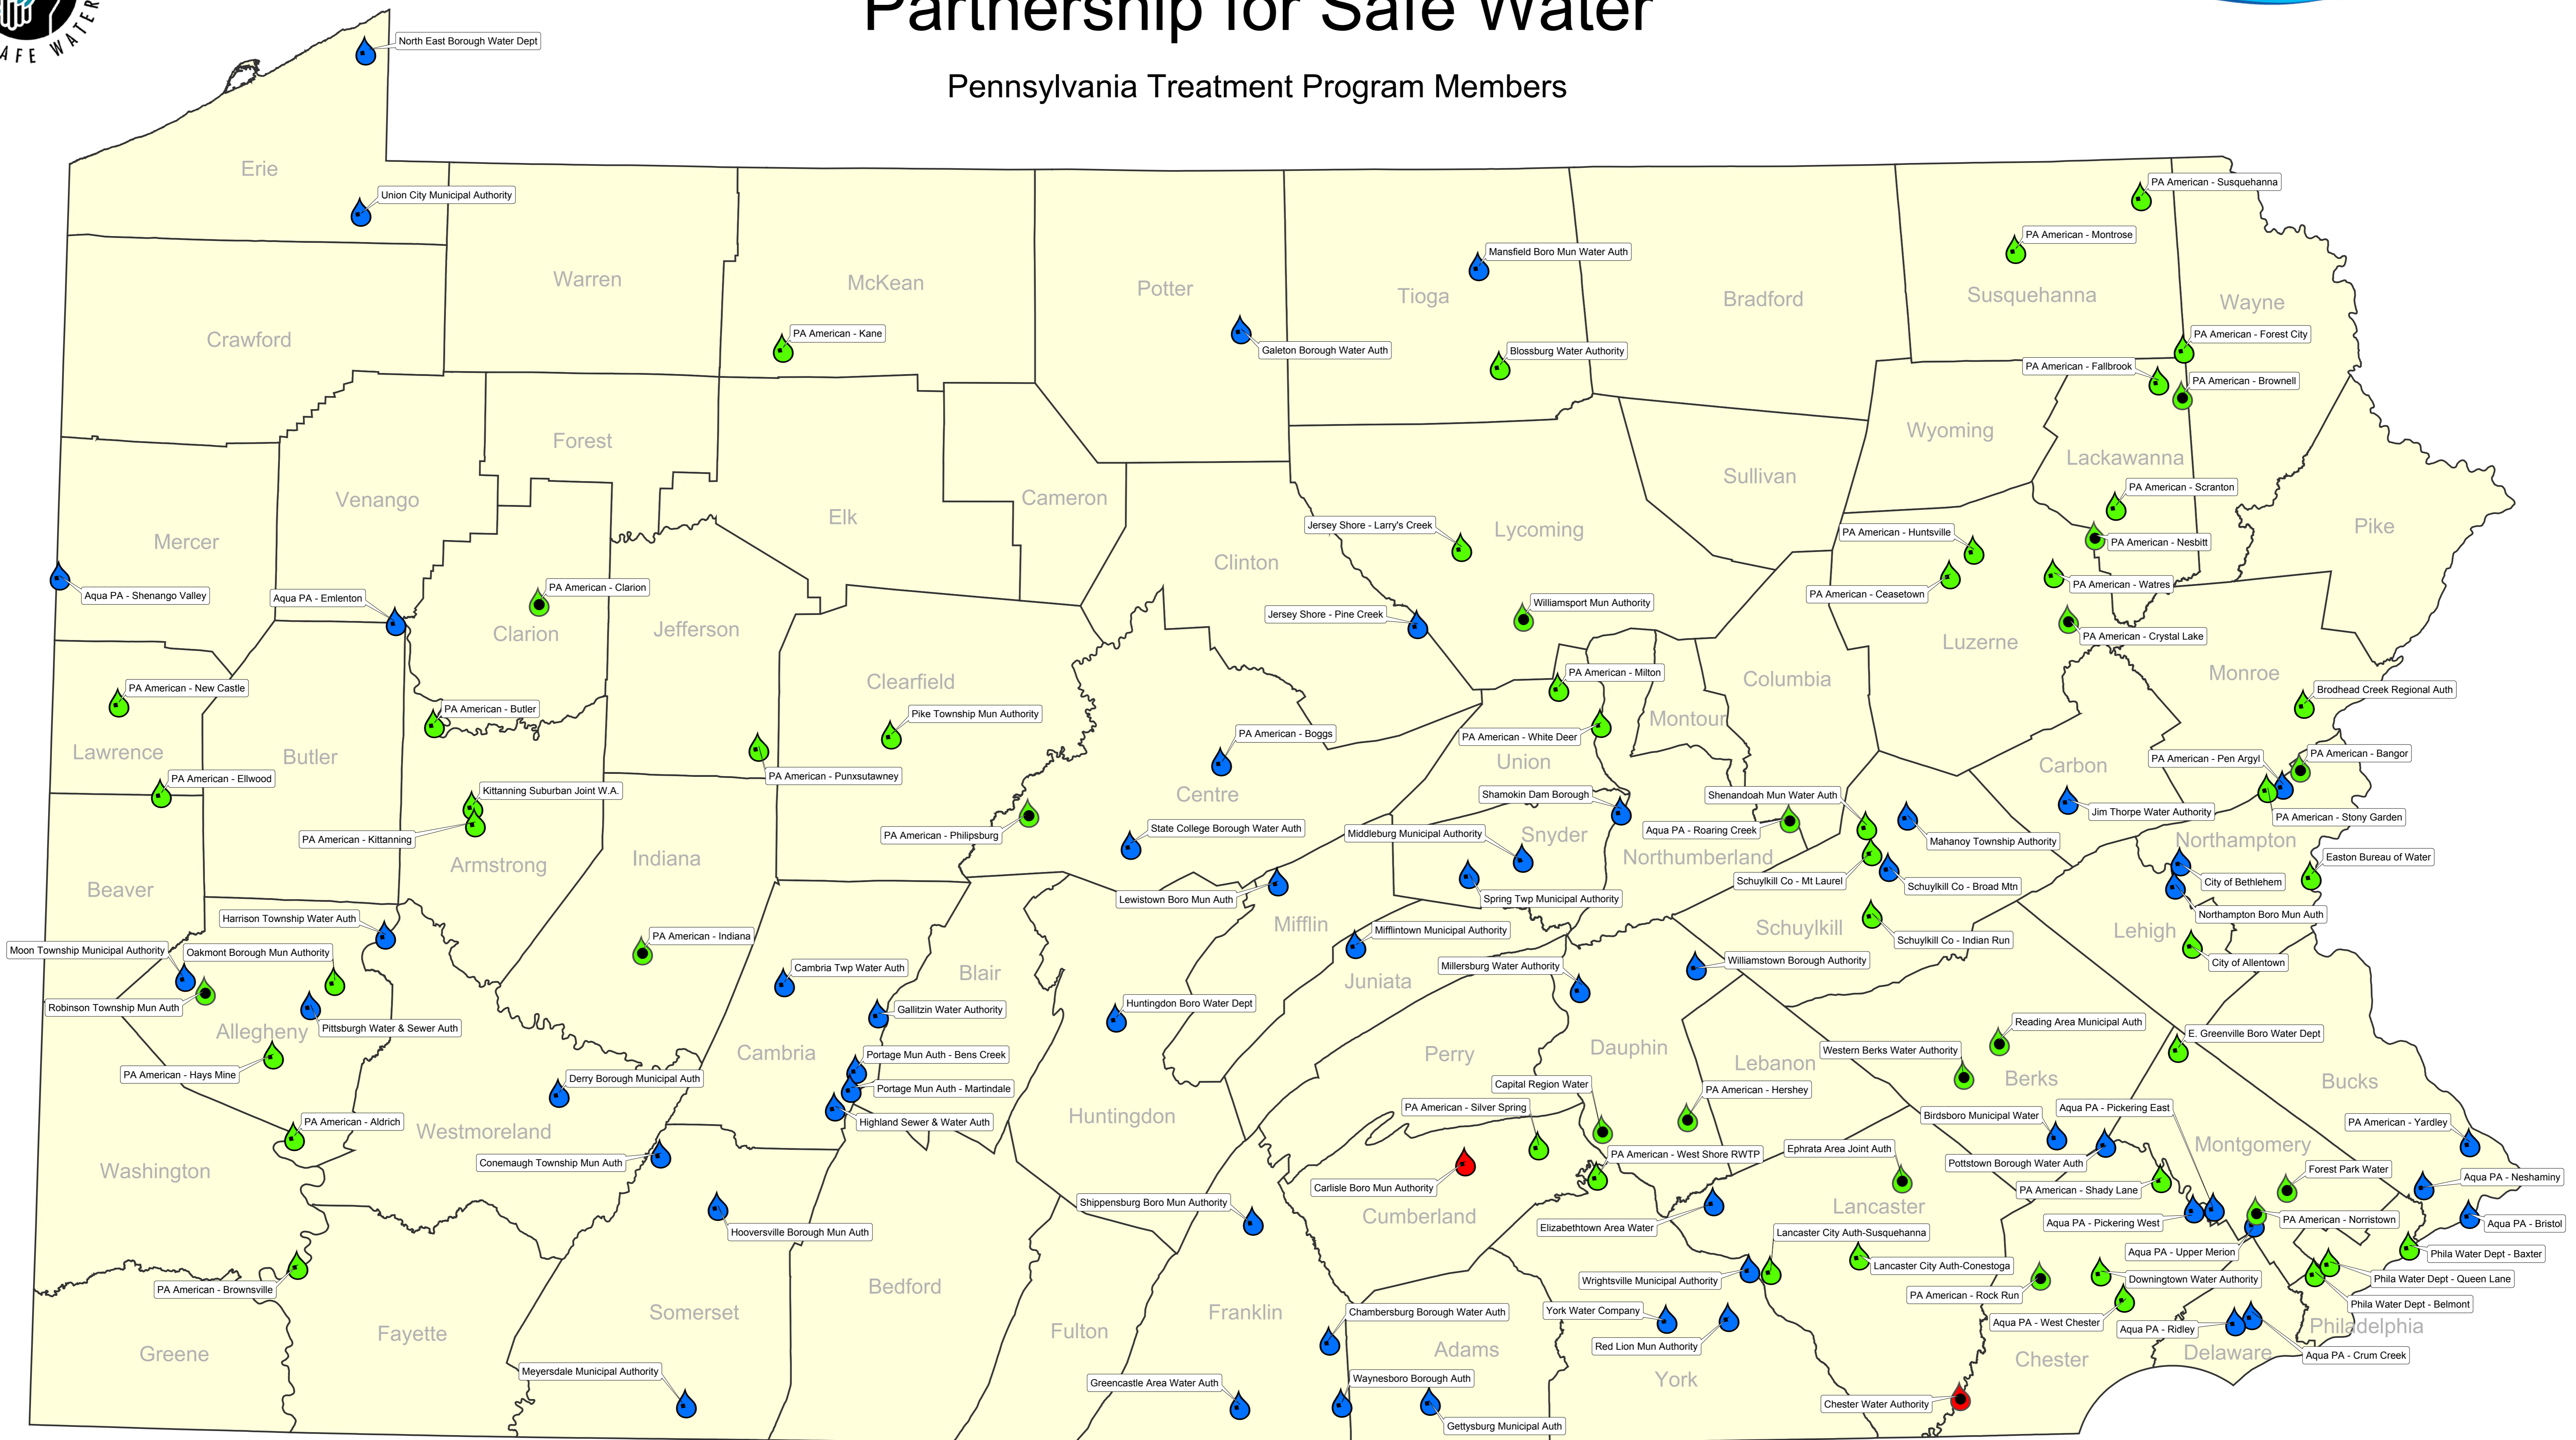

Partnership for Safe Water

Pennsylvania Treatment Program Members

	1 Partnership for Safe Water Members (Phase IV & Presidents Award)		PA Counties
	1 Partnership for Safe Water Members (Phase IV)		
	17 Partnership for Safe Water Members (Phase III & Presidents Award)		
	43 Partnership for Safe Water Members (Phase III)		
	54 Partnership for Safe Water Member (Phase I & II)		