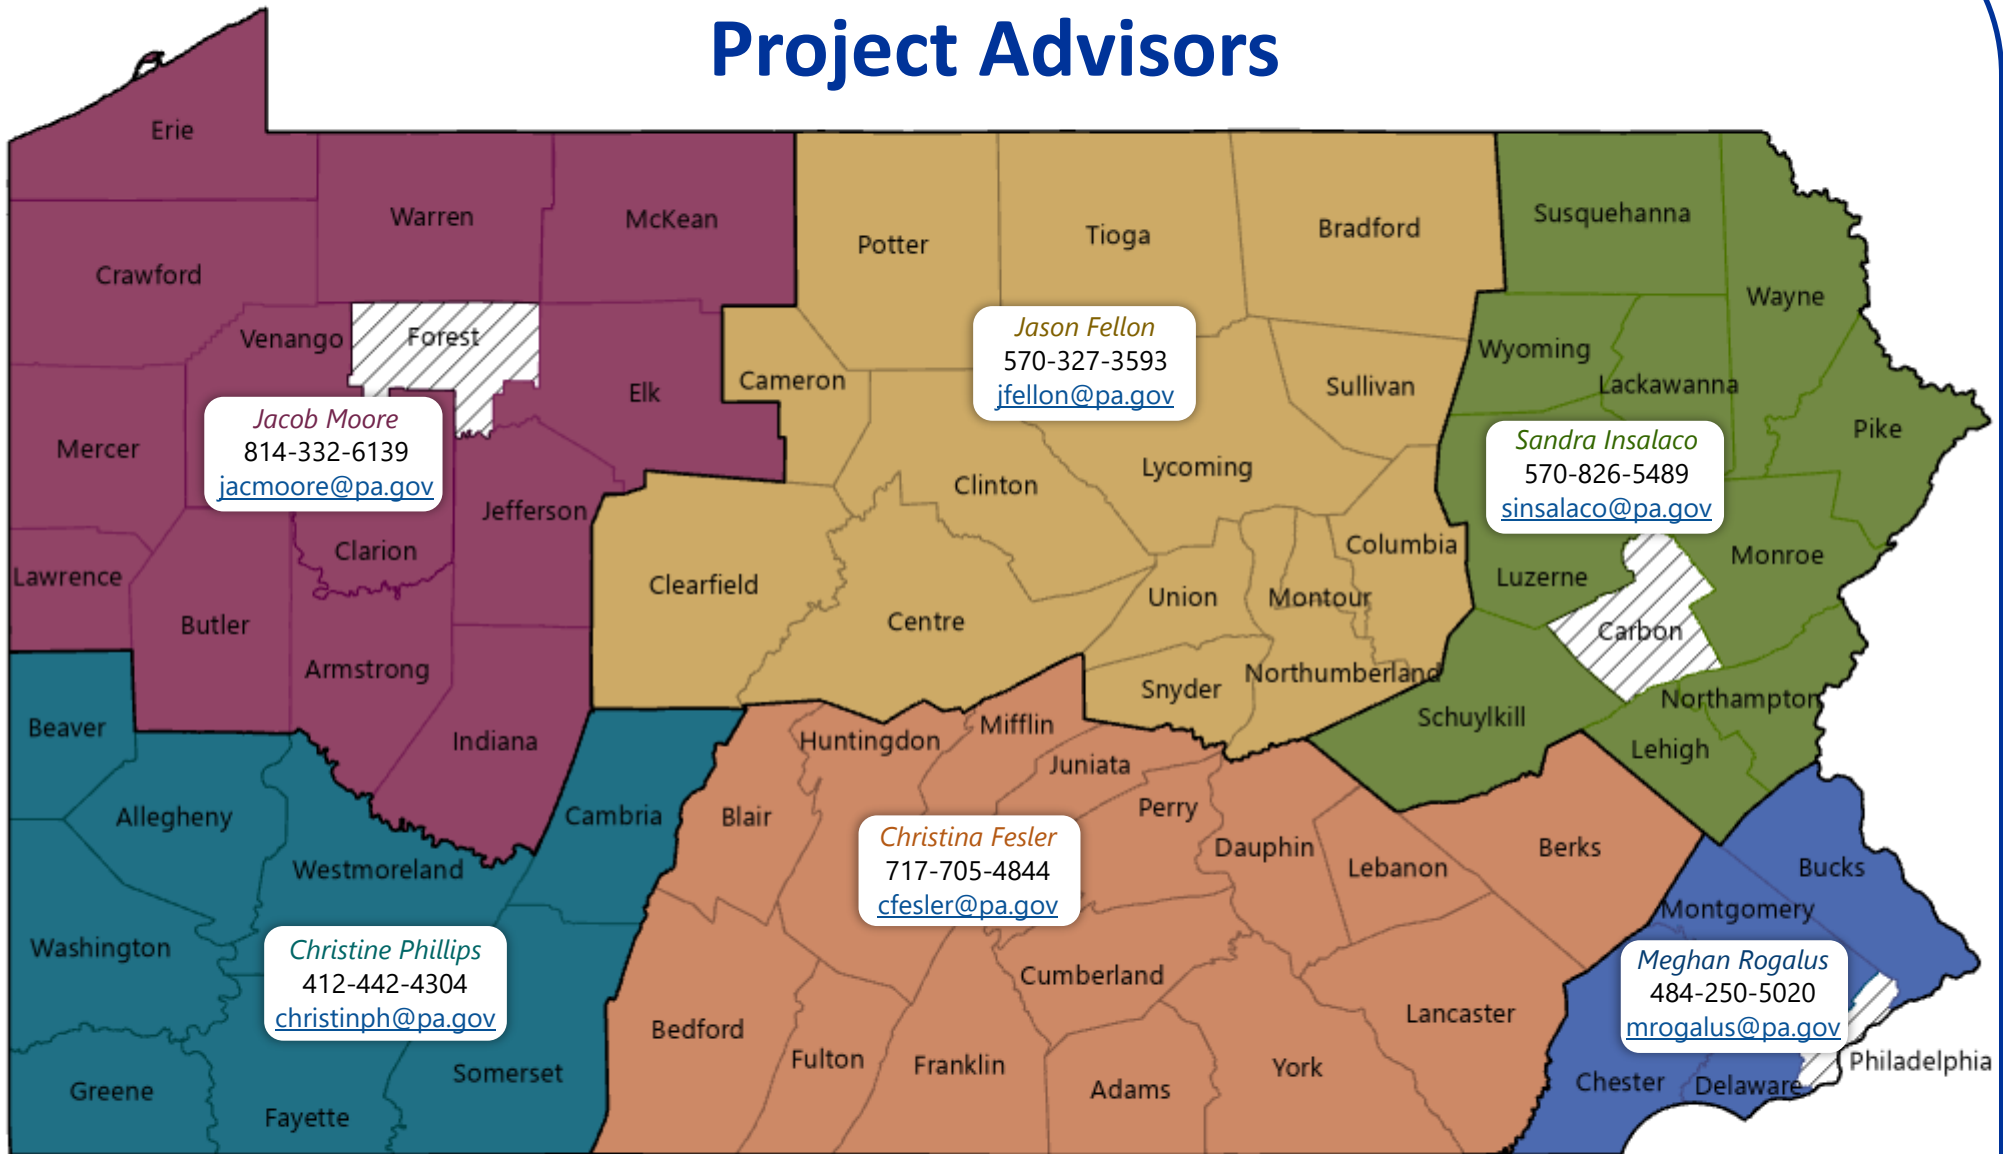

# Conservation District Watershed Specialist Program Project Advisors

Project Advisors are a first point of contact for watershed specialist grant support, grant reimbursement assistance, and funding opportunities to advance the watershed restoration, protection, outreach and education activities occurring within their assigned area.

Pennsylvania  
**Department of  
Environmental Protection**

Updated: February 2025