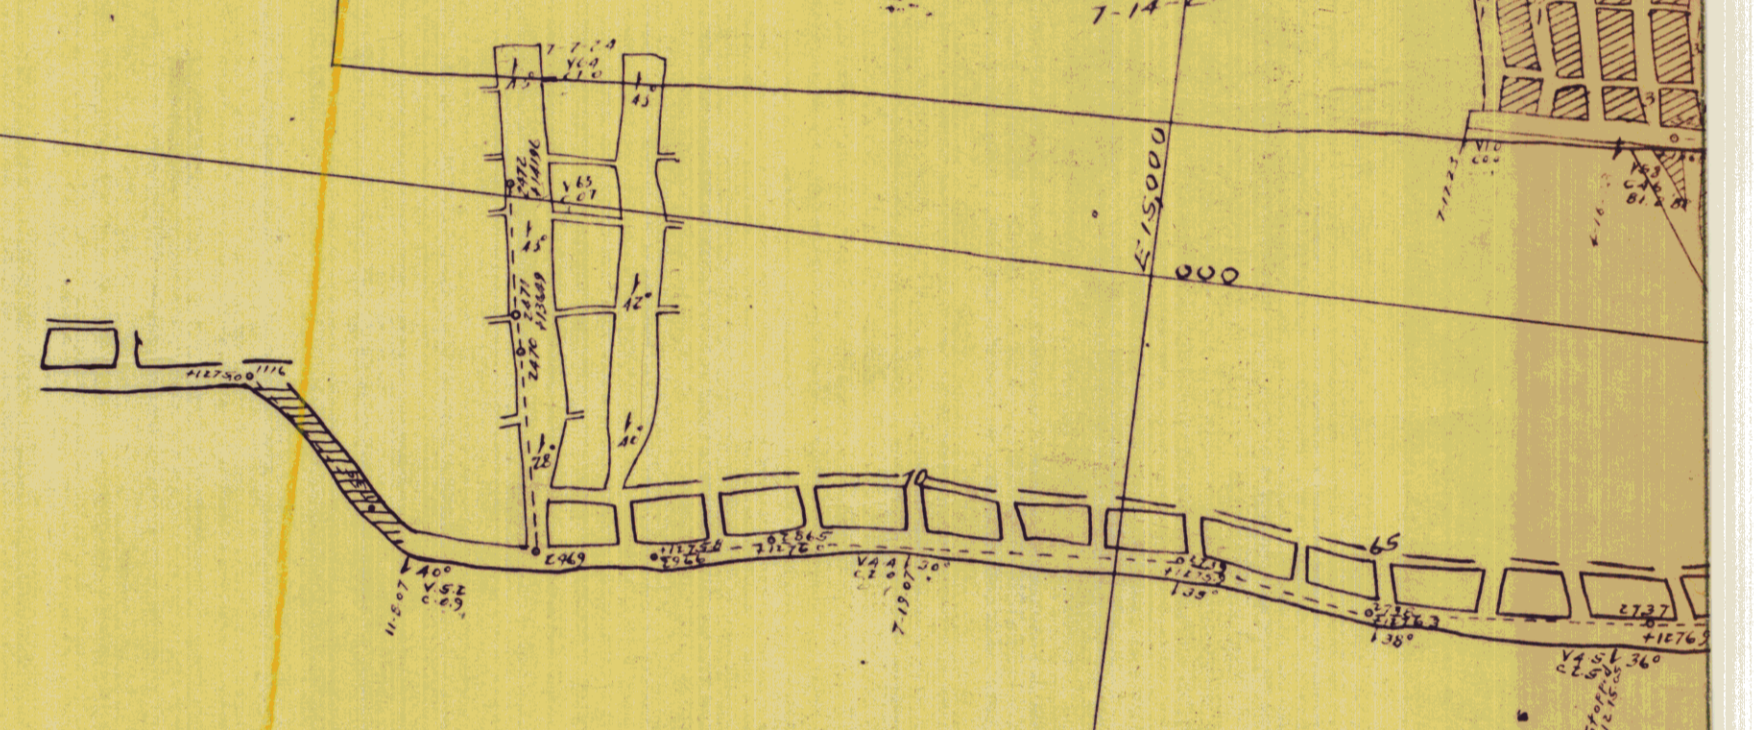

"A"

CENTRALIA MINE

CENTRALIA BOROUGH

Last time of Section Lease
West Line of Section No. 2532

PERMIT NO. 2327
7-14-25

\$7

\$8