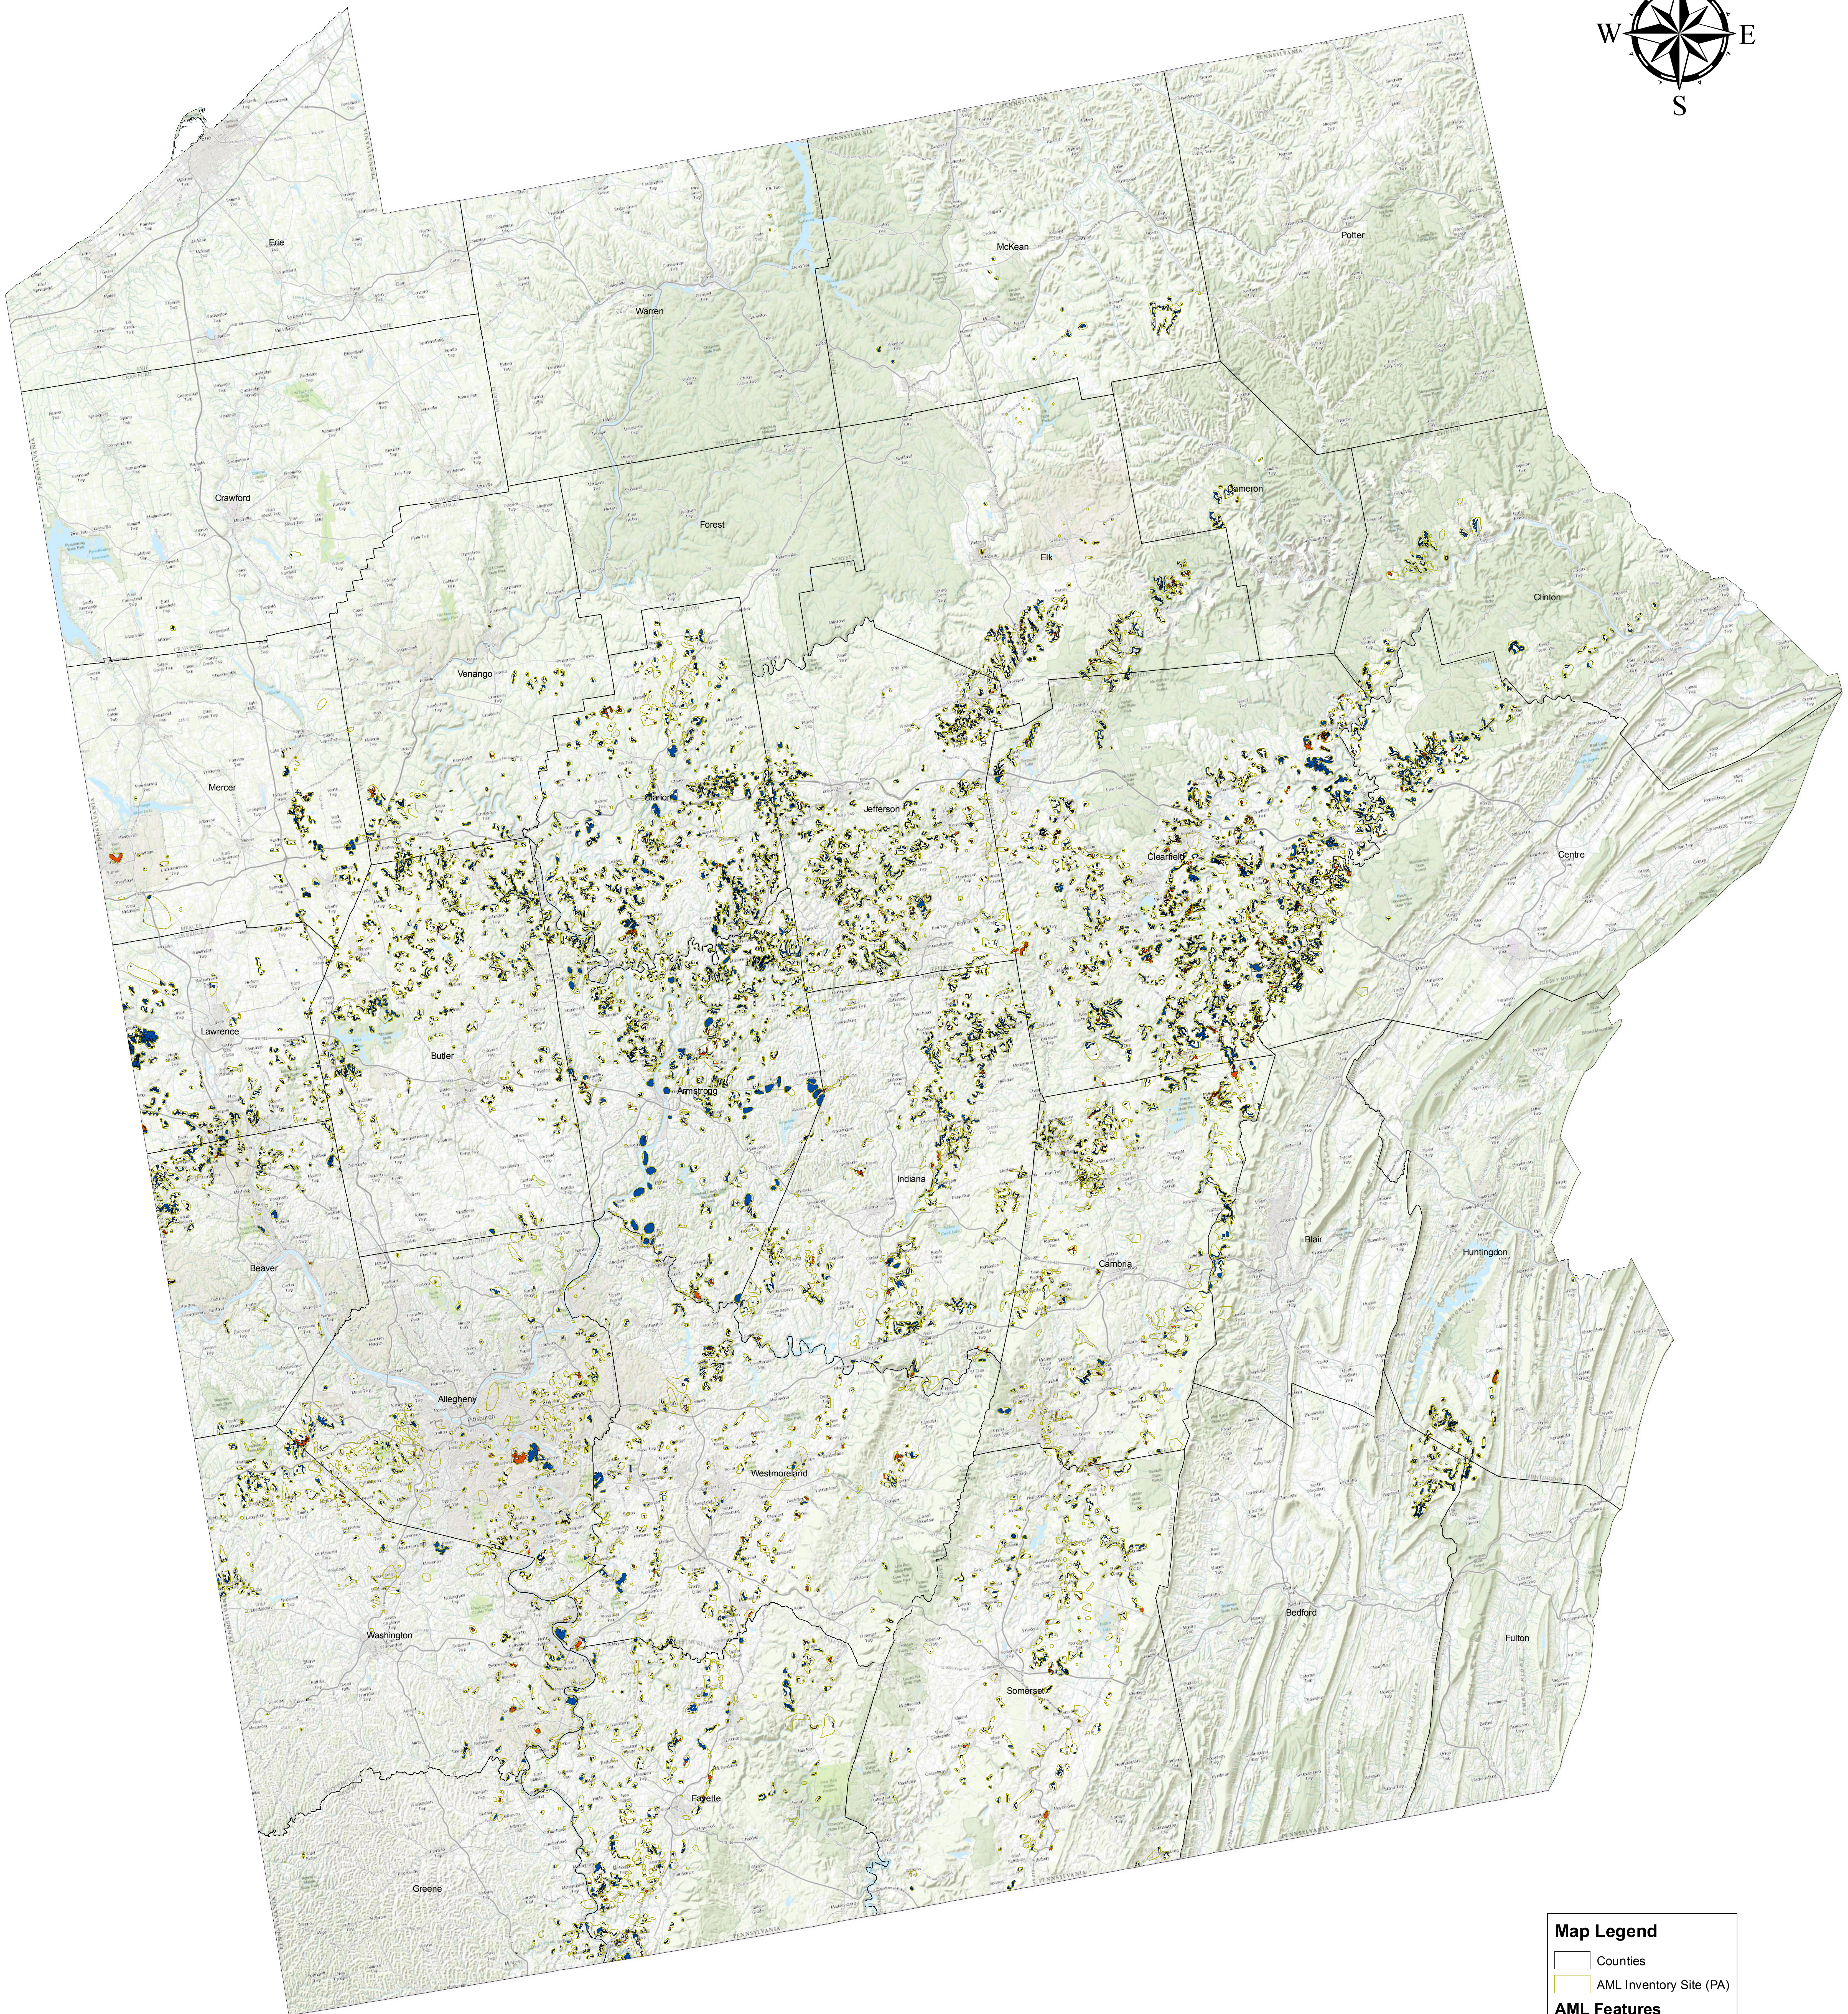

PENNSYLVANIA BITUMINOUS Abandoned Mine Land Inventory

Please contact the Cambria District Office at
(814) 472-1800 concerning abandoned mine information.

Map Legend	
	Counties
	AML Inventory Site (PA)
AML Features	
	Unreclaimed
	Reclaimed