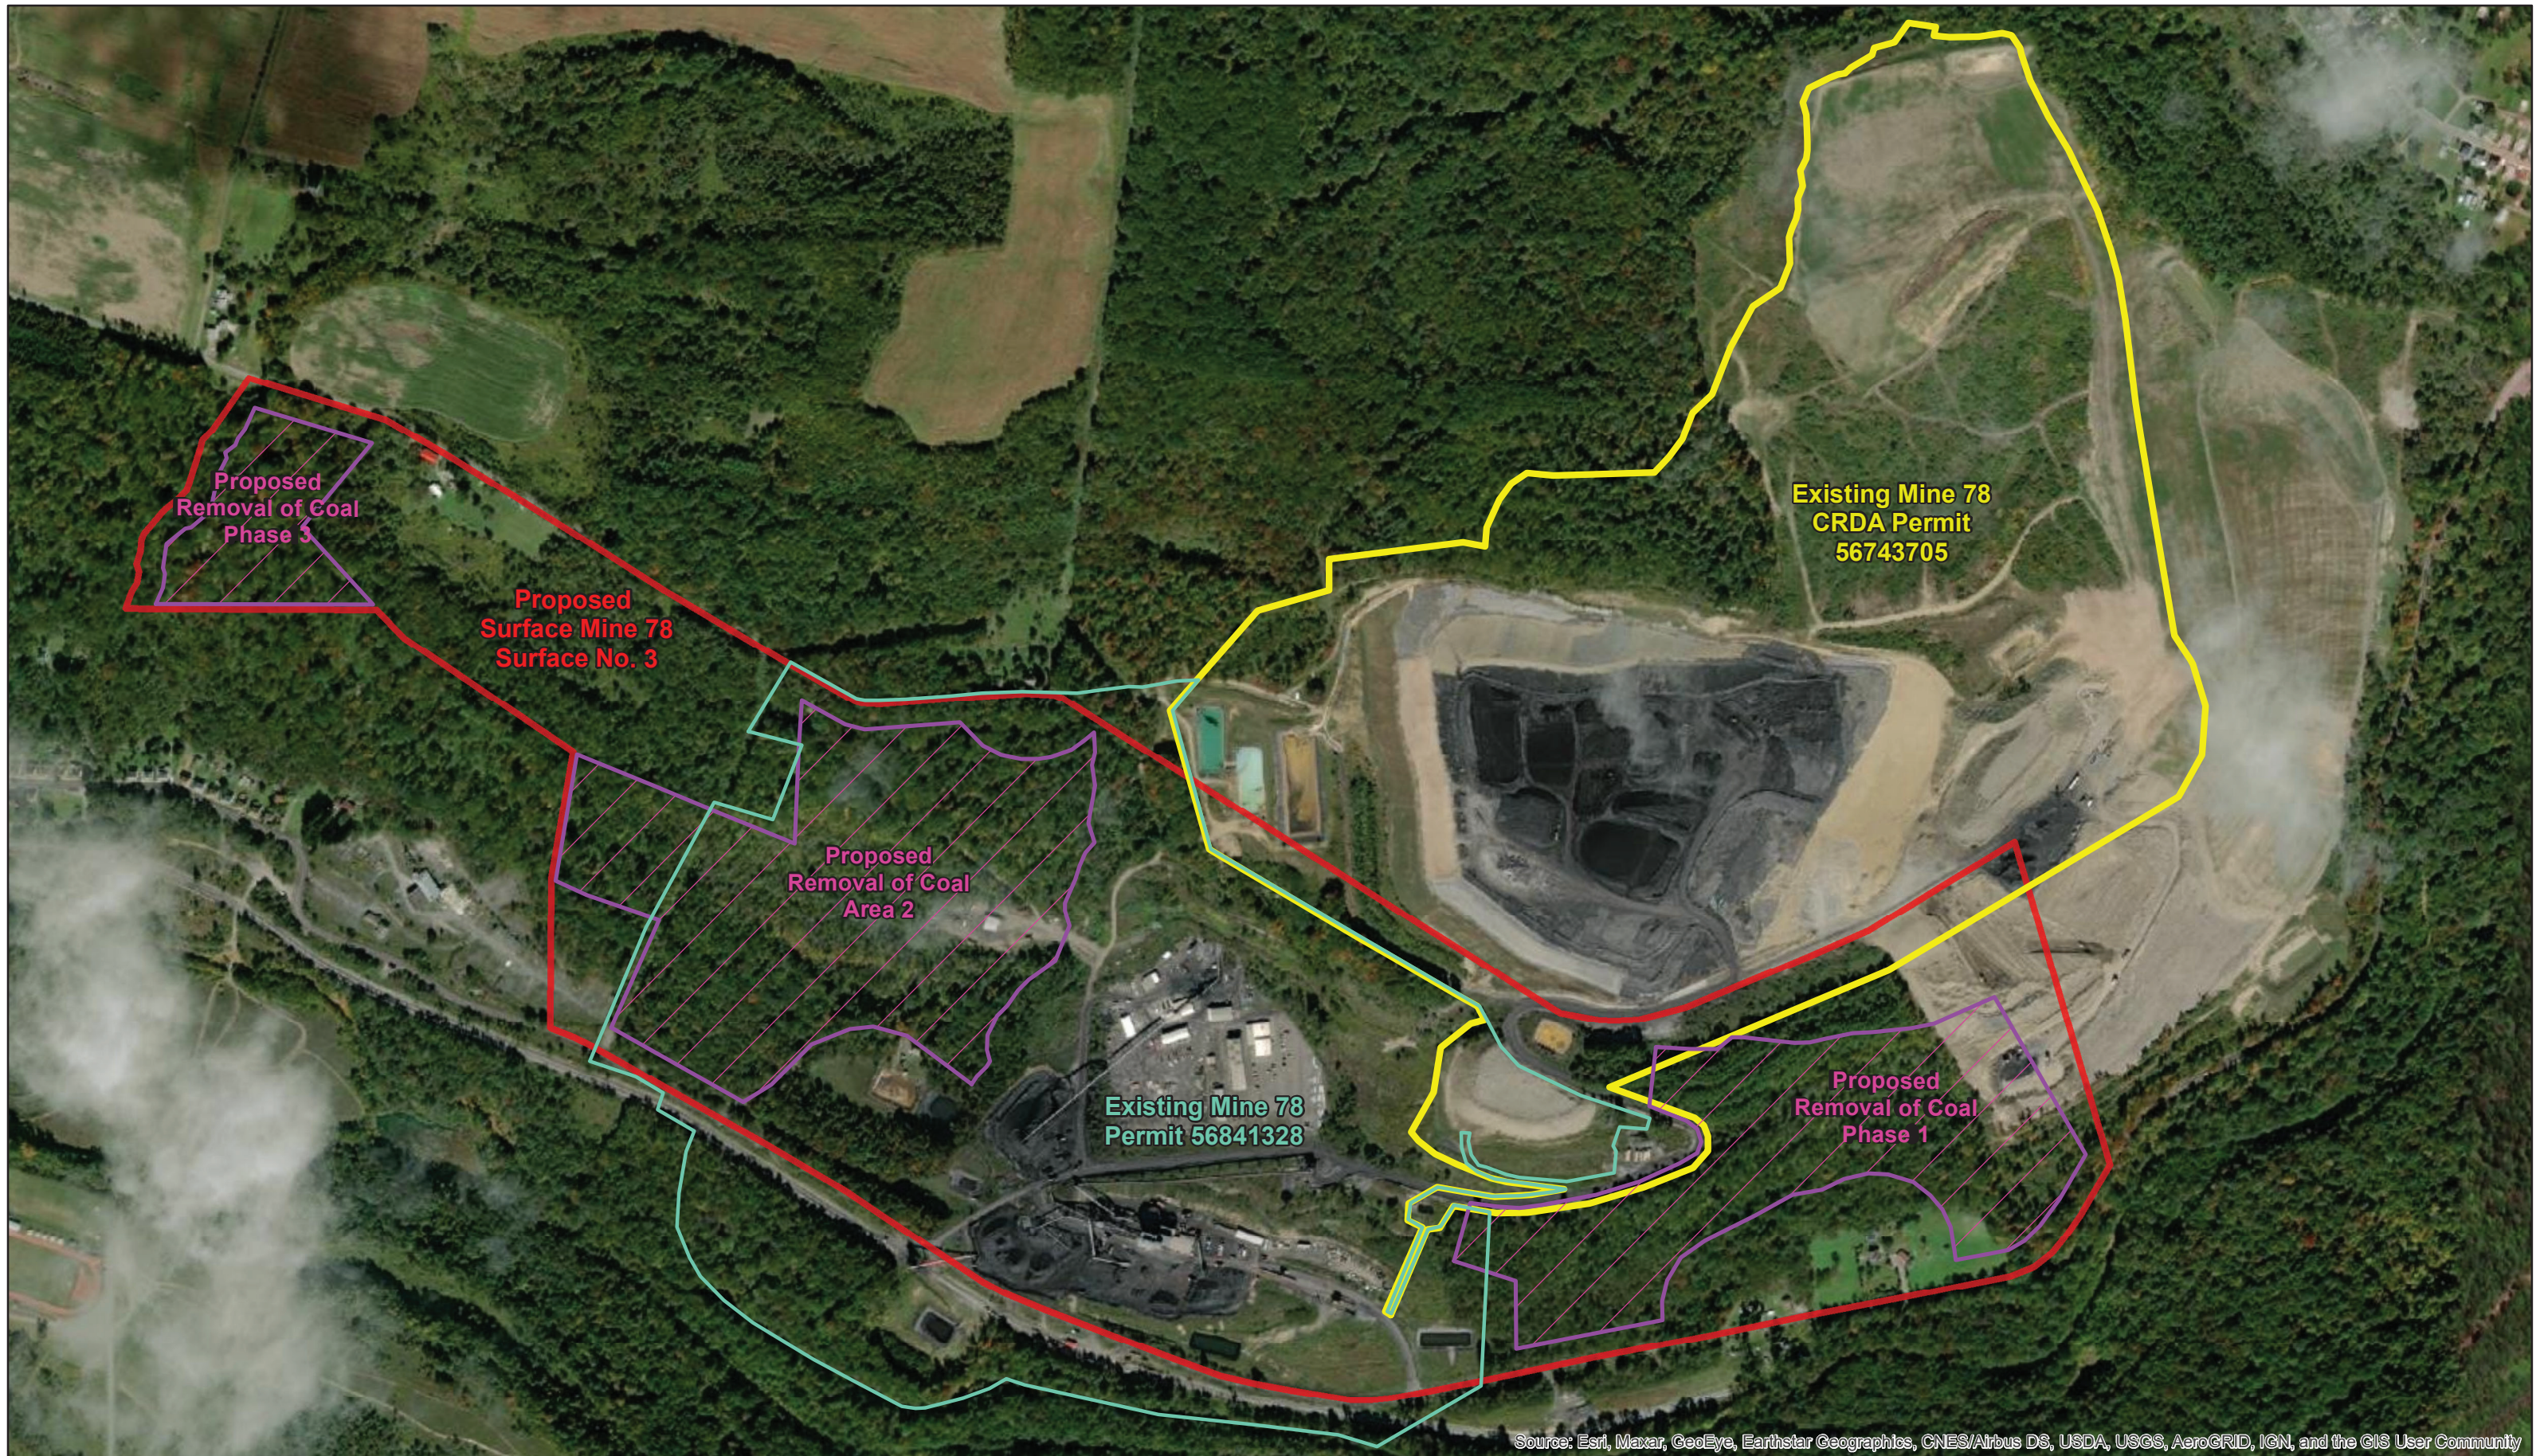

Source: Esri, Maxar, GeoEye, Earthstar Geographics, CNES/Airbus DS, USDA, USGS, AeroGRID, IGN, and the GIS User Community

Rosebud Mining Company - Mine 78

1. **Legend**
2. CDRA - 56743705
   - Proposed Surface Permit Area
   - Underground Mining Surface Activities
   - Removal of Coal

Commonwealth of Pennsylvania
Department of Environmental Protection
California District Office
Technical Services Unit
December 2021