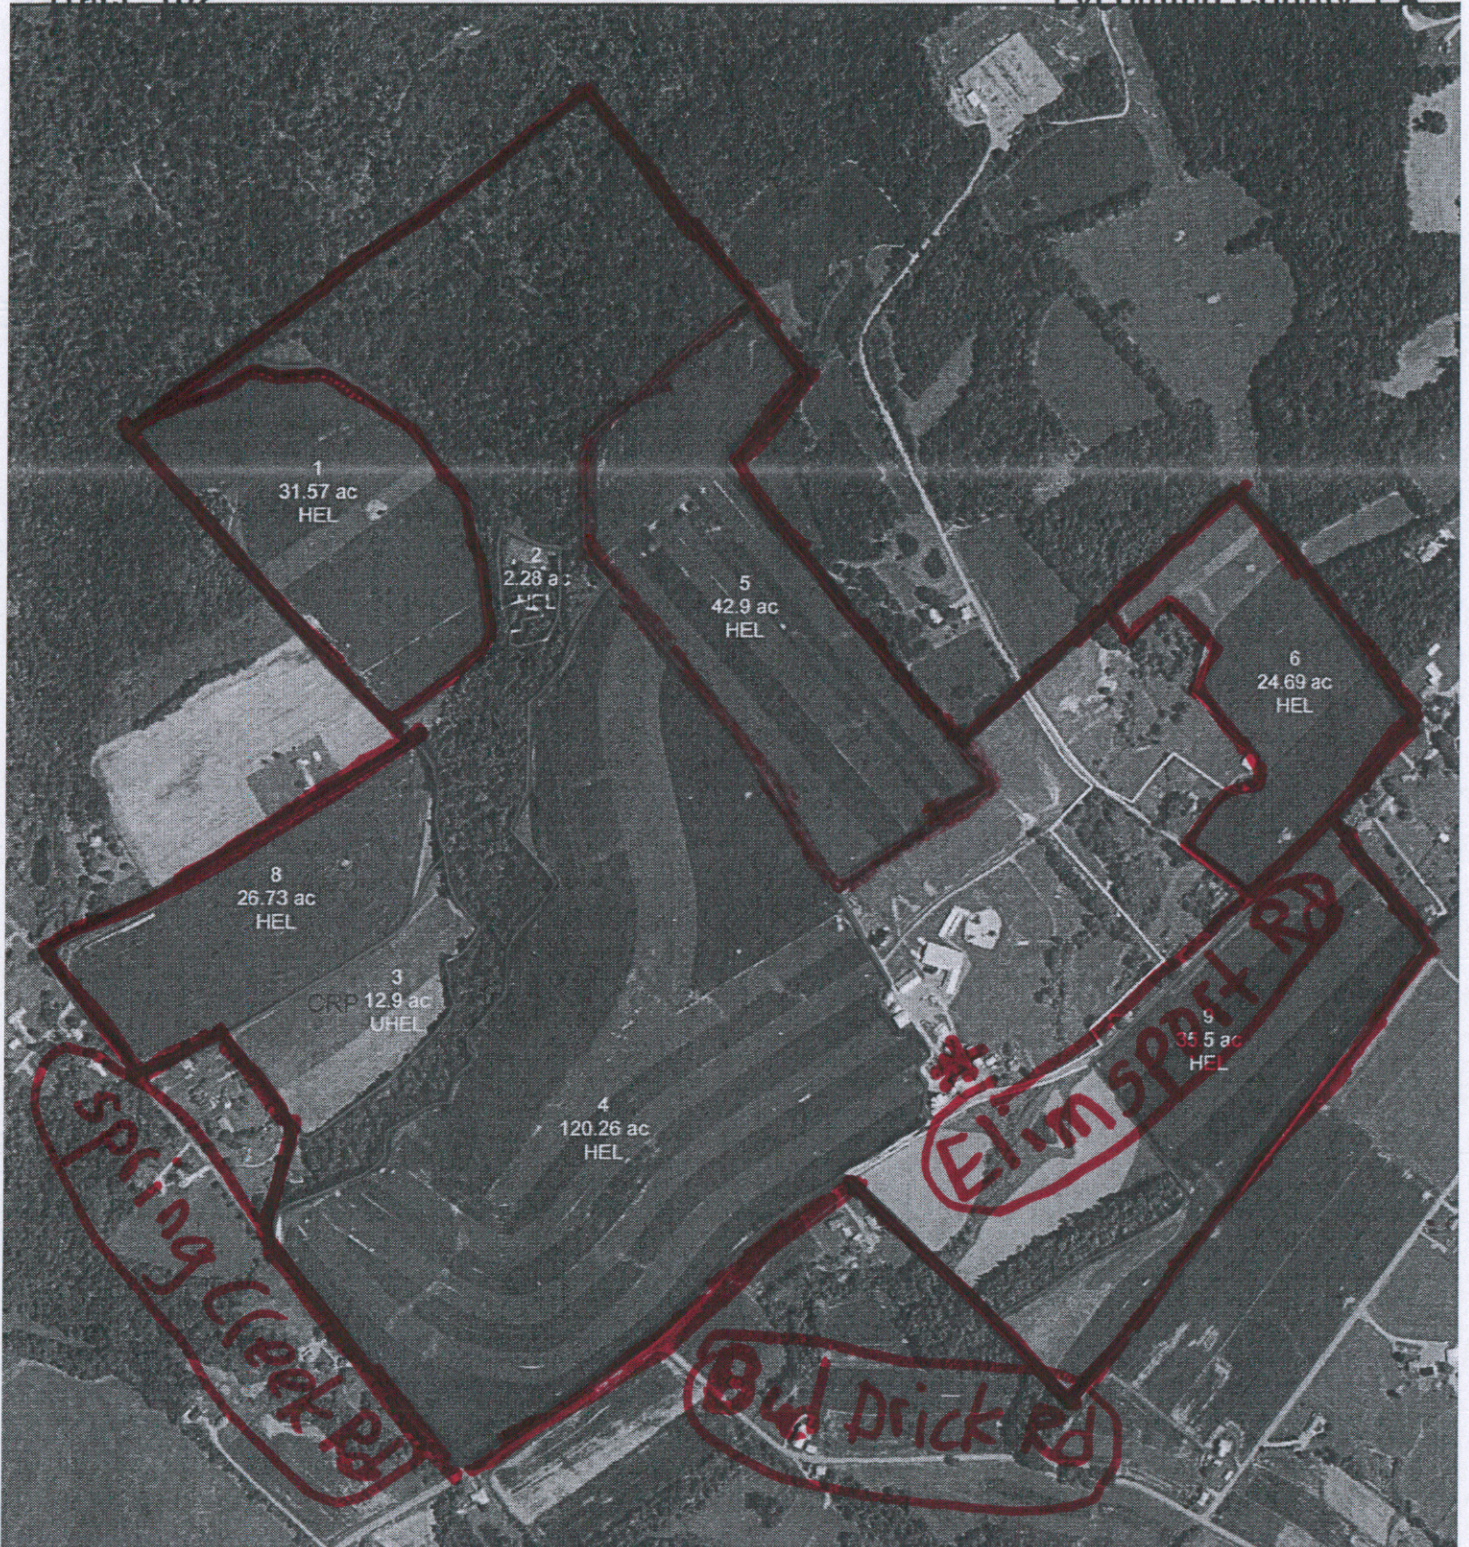

Farm: 3469

Tract: 182

Lycoming County, PA

\* 41.156654  
- 76.992300