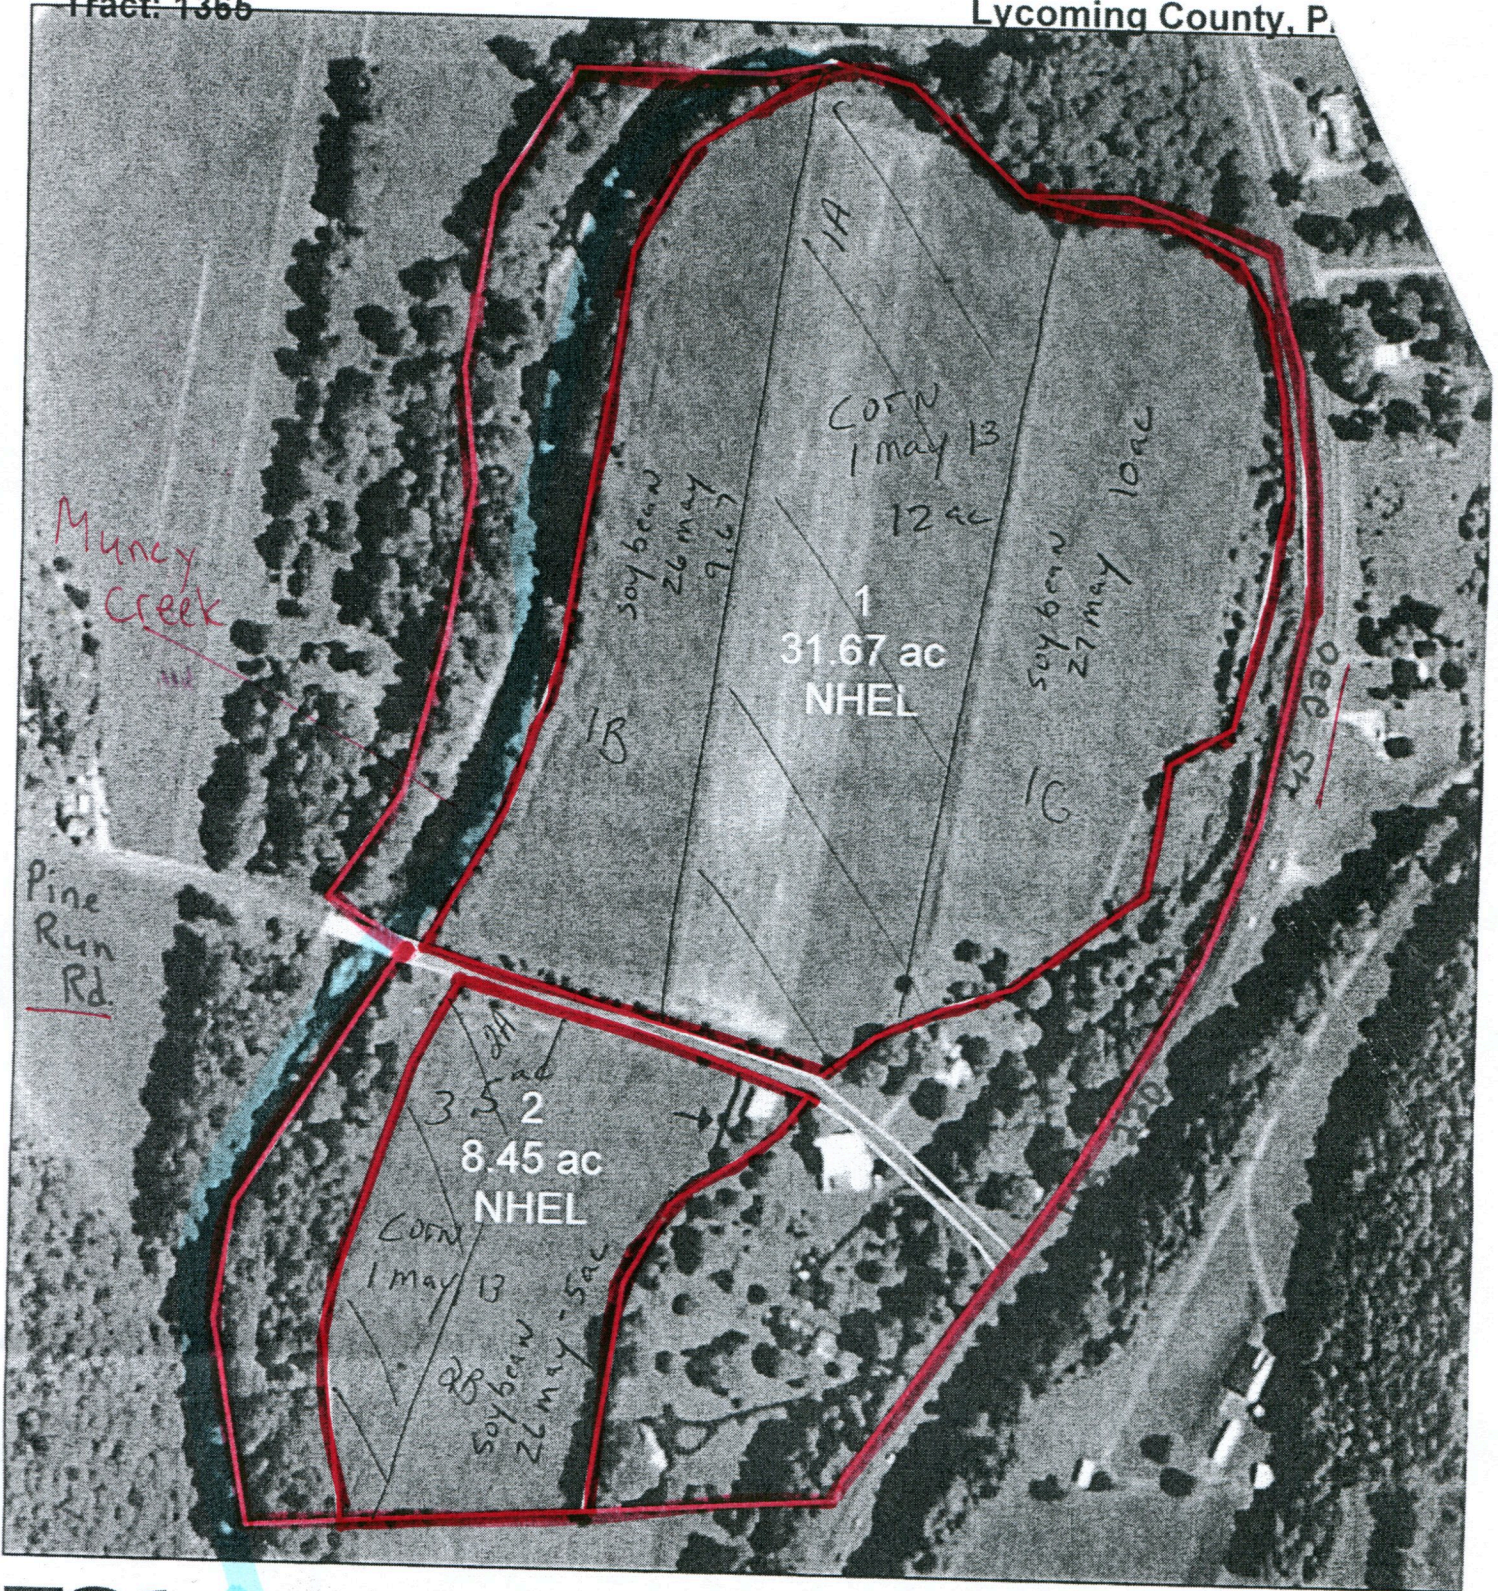

Farm: 1210

Tract: 1365

Lycoming County, Pa.

United States Department of Agriculture
Farm Service Agency

corn - ki - ge -

Digital Photography Year: 2010

Wetland identifiers do not represent the size, shape or specific determination of the area. Refer to your original determination (CPA-026 and attached maps) for exact wetland boundaries and determinations, or contact NRCS.

Farm/Tract Bounda

Wetland Determination Identifier

- Restricted Use
- Limited Restrictions
- Exempt from Conservation Compliance Provisions

Roads Layer Provided by Dynamap/2000 Tele Atl