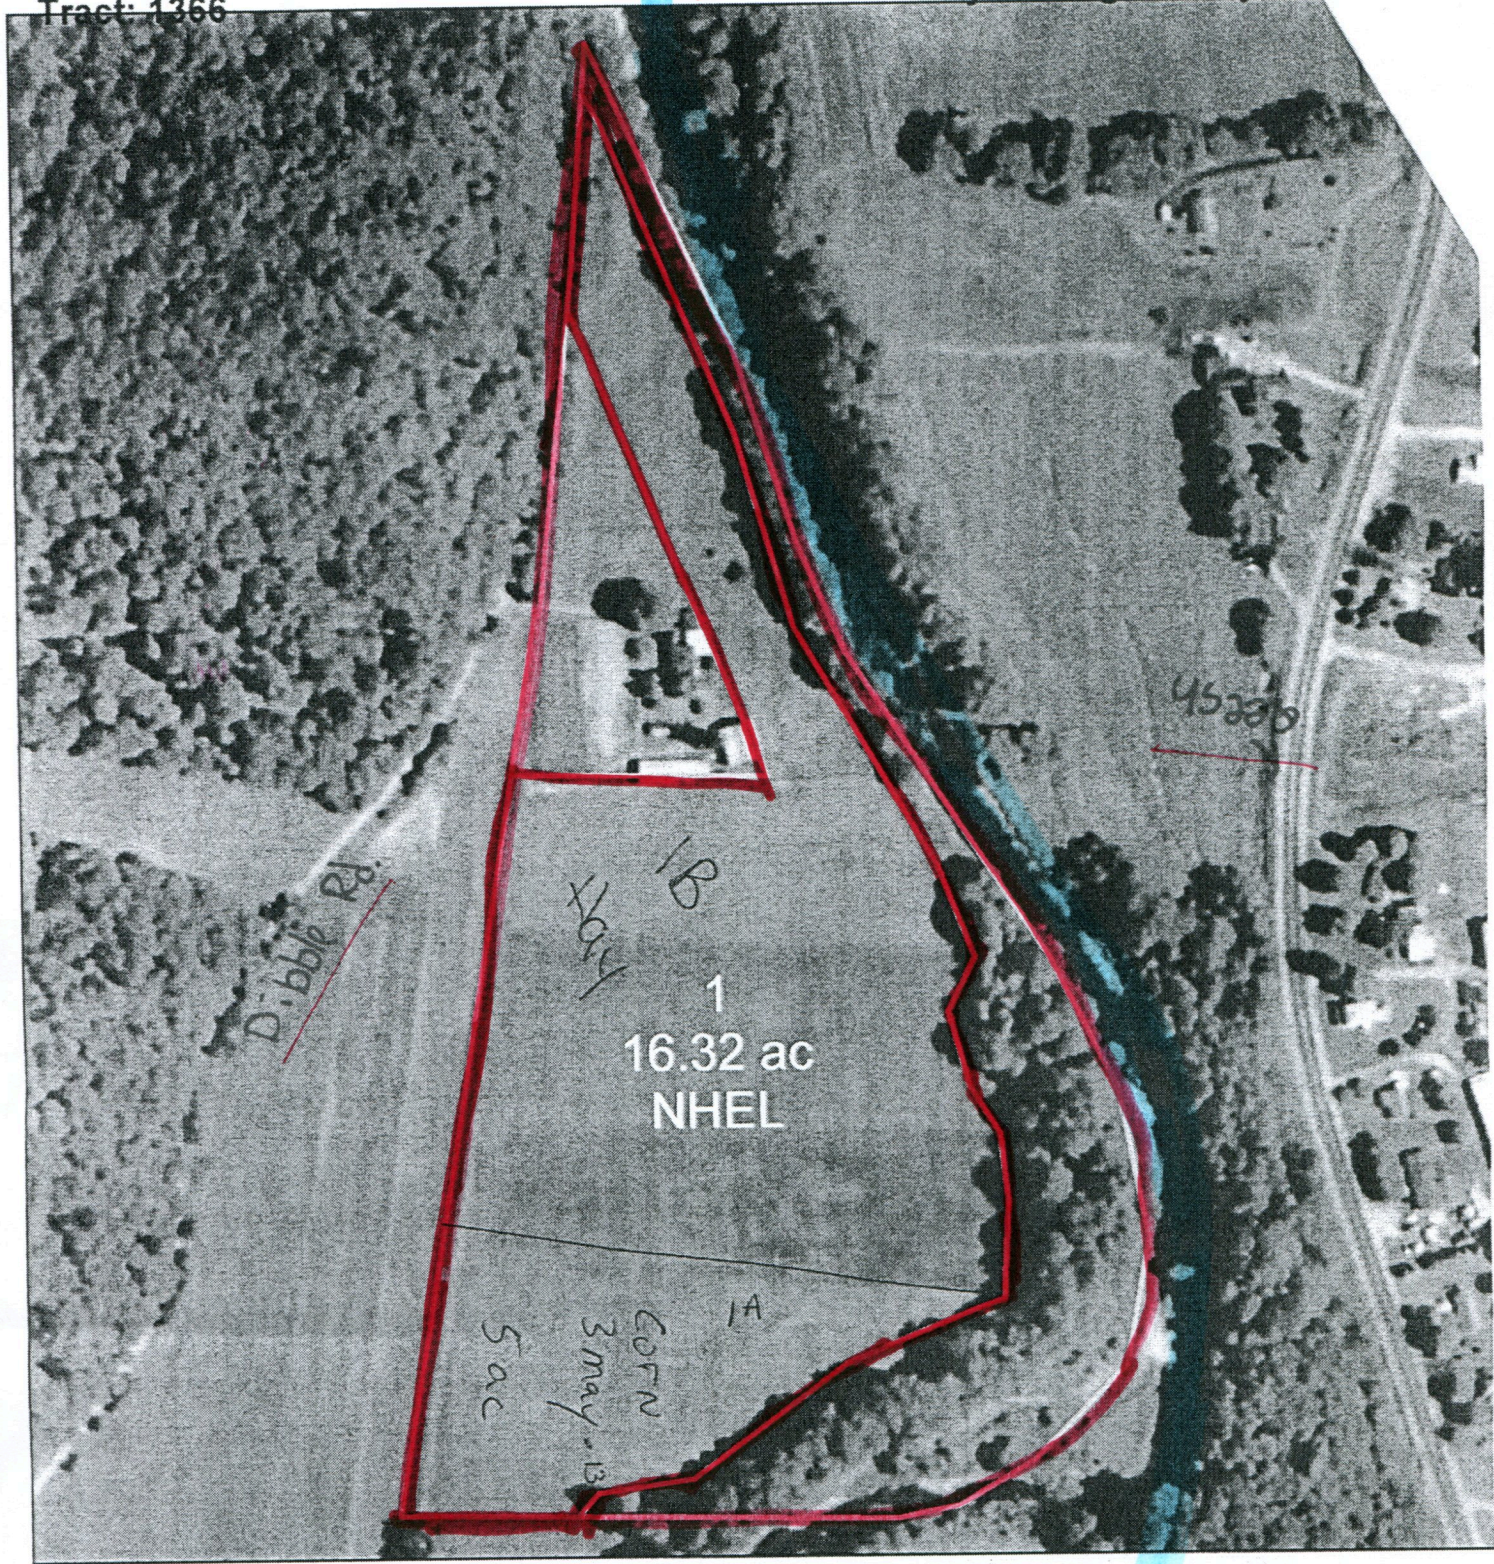

Farm: 1216
Tract: 1366

Muncy creek
Lycoming County, PA

United States Department of Agriculture
Farm Service Agency

corn 3 May-13

Digital Photography Year: 2010

Wetland identifiers do not represent the size, shape or specific determination of the area. Refer to your original determination (CPA-026 and attached maps) for exact wetland boundaries and determinations, or contact NRCS.

Farm/Tract Bounda

- Wetland Determination Identifier**
- Restricted Use
 - ▽ Limited Restrictions
 - Exempt from Conservation Compliance Provisions

Roads Layer Provided by Dynamap/2000 Tele At