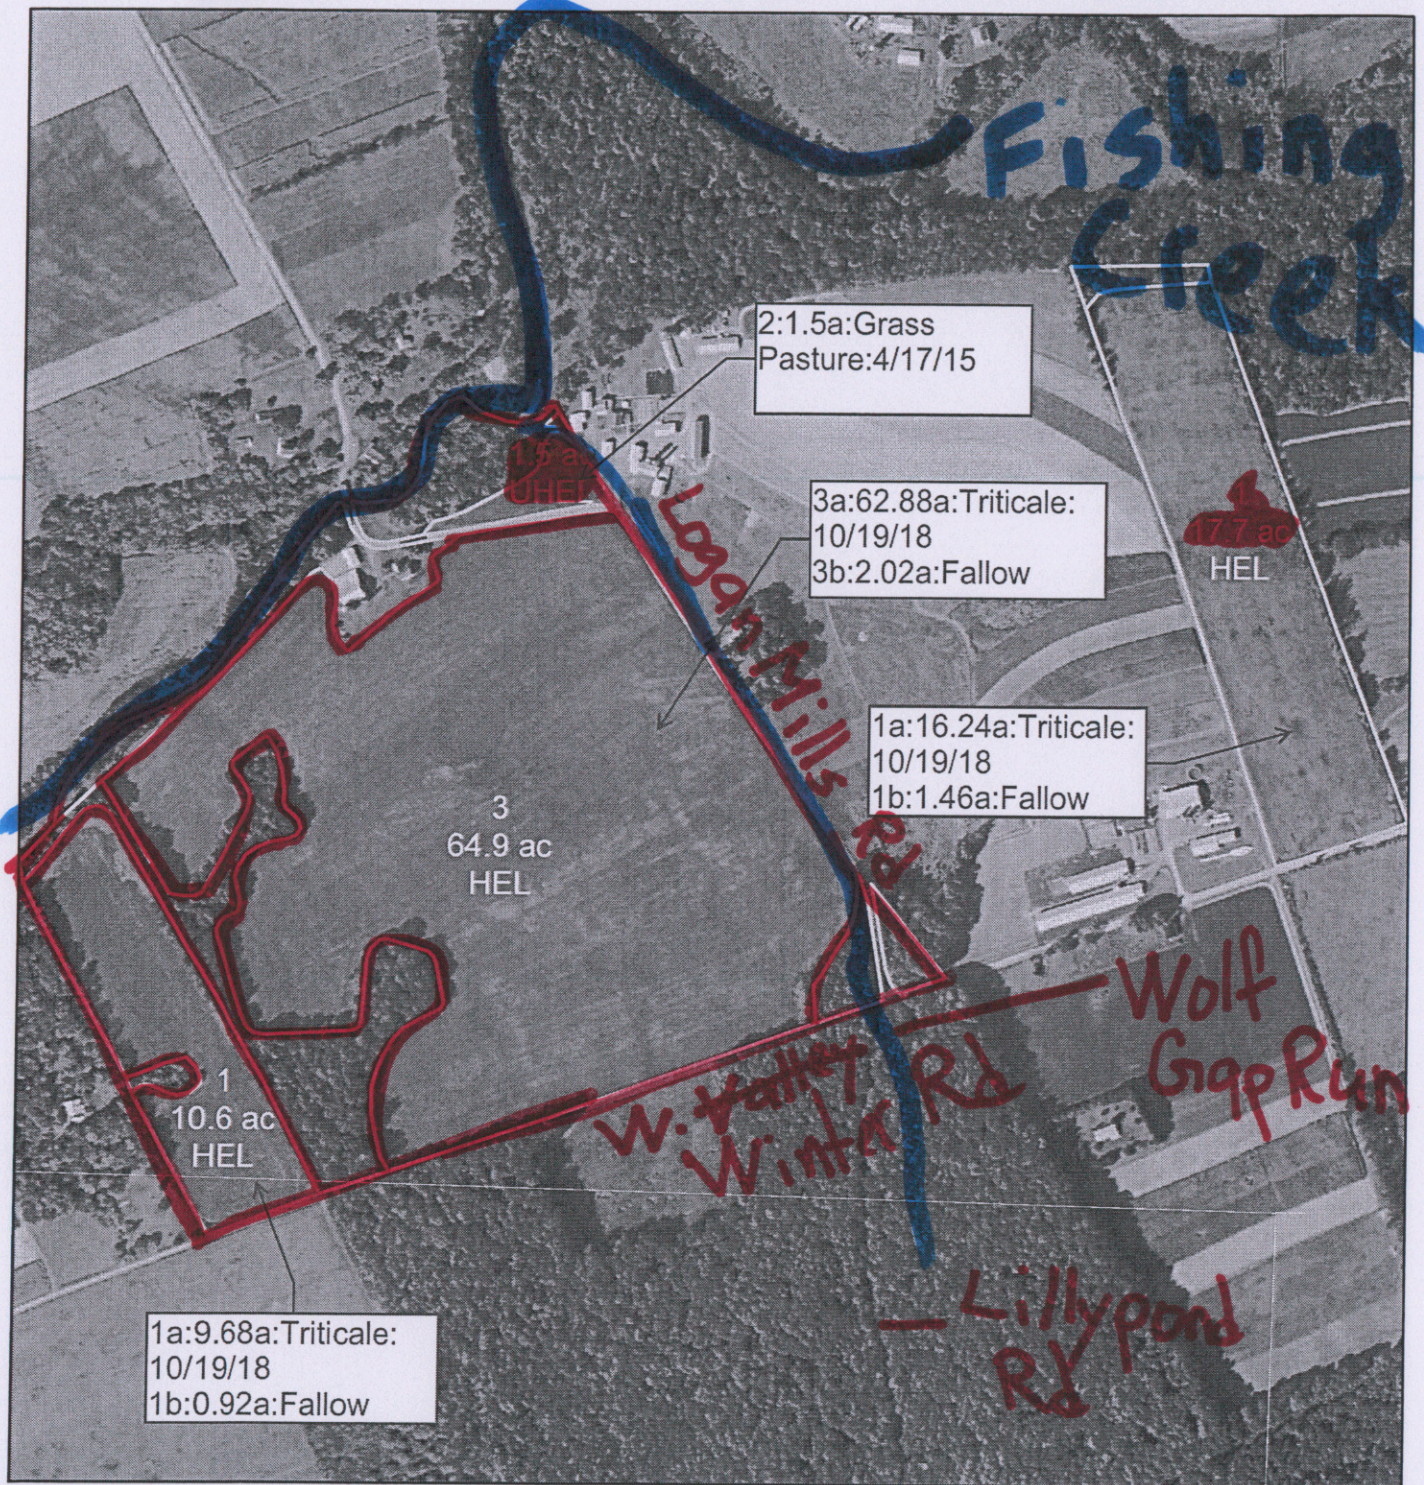

Farm 1394 NI
 Tract 479,10492

Owner: SCHRACK FARMS PTN
 Operator: SCHRACK FARMS PTN

USDA United States Department of Agriculture
 Farm Service Agency

□ Farm/Tract Boundary

Wetland Determination Identifiers

- Restricted Use
- ▼ Limited Restrictions
- Exempt from Conservation Compliance Provisions

Digital Photography Year: 2013

Wetland identifiers do not represent the size, shape or specific determination of the area. Refer to your original determination (CPA-026 and attached maps) for exact wetland boundaries and determinations, or contact NRCS.

Roads Layer Provided by Dynamap/2000 Tele Atlas