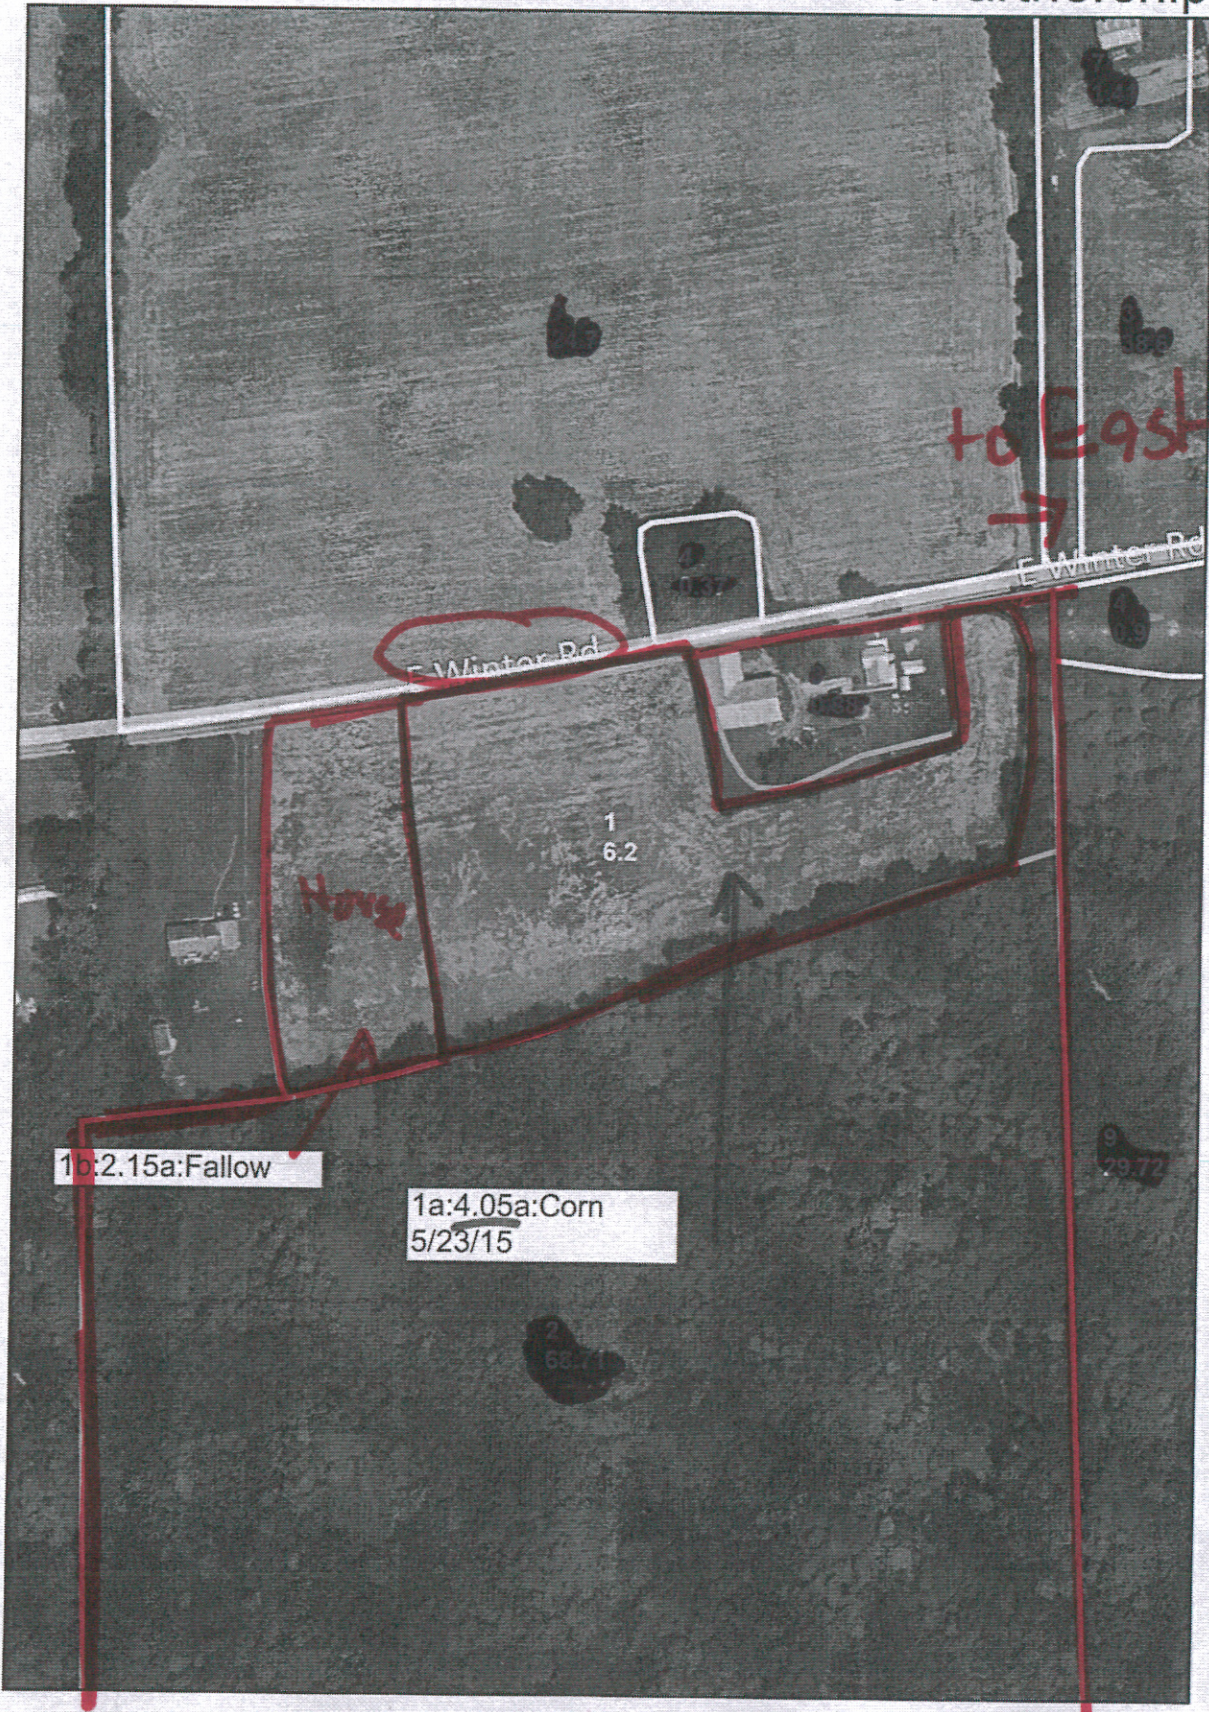

FSA Farm# : 640  
FSA Tract# : 675

# Daniel M Boone Schrack Farms Partnership

1b:2.15a:Fallow

1a:4.05a:corn  
5/23/15

House

1  
6.2

to Eastville  
→

E Winter Rd

E Winter Rd