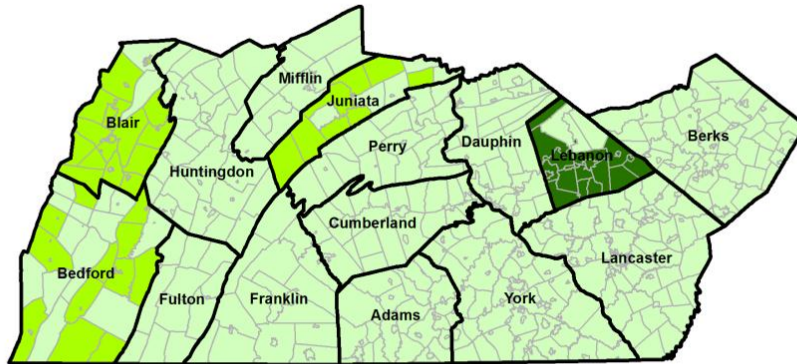

SC Region- Municipal Onlot Sewage Service Depiction

The following map depicts the most current types of municipal onlot sewage service for the Southcentral region (updated 3/1/15).

SC Region Municipal Onlot Sewage Service Areas

SC Region Municipal Onlot Sewage Service Areas

MUNICIPALITY	COUNTY	JOINT LOCAL AGENCY NAME
Wiconisco Township	Dauphin	
Williams Township	Dauphin	
Williamsburg Borough	Blair	
Williamstown Borough	Dauphin	
Windsor Borough	York	
Windsor Township	Berks	
Windsor Township	York	
Winterstown Borough	York	
Womelsdorf Borough	Berks	
Wood Township	Huntingdon	
Woodbury Borough	Bedford	
Woodbury Township	Bedford	
Woodbury Township	Blair	Blair County Sanitary Administrative Committee
Wormleysburg Borough	Cumberland	
Wrightsville Borough	York	
Wyomissing Borough	Berks	
Yoe Borough	York	
York City	York	
York Haven Borough	York	
York Springs Borough	Adams	
York Township	York	
Yorkana Borough	York	