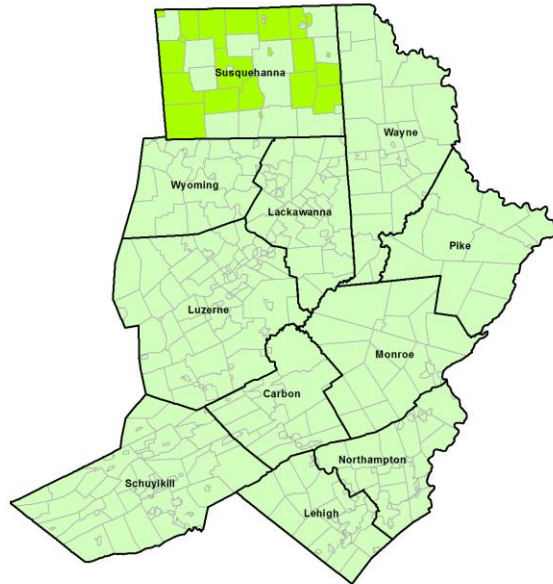

NE Region – Municipal Onlot Sewage Service Depiction

The following map depicts the most current types of municipal onlot sewage service for the Northeastern region (updated 3/1/15).

NE Region Municipal Onlot Sewage Service Areas

NE Region Municipal Onlot Sewage Service Areas

MUNICIPALITY	COUNTY	JOINT LOCAL AGENCY NAME
Upper Macungie Township	Lehigh	
Upper Mahantango Township	Schuylkill	
Upper Milford Township	Lehigh	
Upper Mount Bethel Township	Northampton	
Upper Nazareth Township	Northampton	
Upper Saucon Township	Lehigh	
Vandling Borough	Lackawanna	
Walker Township	Schuylkill	
Walnutport Borough	Northampton	
Warrior Run Borough	Luzerne	
Washington Township	Lehigh	
Washington Township	Northampton	
Washington Township	Schuylkill	
Washington Township	Wyoming	
Waverly Township	Lackawanna	
Waymart Borough	Wayne	
Wayne Township	Schuylkill	
Weatherly Borough	Carbon	
Weisenberg Township	Lehigh	
Weissport Borough	Carbon	
West Abington Township	Lackawanna	
West Brunswick Township	Schuylkill	
West Easton Borough	Northampton	
West Hazleton Borough	Luzerne	
West Mahanoy Township	Schuylkill	
West Penn Township	Schuylkill	
West Pittston Borough	Luzerne	
West Wyoming Borough	Luzerne	
Westfall Township	Pike	
White Haven Borough	Luzerne	
Whitehall Township	Lehigh	
Wilkes-Barre City	Luzerne	
Wilkes-Barre Township	Luzerne	
Williams Township	Northampton	
Wilson Borough	Northampton	
Wind Gap Borough	Northampton	
Windham Township	Wyoming	
Wright Township	Luzerne	
Wyoming Borough	Luzerne	
Yatesville Borough	Luzerne	