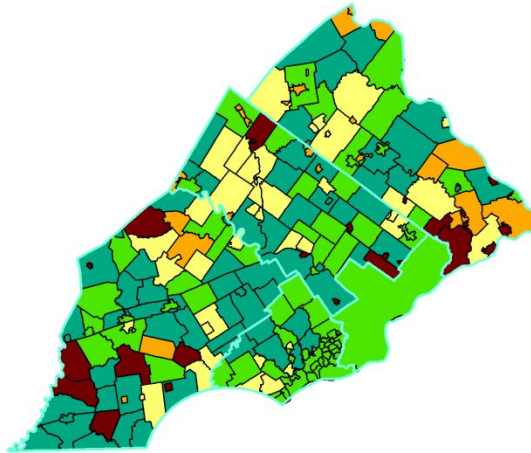

SE Region - Plan Aging

The following map depicts the most current Act 537 official plan ages for the Southeast region (updated 1/1/15)

Municipality Plan Age

-  Plan less than 5 years
-  Plan between 5 and 10 years
-  Plan between 10 and 20 years
-  Plan between 20 and 40 years
-  Plan older than 40 years