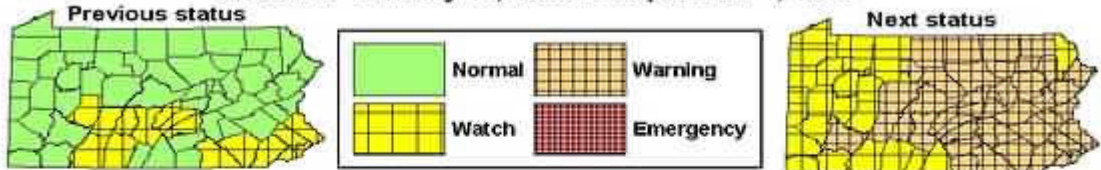

# Declared Drought Status

Effective: January 15, 1993 to September 1, 1995

Source of information: Press Release-1/15/1993