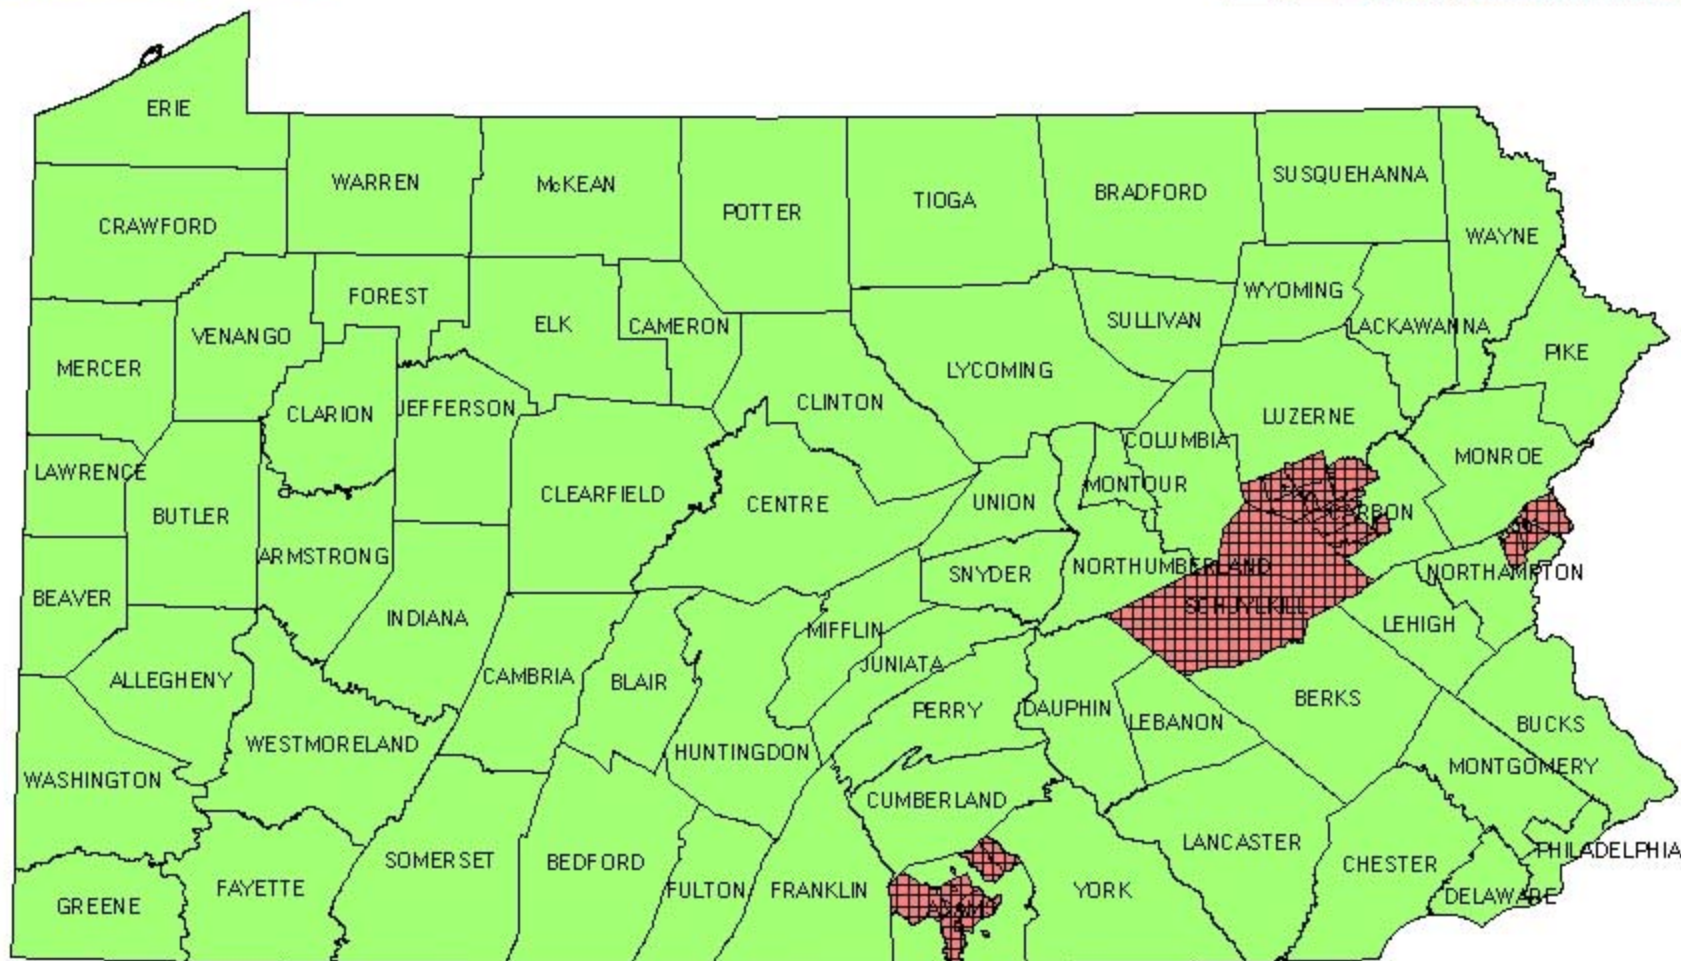

# Declared Drought Status

Effective: November 14, 1980 to November 18, 1980

Source of information: Governor's Proclamation-11/14/1980