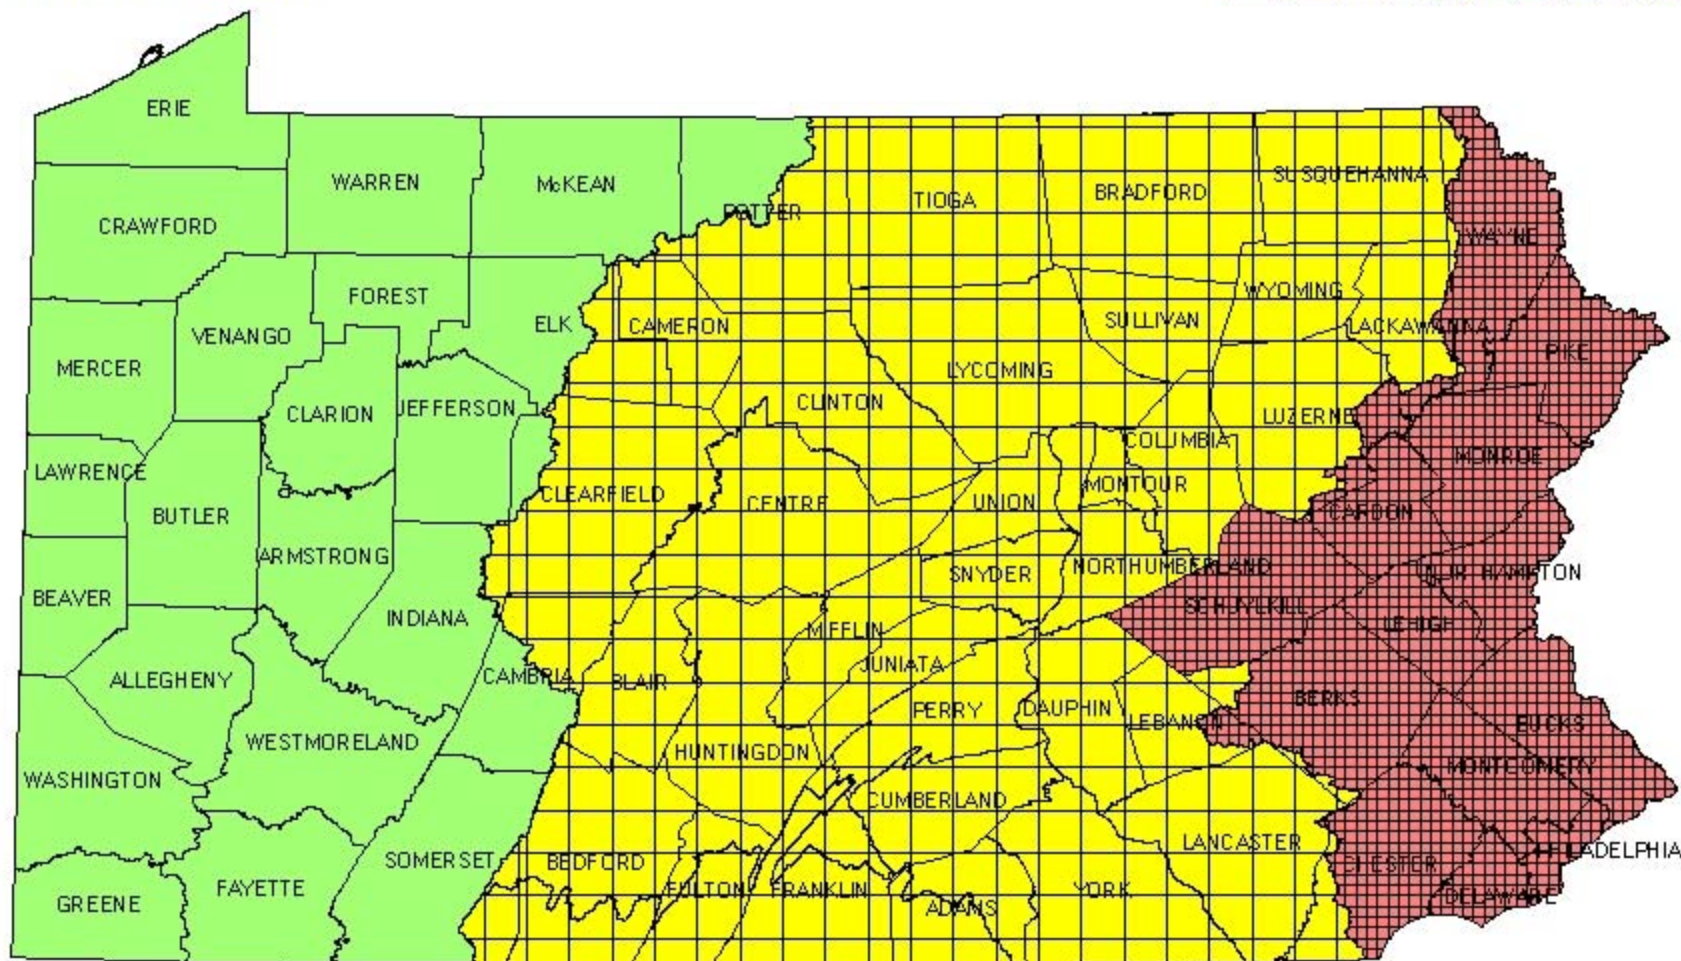

Declared Drought Status

Effective: July 29, 1985 to October 22, 1985

Source of information: DER letter to water suppliers-5/29/1985