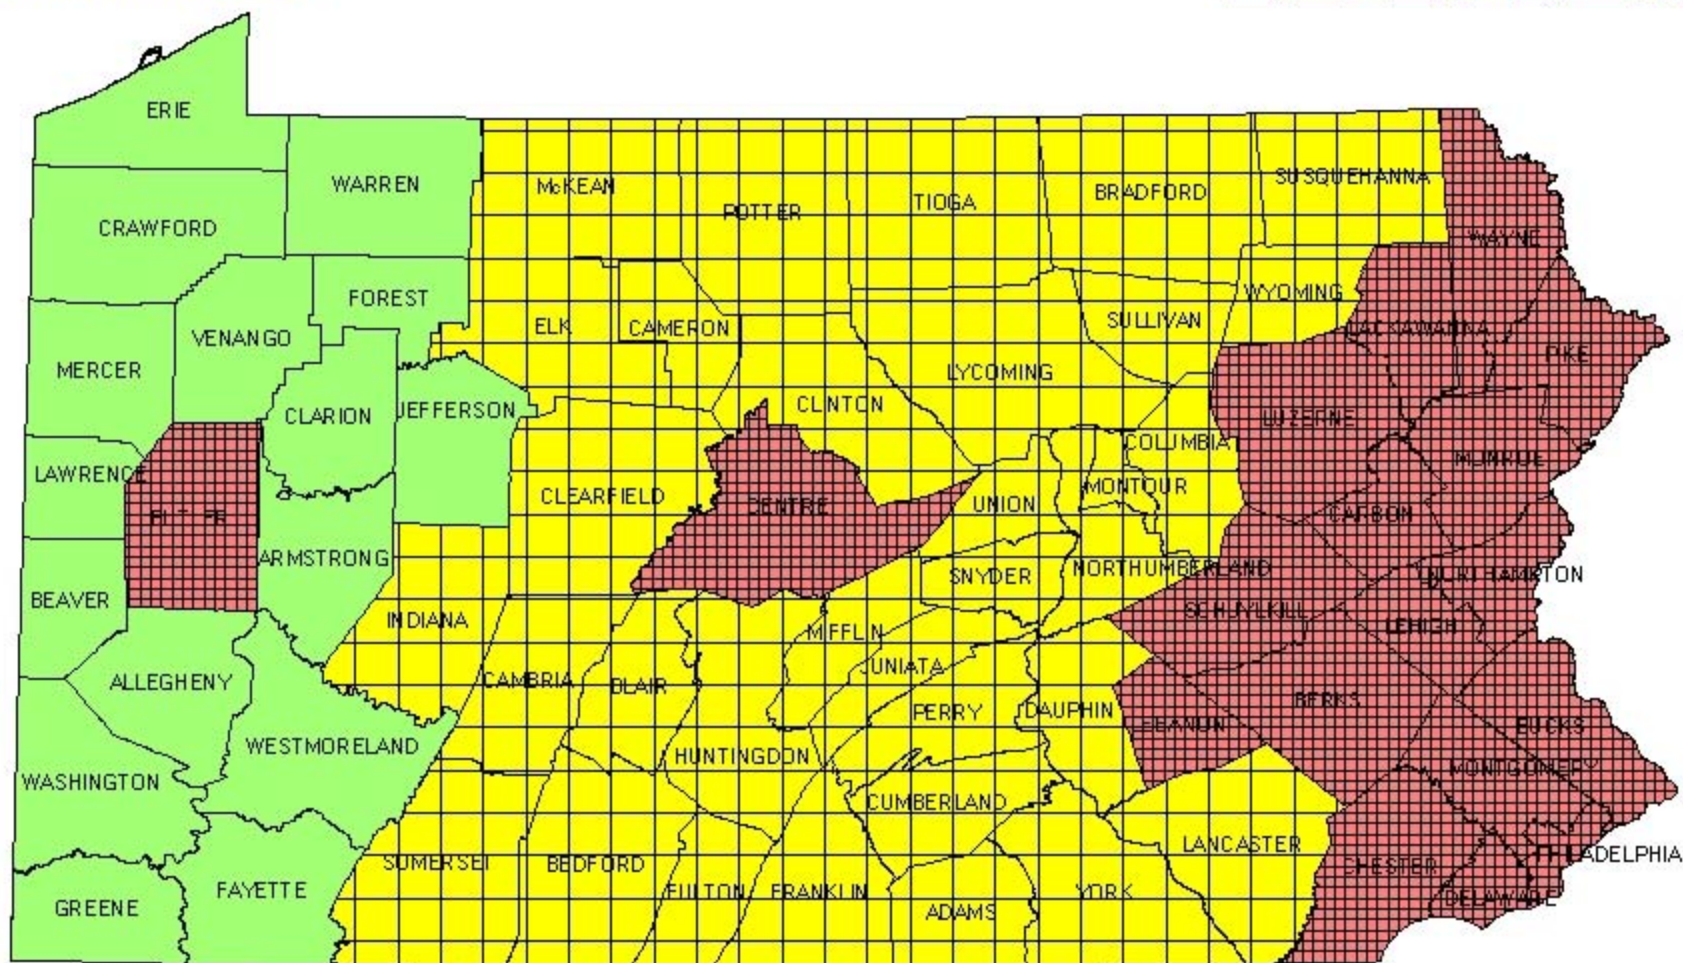

Declared Drought Status

Effective: October 29, 1985 to December 19, 1985

Source of information: Governor's Proclamation-10/29/1985