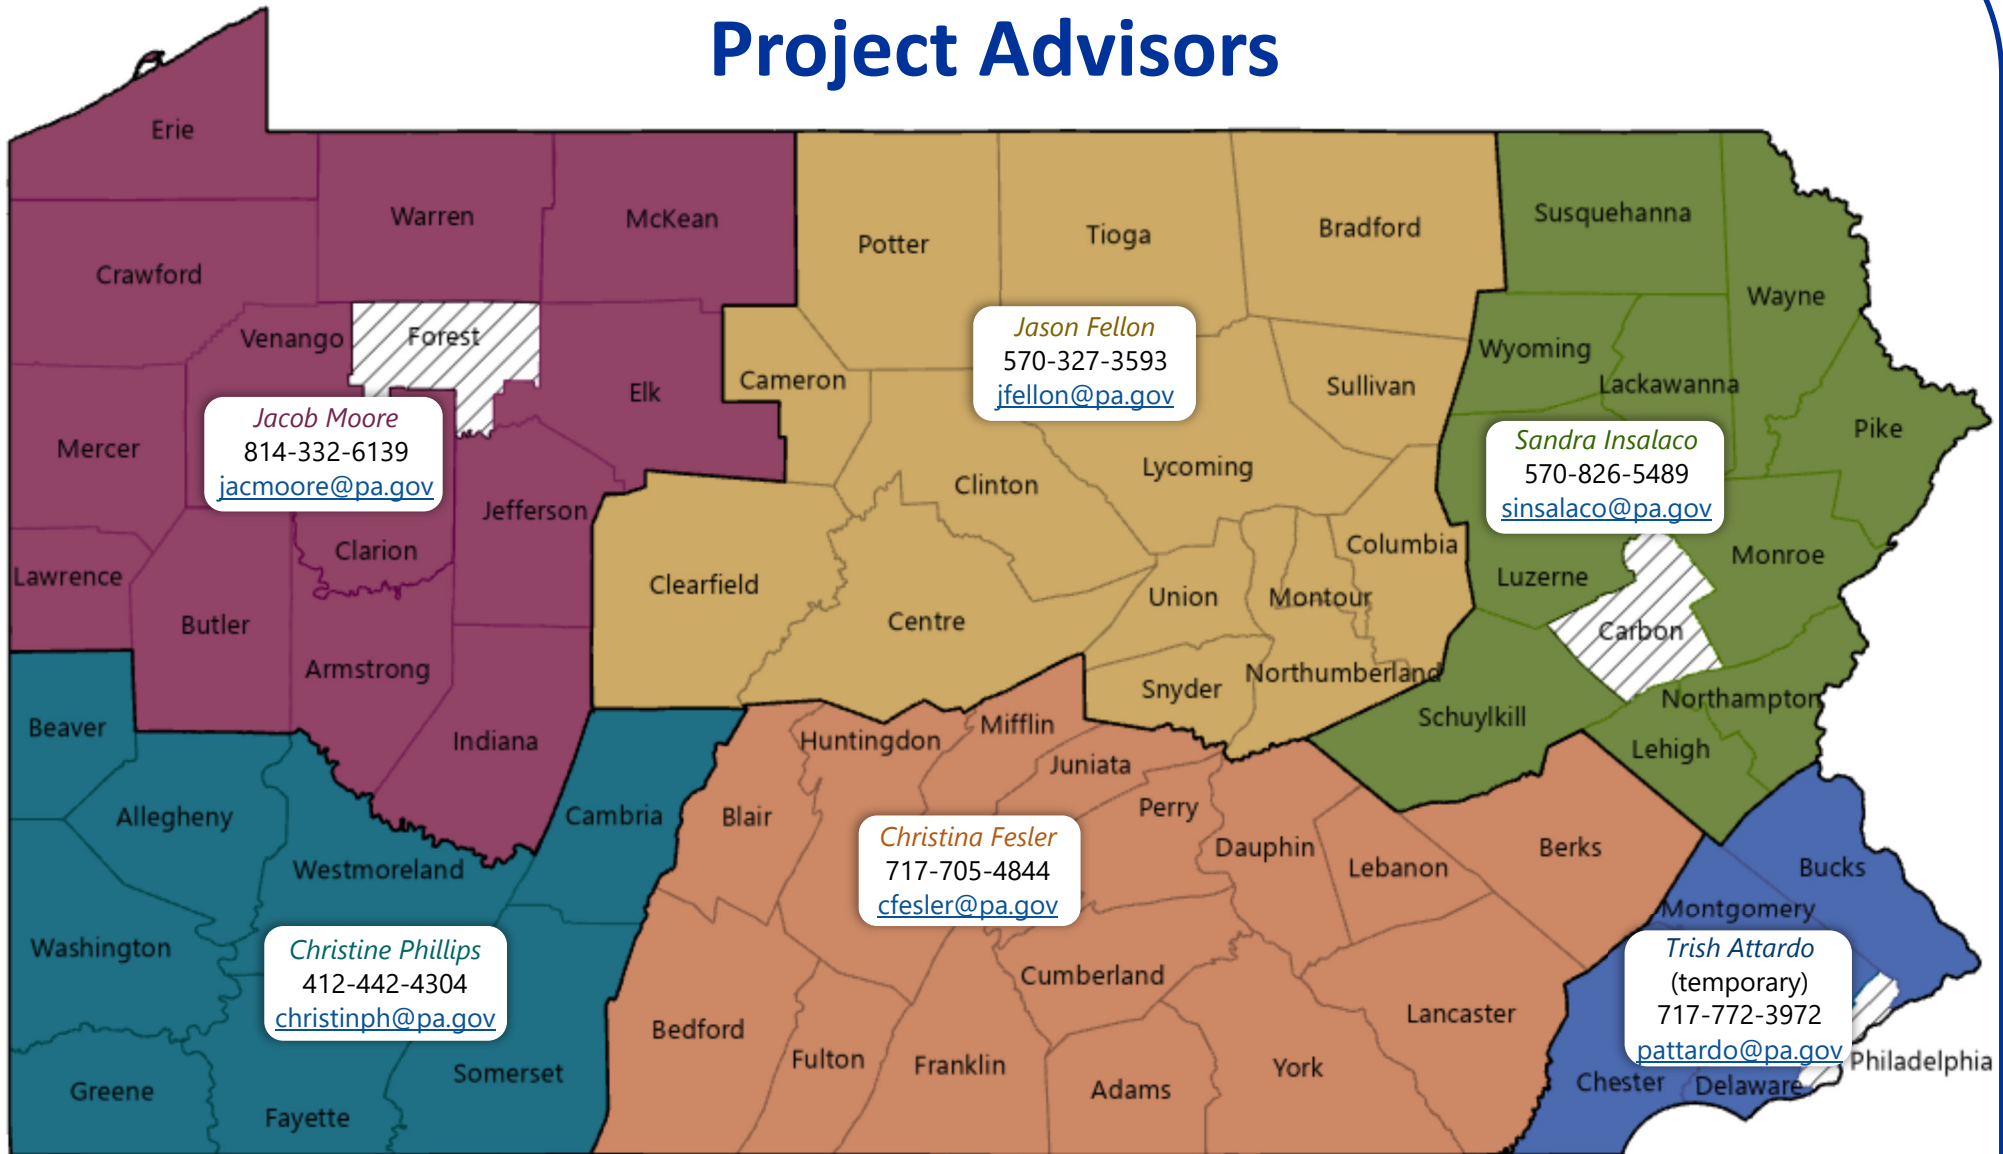

Conservation District Watershed Specialist Program Project Advisors

Project Advisors are a first point of contact for watershed specialist grant support, grant reimbursement assistance, and funding opportunities to advance the watershed restoration, protection, outreach and education activities occurring within their assigned area.

Pennsylvania
**Department of
Environmental Protection**

Updated: October 2024