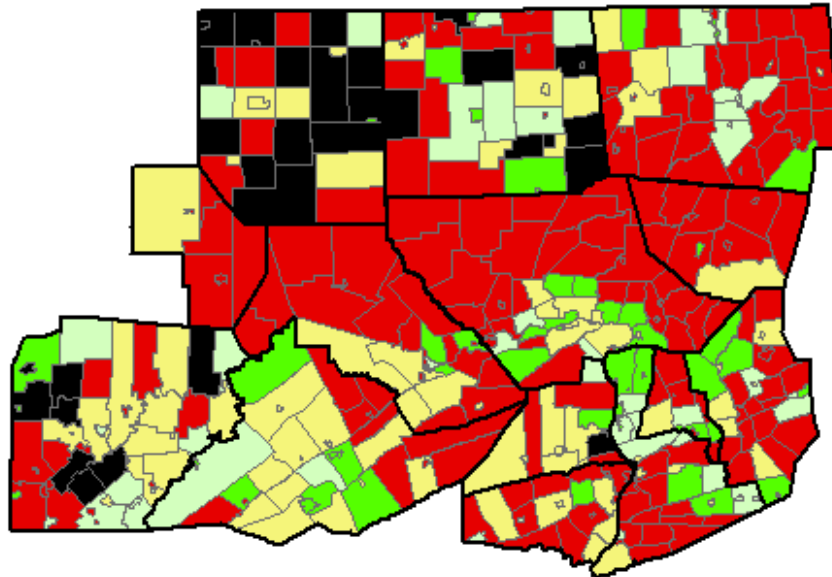

NC Region - Plan Aging

The following map depicts the most current Act 537 official plan ages for the Northcentral region (updated 1/28/11).

NCRO Act 537 Plan Ages

CODE	NAME	COUNTY	DATE	STATUS
53902	Abbott Township	Potter	11/2/2000	Plan between 10 and 20 years
55902	Adams Township	Snyder	6/7/1974	Plan between 20 and 40 years
8904	Alba Borough	Bradford	6/29/1971	Plan between 20 and 40 years
8905	Albany Township	Bradford	6/29/1971	Plan between 20 and 40 years
53903	Allegany Township	Potter	10/7/1970	Plan older than 40 years
18903	Allison Township	Clinton	6/22/1971	Plan between 20 and 40 years
41906	Anthony Township	Lycoming	1/11/1971	Plan between 20 and 40 years
47902	Anthony Township	Montour	1/22/1971	Plan between 20 and 40 years
8906	Armenia Township	Bradford	6/29/1971	Plan between 20 and 40 years
41907	Armstrong Township	Lycoming	11/22/1997	Plan between 10 and 20 years
19803	Ashland Borough	Columbia	1/1/1967	Plan older than 40 years
8907	Asylum Township	Bradford	6/29/1971	Plan between 20 and 40 years
8801	Athens Borough	Bradford	5/19/2009	Plan less than 5 years old
8908	Athens Township	Bradford	6/8/2005	Plan between 5 and 10 years
53904	Austin Borough	Potter	12/29/1992	Plan between 10 and 20 years
18904	Avis Borough	Clinton	7/2/1971	Plan between 20 and 40 years
18905	Bald Eagle Township	Clinton	8/17/1995	Plan between 10 and 20 years
41908	Bastress Township	Lycoming	1/11/1971	Plan between 20 and 40 years
19904	Beaver Township	Columbia	9/2/1971	Plan between 20 and 40 years
55903	Beaver Township	Snyder	5/6/1976	Plan between 20 and 40 years
55904	Beavertown Borough	Snyder	8/8/2003	Plan between 5 and 10 years
17904	Beccaria Township	Clearfield	2/20/2003	Plan between 5 and 10 years
18906	Beech Creek Borough	Clinton	4/6/1998	Plan between 10 and 20 years
18907	Beech Creek Township	Clinton	4/26/1997	Plan between 10 and 20 years
17905	Bell Township	Clearfield	3/19/1973	Plan between 20 and 40 years
14802	Bellefonte Borough	Centre	6/6/2007	Plan less than 5 years old
14904	Benner Township	Centre	3/19/2004	Plan between 5 and 10 years
19905	Benton Borough	Columbia	10/29/1991	Plan between 10 and 20 years
19906	Benton Township	Columbia	11/22/1997	Plan between 10 and 20 years
19001	Berwick Borough	Columbia	12/23/2009	Plan less than 5 years old
17906	Bigler Township	Clearfield	6/2/2003	Plan between 5 and 10 years
53905	Bingham Township	Potter	10/1/1970	Plan older than 40 years
17907	Bloom Township	Clearfield	10/3/1970	Plan older than 40 years
19002	Bloomsburg Borough	Columbia	9/2/1971	Plan between 20 and 40 years
59903	Bloss Township	Tioga	12/18/1970	Plan older than 40 years
59904	Blossburg Borough	Tioga	12/7/1970	Plan older than 40 years
14905	Boggs Township	Centre	12/19/2000	Plan between 10 and 20 years
17908	Boggs Township	Clearfield	12/19/2000	Plan between 10 and 20 years
17909	Bradford Township	Clearfield	10/9/1992	Plan between 10 and 20 years
17910	Brady Township	Clearfield	10/5/1970	Plan older than 40 years
41909	Brady Township	Lycoming	12/6/2001	Plan between 5 and 10 years
19907	Briar Creek Borough	Columbia	10/11/2005	Plan between 5 and 10 years
19908	Briar Creek Township	Columbia	9/2/1971	Plan between 20 and 40 years
17911	Brisbin Borough	Clearfield	8/23/1988	Plan between 20 and 40 years