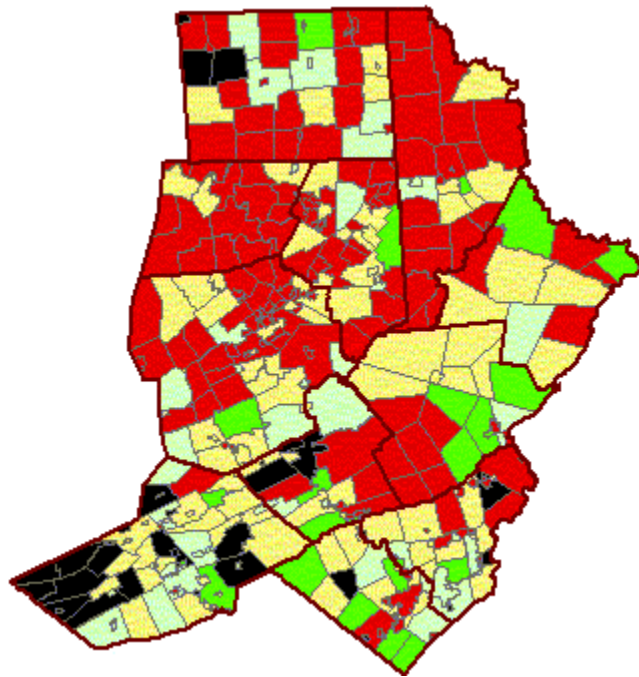

NE Region - Plan Aging

The following map depicts the most current Act 537 official plan ages for the Northeast region (updated 1/28/11).

Municipality Plan Age	
	Plan less than 5 years old
	Plan between 5 and 10 years
	Plan between 10 and 20 years
	Plan between 20 and 40 years
	Plan older than 40 years