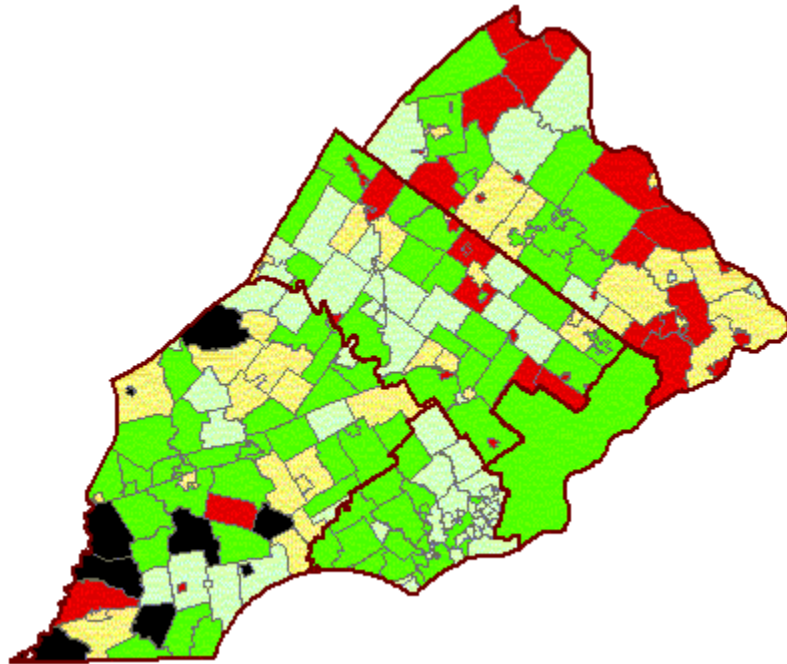

SE Region - Plan Aging

The following map depicts the most current Act 537 official plan ages for the Southwest region (updated 1/28/11).

SERO Act 537 Plan Ages

CODE	NAME	COUNTY	DATE	STATUS
46001	Abington Township	Montgomery	11/5/2008	Plan less than 5 years old
23815	Aldan Borough	Delaware	5/2/2003	Plan between 5 and 10 years
46810	Ambler Borough	Montgomery	1/1/1973	Plan between 20 and 40 years
23006	Aston Township	Delaware	10/11/2006	Plan less than 5 years old
15909	Atglen Borough	Chester	7/8/1993	Plan between 10 and 20 years
15910	Avondale Borough	Chester	9/24/2001	Plan between 5 and 10 years
9915	Bedminster Township	Bucks	11/20/2003	Plan between 5 and 10 years
9004	Bensalem Township	Bucks	1/1/1971	Plan between 20 and 40 years
23935	Bethel Township	Delaware	2/3/2009	Plan less than 5 years old
15911	Birmingham Township	Chester	10/12/2000	Plan between 10 and 20 years
46811	Bridgeport Borough	Montgomery	1/1/1973	Plan between 20 and 40 years
9916	Bridgeton Township	Bucks	9/25/1984	Plan between 20 and 40 years
9005	Bristol Borough	Bucks	1/1/1971	Plan between 20 and 40 years
9001	Bristol Township	Bucks	10/8/1999	Plan between 10 and 20 years
23816	Brookhaven Borough	Delaware	10/11/2006	Plan less than 5 years old
46922	Bryn Athyn Borough	Montgomery	3/5/2008	Plan less than 5 years old
9917	Buckingham Township	Bucks	3/2/2009	Plan less than 5 years old
15912	Caln Township	Chester	3/26/2010	Plan less than 5 years old
23936	Chadds Ford Township	Delaware	10/11/2006	Plan less than 5 years old
9918	Chalfont Borough	Bucks	12/15/2006	Plan less than 5 years old
15913	Charlestown Township	Chester	3/10/2009	Plan less than 5 years old
46003	Cheltenham Township	Montgomery	1/1/1973	Plan between 20 and 40 years
23001	Chester	Delaware	2/3/2009	Plan less than 5 years old
23937	Chester Heights Borough	Delaware	5/2/2003	Plan between 5 and 10 years
23817	Chester Township	Delaware	2/3/2009	Plan less than 5 years old
23818	Clifton Heights Borough	Delaware	10/11/2006	Plan less than 5 years old
15001	Coatesville	Chester	10/21/2009	Plan less than 5 years old
46923	Collegetown Borough	Montgomery	2/26/2004	Plan between 5 and 10 years
23007	Collingdale Borough	Delaware	5/2/2003	Plan between 5 and 10 years
23819	Colwyn Borough	Delaware	5/2/2003	Plan between 5 and 10 years
23938	Concord Township	Delaware	10/11/2006	Plan less than 5 years old
46006	Conshohocken Borough	Montgomery	3/6/1997	Plan between 10 and 20 years
23008	Darby Borough	Delaware	5/2/2003	Plan between 5 and 10 years
23009	Darby Township	Delaware	5/2/2003	Plan between 5 and 10 years
46924	Douglass Township	Montgomery	6/24/2009	Plan less than 5 years old
15804	Downingtown Borough	Chester	3/17/2006	Plan less than 5 years old
9808	Doylestown Borough	Bucks	3/17/2006	Plan less than 5 years old
9919	Doylestown Township	Bucks	12/15/2006	Plan less than 5 years old
9920	Dublin Borough	Bucks	3/19/1986	Plan between 20 and 40 years
9921	Durham Townshi	Bucks	9/25/1984	Plan between 20 and 40 years
15914	East Bradford Township	Chester	1/24/1992	Plan between 10 and 20 years
15915	East Brandywine Township	Chester	3/14/2002	Plan between 5 and 10 years
15916	East Caln Township	Chester	3/17/2006	Plan less than 5 years old
15917	East Coventry Township	Chester	10/8/2003	Plan between 5 and 10 years