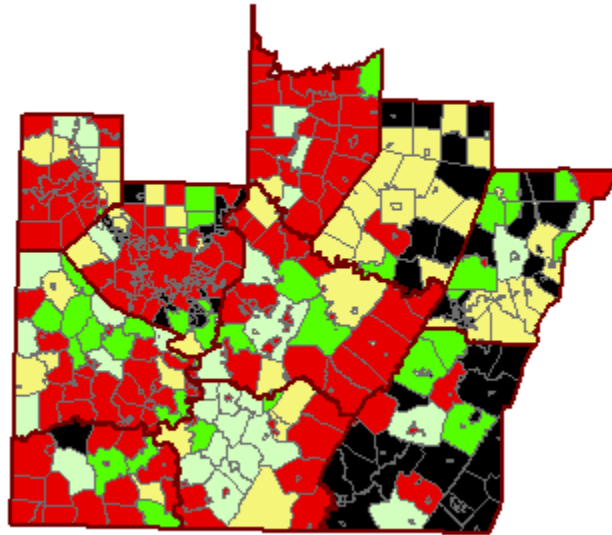

## SW Region - Plan Aging

The following map depicts the most current Act 537 official plan ages for the Southwest region (updated 1/28/11).

SWRO Act 537 Plan Ages

<b>CODE</b>	<b>NAME</b>	<b>COUNTY</b>	<b>DATE</b>	<b>STATUS</b>
11917	Adams Township	Cambria	3/30/1995	Plan between 10 and 20 years
65921	Adamsburg Borough	Westmoreland	5/4/1971	Plan between 20 and 40 years
56904	Addison Borough	Somerset	1/1/1968	Plan older than 40 years
56905	Addison Township	Somerset	1/1/1968	Plan older than 40 years
2901	Aleppo Township	Allegheny	12/1/1970	Plan older than 40 years
30902	Aleppo Township	Greene	9/1/1971	Plan between 20 and 40 years
4001	Aliquippa	Beaver	1/1/1971	Plan between 20 and 40 years
11918	Allegheny Township	Cambria	11/20/1992	Plan between 10 and 20 years
56906	Allegheny Township	Somerset	1/1/1968	Plan older than 40 years
65922	Allegheny Township	Westmoreland	7/4/1998	Plan between 10 and 20 years
63912	Allenport Borough	Washington	3/10/1972	Plan between 20 and 40 years
4002	Ambridge Borough	Beaver	1/5/2010	Plan less than 5 years old
63913	Amwell Township	Washington	3/10/1972	Plan between 20 and 40 years
3801	Apollo Borough	Armstrong	6/1/1980	Plan between 20 and 40 years
3906	Applewold Borough	Armstrong	6/1/1980	Plan between 20 and 40 years
32904	Armagh Borough	Indiana	10/14/2000	Plan between 10 and 20 years
32905	Armstrong Township	Indiana	10/7/1995	Plan between 10 and 20 years
65809	Arnold City	Westmoreland	5/4/1971	Plan between 20 and 40 years
65923	Arona Borough	Westmoreland	6/29/1999	Plan between 10 and 20 years
11919	Ashville Borough	Cambria	2/15/1970	Plan older than 40 years
2801	Aspinwall Borough	Allegheny	1/1/1971	Plan between 20 and 40 years
3907	Atwood Borough	Armstrong	6/1/1980	Plan between 20 and 40 years
2802	Avalon Borough	Allegheny	1/1/1971	Plan between 20 and 40 years
65924	Avonmore Borough	Westmoreland	5/4/1971	Plan between 20 and 40 years
4805	Baden Borough	Beaver	7/6/1993	Plan between 10 and 20 years
2117	Baldwin Borough	Allegheny	1/1/1971	Plan between 20 and 40 years
2803	Baldwin Township	Allegheny	1/1/1971	Plan between 20 and 40 years
32906	Banks Township	Indiana	1/1/1969	Plan older than 40 years
11920	Barr Township	Cambria	9/9/2008	Plan less than 5 years old
63914	Beallsville Borough	Washington	3/10/1972	Plan between 20 and 40 years
4806	Beaver Borough	Beaver	1/1/1971	Plan between 20 and 40 years
4003	Beaver Falls	Beaver	1/10/1997	Plan between 10 and 20 years
2939	Bell Acres Borough	Allegheny	1/1/1996	Plan between 10 and 20 years
65925	Bell Township	Westmoreland	5/4/1971	Plan between 20 and 40 years
26906	Belle Vernon Borough	Fayette	9/1/1972	Plan between 20 and 40 years
2118	Bellevue Borough	Allegheny	1/1/1971	Plan between 20 and 40 years
2804	Ben Avon Borough	Allegheny	1/1/1971	Plan between 20 and 40 years
2902	Ben Avon Heights Borough	Allegheny	1/1/1971	Plan between 20 and 40 years
56907	Benson Borough	Somerset	1/1/1968	Plan older than 40 years
63804	Bentleyville Borough	Washington	12/8/1980	Plan between 20 and 40 years
56908	Berlin Borough	Somerset	1/1/1968	Plan older than 40 years
2119	Bethel Park Borough	Allegheny	1/1/1971	Plan between 20 and 40 years
3908	Bethel Township	Armstrong	6/1/1980	Plan between 20 and 40 years
4917	Big Beaver Borough	Beaver	7/10/2003	Plan between 5 and 10 years