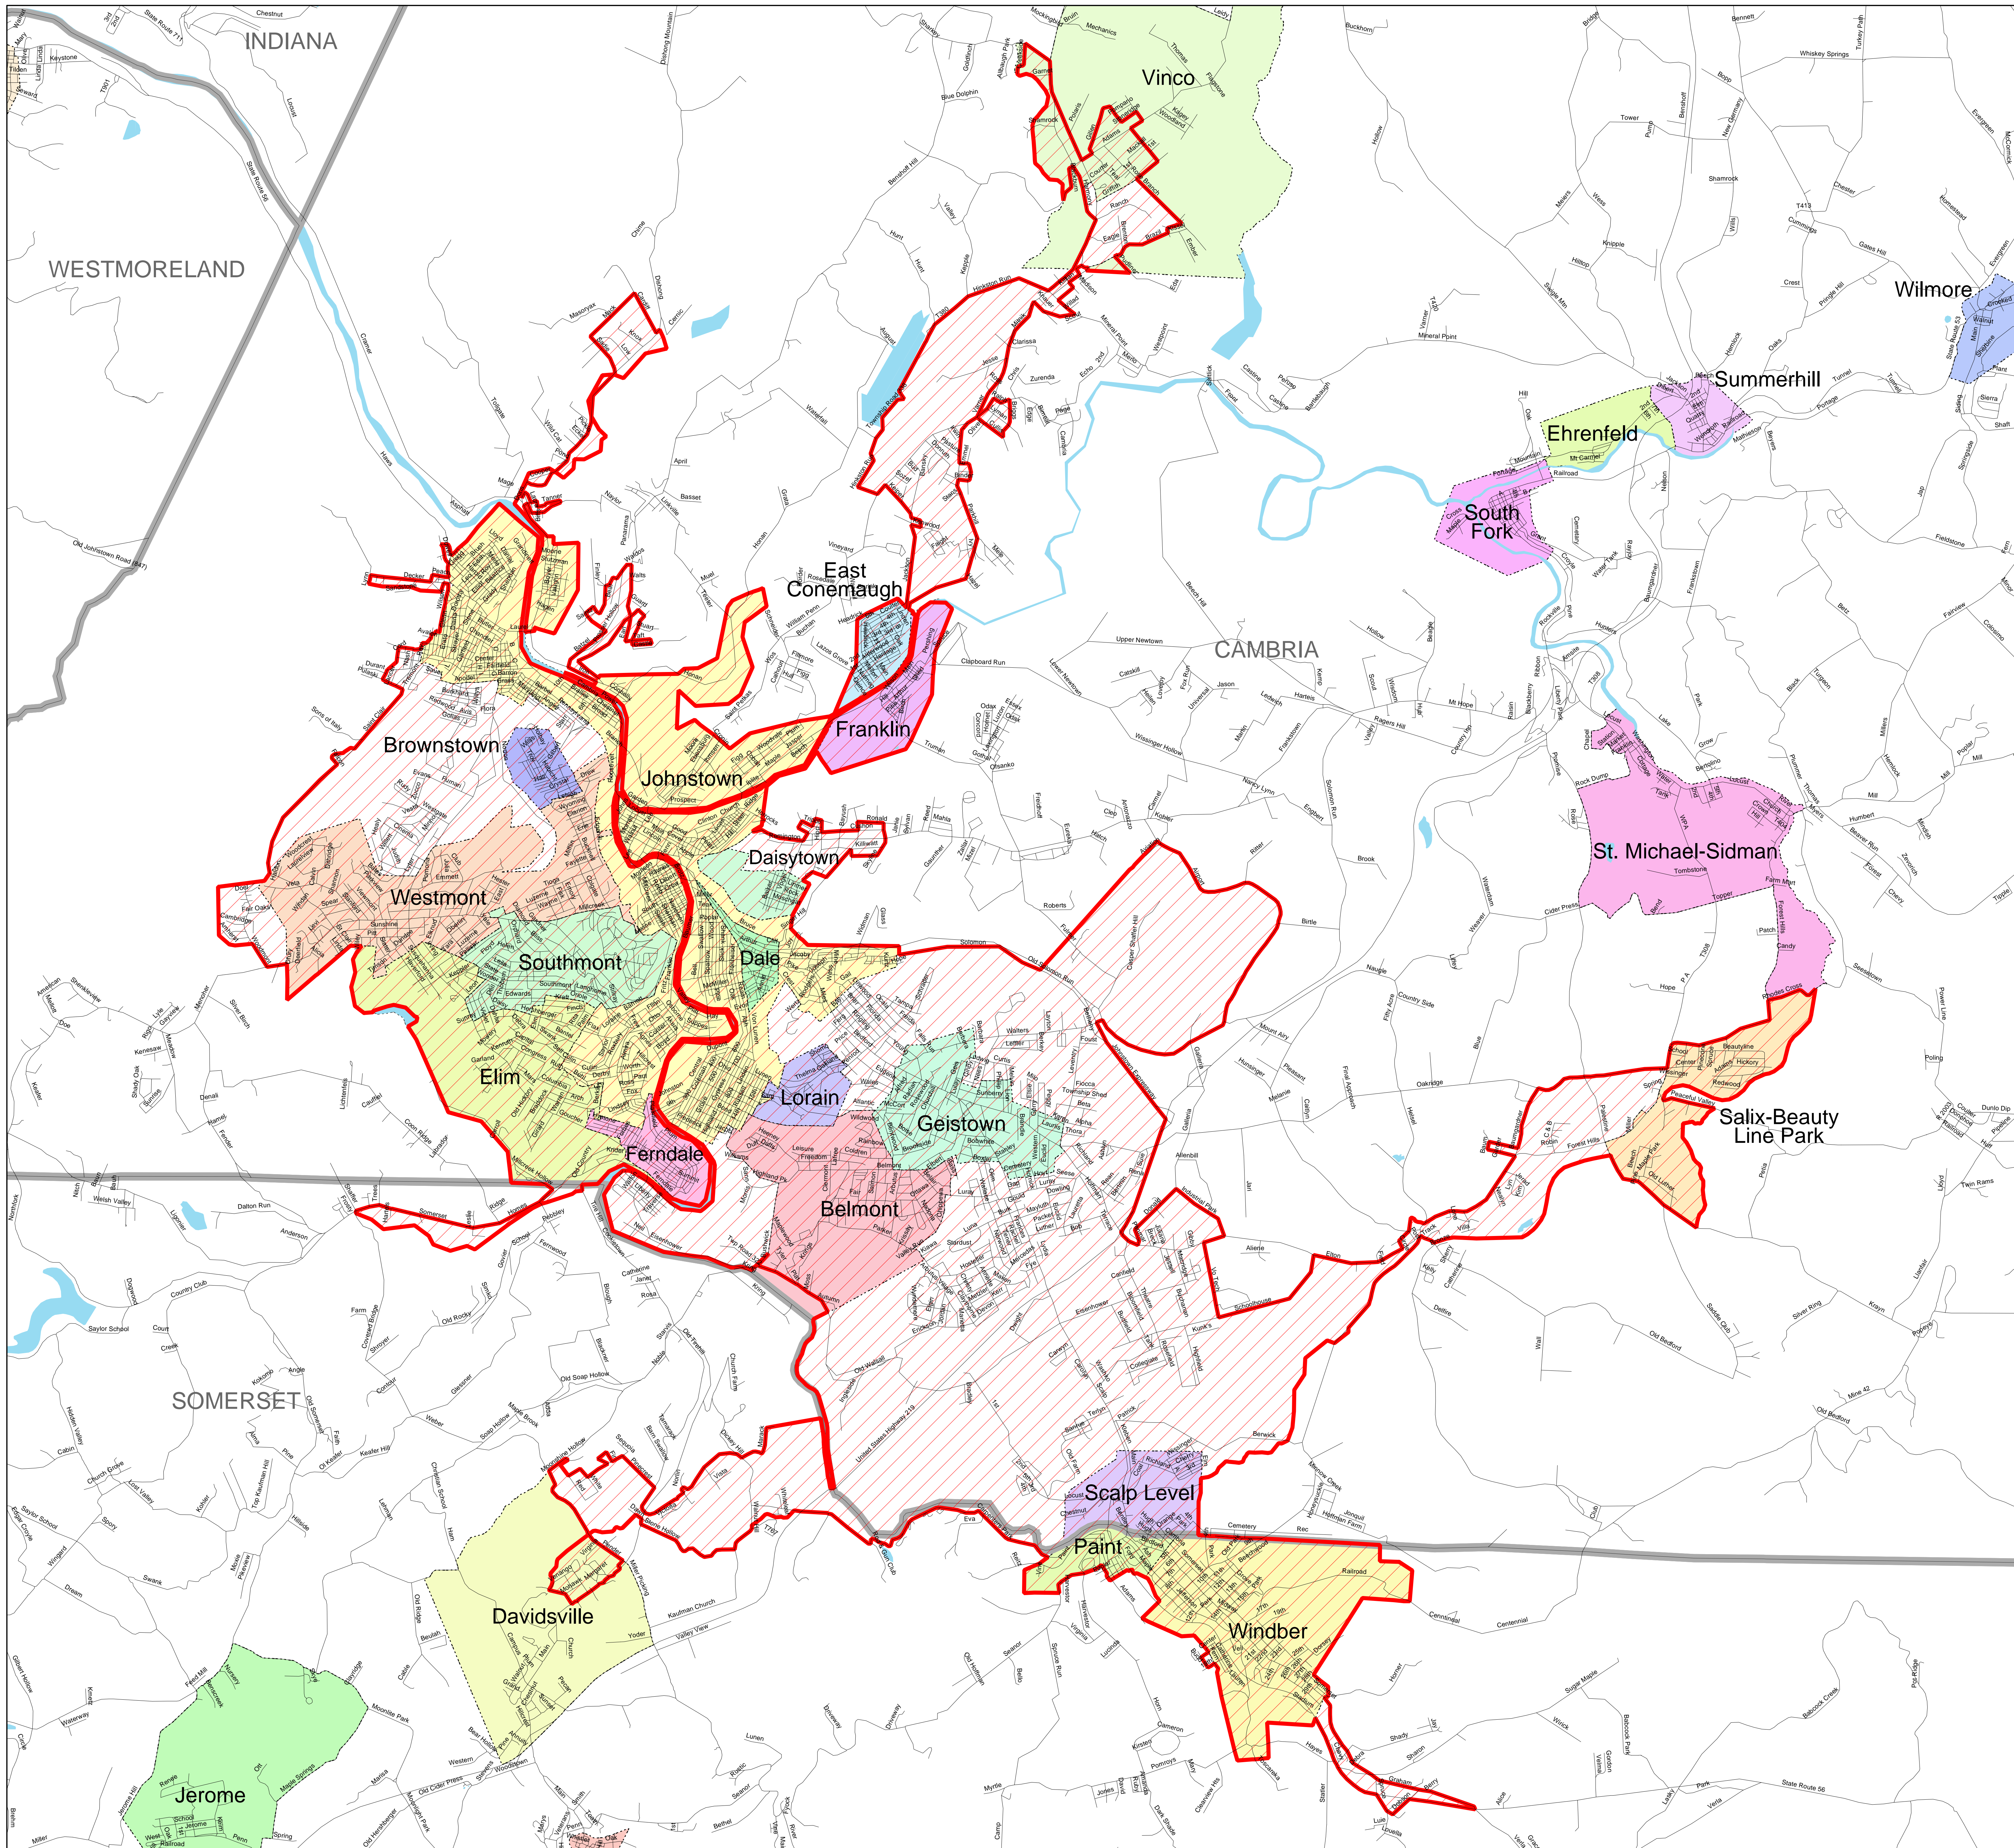

# Johnstown, PA Urbanized Area Storm Water Entities as Defined by the 2000 Census

## 2000 Census Urbanized Areas

-  Johnstown, PA
-  Municipal Boundaries
-  County Boundaries
-  Major Waterbodies
-  Roads

SOURCE:  
US Census Bureau TIGER data, 2000 Census

PROJECTION:  
State Plane Coordinate System - Pennsylvania South  
Horizontal datum - NAD83

MAP DESIGN:  
September 13, 2002