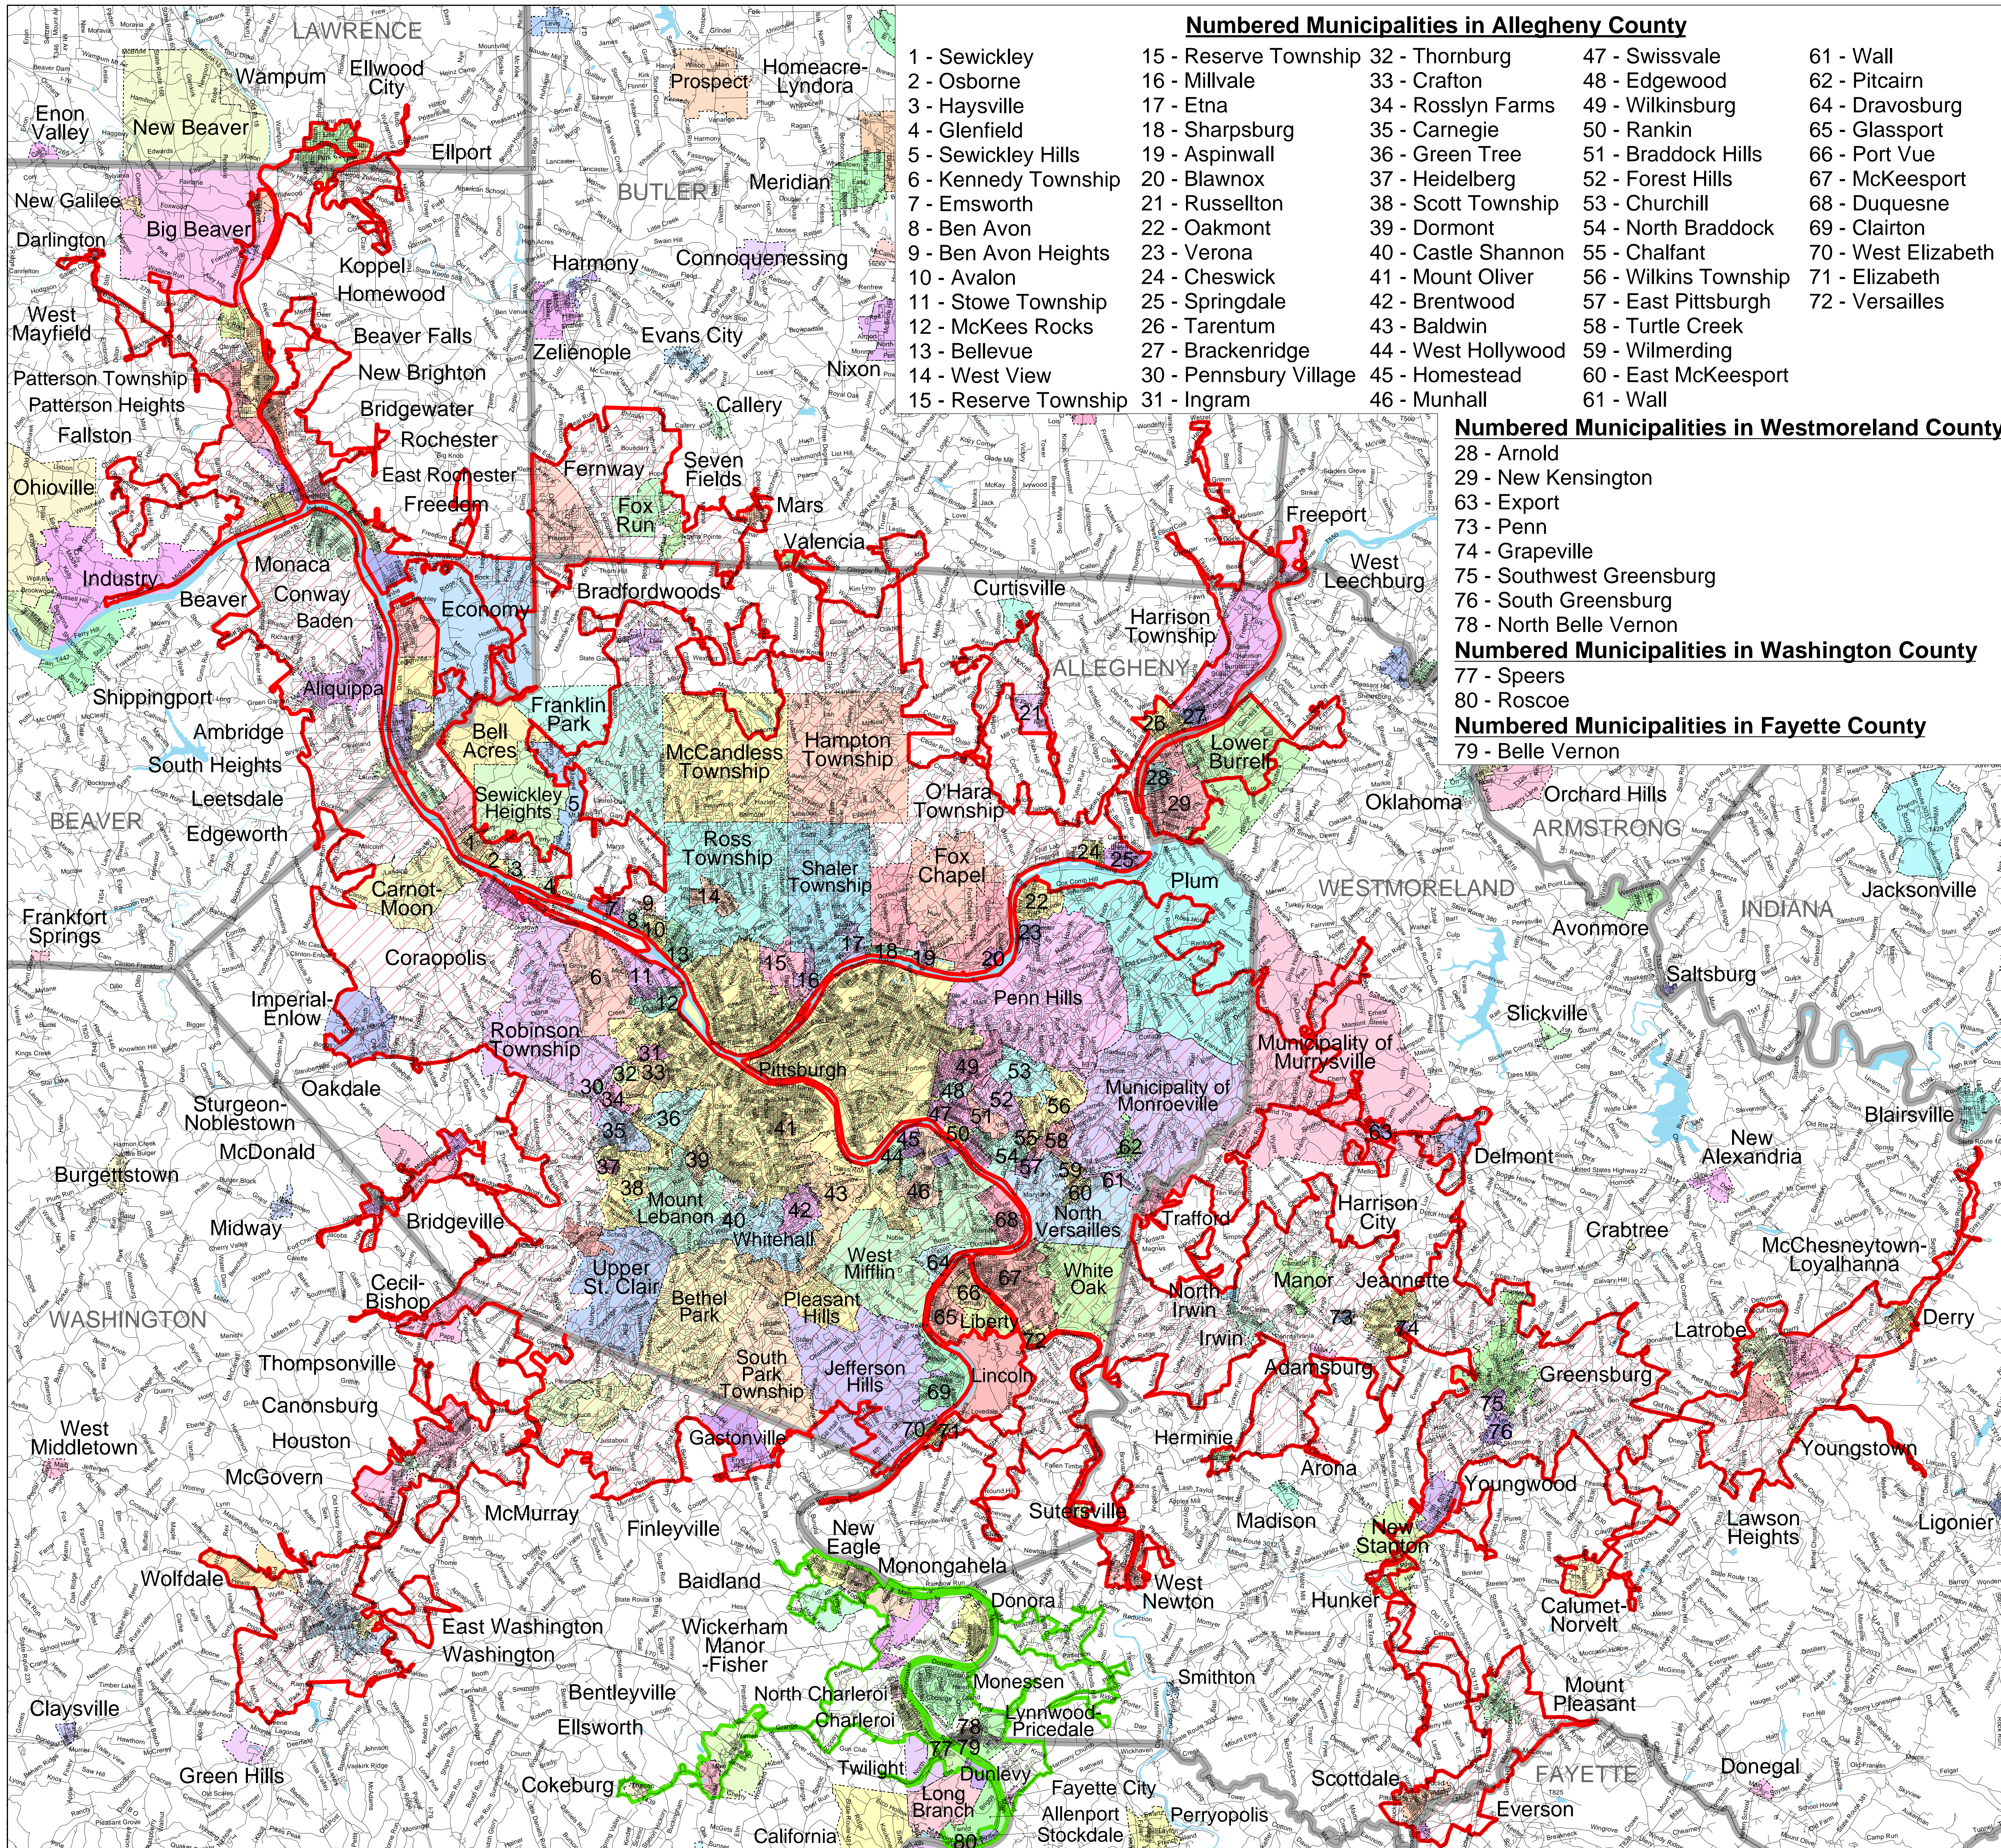

Pittsburgh, PA Urbanized Area Storm Water Entities as Defined by the 2000 Census

- Numbered Municipalities in Allegheny County**
- | | | | | |
|-----------------------|------------------------|---------------------|-----------------------|---------------------|
| 1 - Sewickley | 15 - Reserve Township | 32 - Thornburg | 47 - Swissvale | 61 - Wall |
| 2 - Osborne | 16 - Millvale | 33 - Crafton | 48 - Edgewood | 62 - Pitcairn |
| 3 - Haysville | 17 - Etna | 34 - Rosslyn Farms | 49 - Wilkinsburg | 64 - Dravosburg |
| 4 - Glenfield | 18 - Sharpsburg | 35 - Carnegie | 50 - Rankin | 65 - Glassport |
| 5 - Sewickley Hills | 19 - Aspinwall | 36 - Green Tree | 51 - Braddock Hills | 66 - Port Vue |
| 6 - Kennedy Township | 20 - Blawnox | 37 - Heidelberg | 52 - Forest Hills | 67 - McKeesport |
| 7 - Emsworth | 21 - Russellton | 38 - Scott Township | 53 - Churchill | 68 - Duquesne |
| 8 - Ben Avon | 22 - Oakmont | 39 - Dormont | 54 - North Braddock | 69 - Clairton |
| 9 - Ben Avon Heights | 23 - Verona | 40 - Castle Shannon | 55 - Chalfant | 70 - West Elizabeth |
| 10 - Avalon | 24 - Cheswick | 41 - Mount Oliver | 56 - Wilkins Township | 71 - Elizabeth |
| 11 - Stowe Township | 25 - Springdale | 42 - Brentwood | 57 - East Pittsburgh | 72 - Versailles |
| 12 - McKees Rocks | 26 - Tarentum | 43 - Baldwin | 58 - Turtle Creek | |
| 13 - Bellevue | 27 - Brackenridge | 44 - West Hollywood | 59 - Wilmerding | |
| 14 - West View | 30 - Pennsbury Village | 45 - Homestead | 60 - East McKeesport | |
| 15 - Reserve Township | 31 - Ingram | 46 - Munhall | 61 - Wall | |

- Numbered Municipalities in Westmoreland County**
- | |
|---------------------------|
| 28 - Arnold |
| 29 - New Kensington |
| 63 - Export |
| 73 - Penn |
| 74 - Grapeville |
| 75 - Southwest Greensburg |
| 76 - South Greensburg |
| 78 - North Belle Vernon |