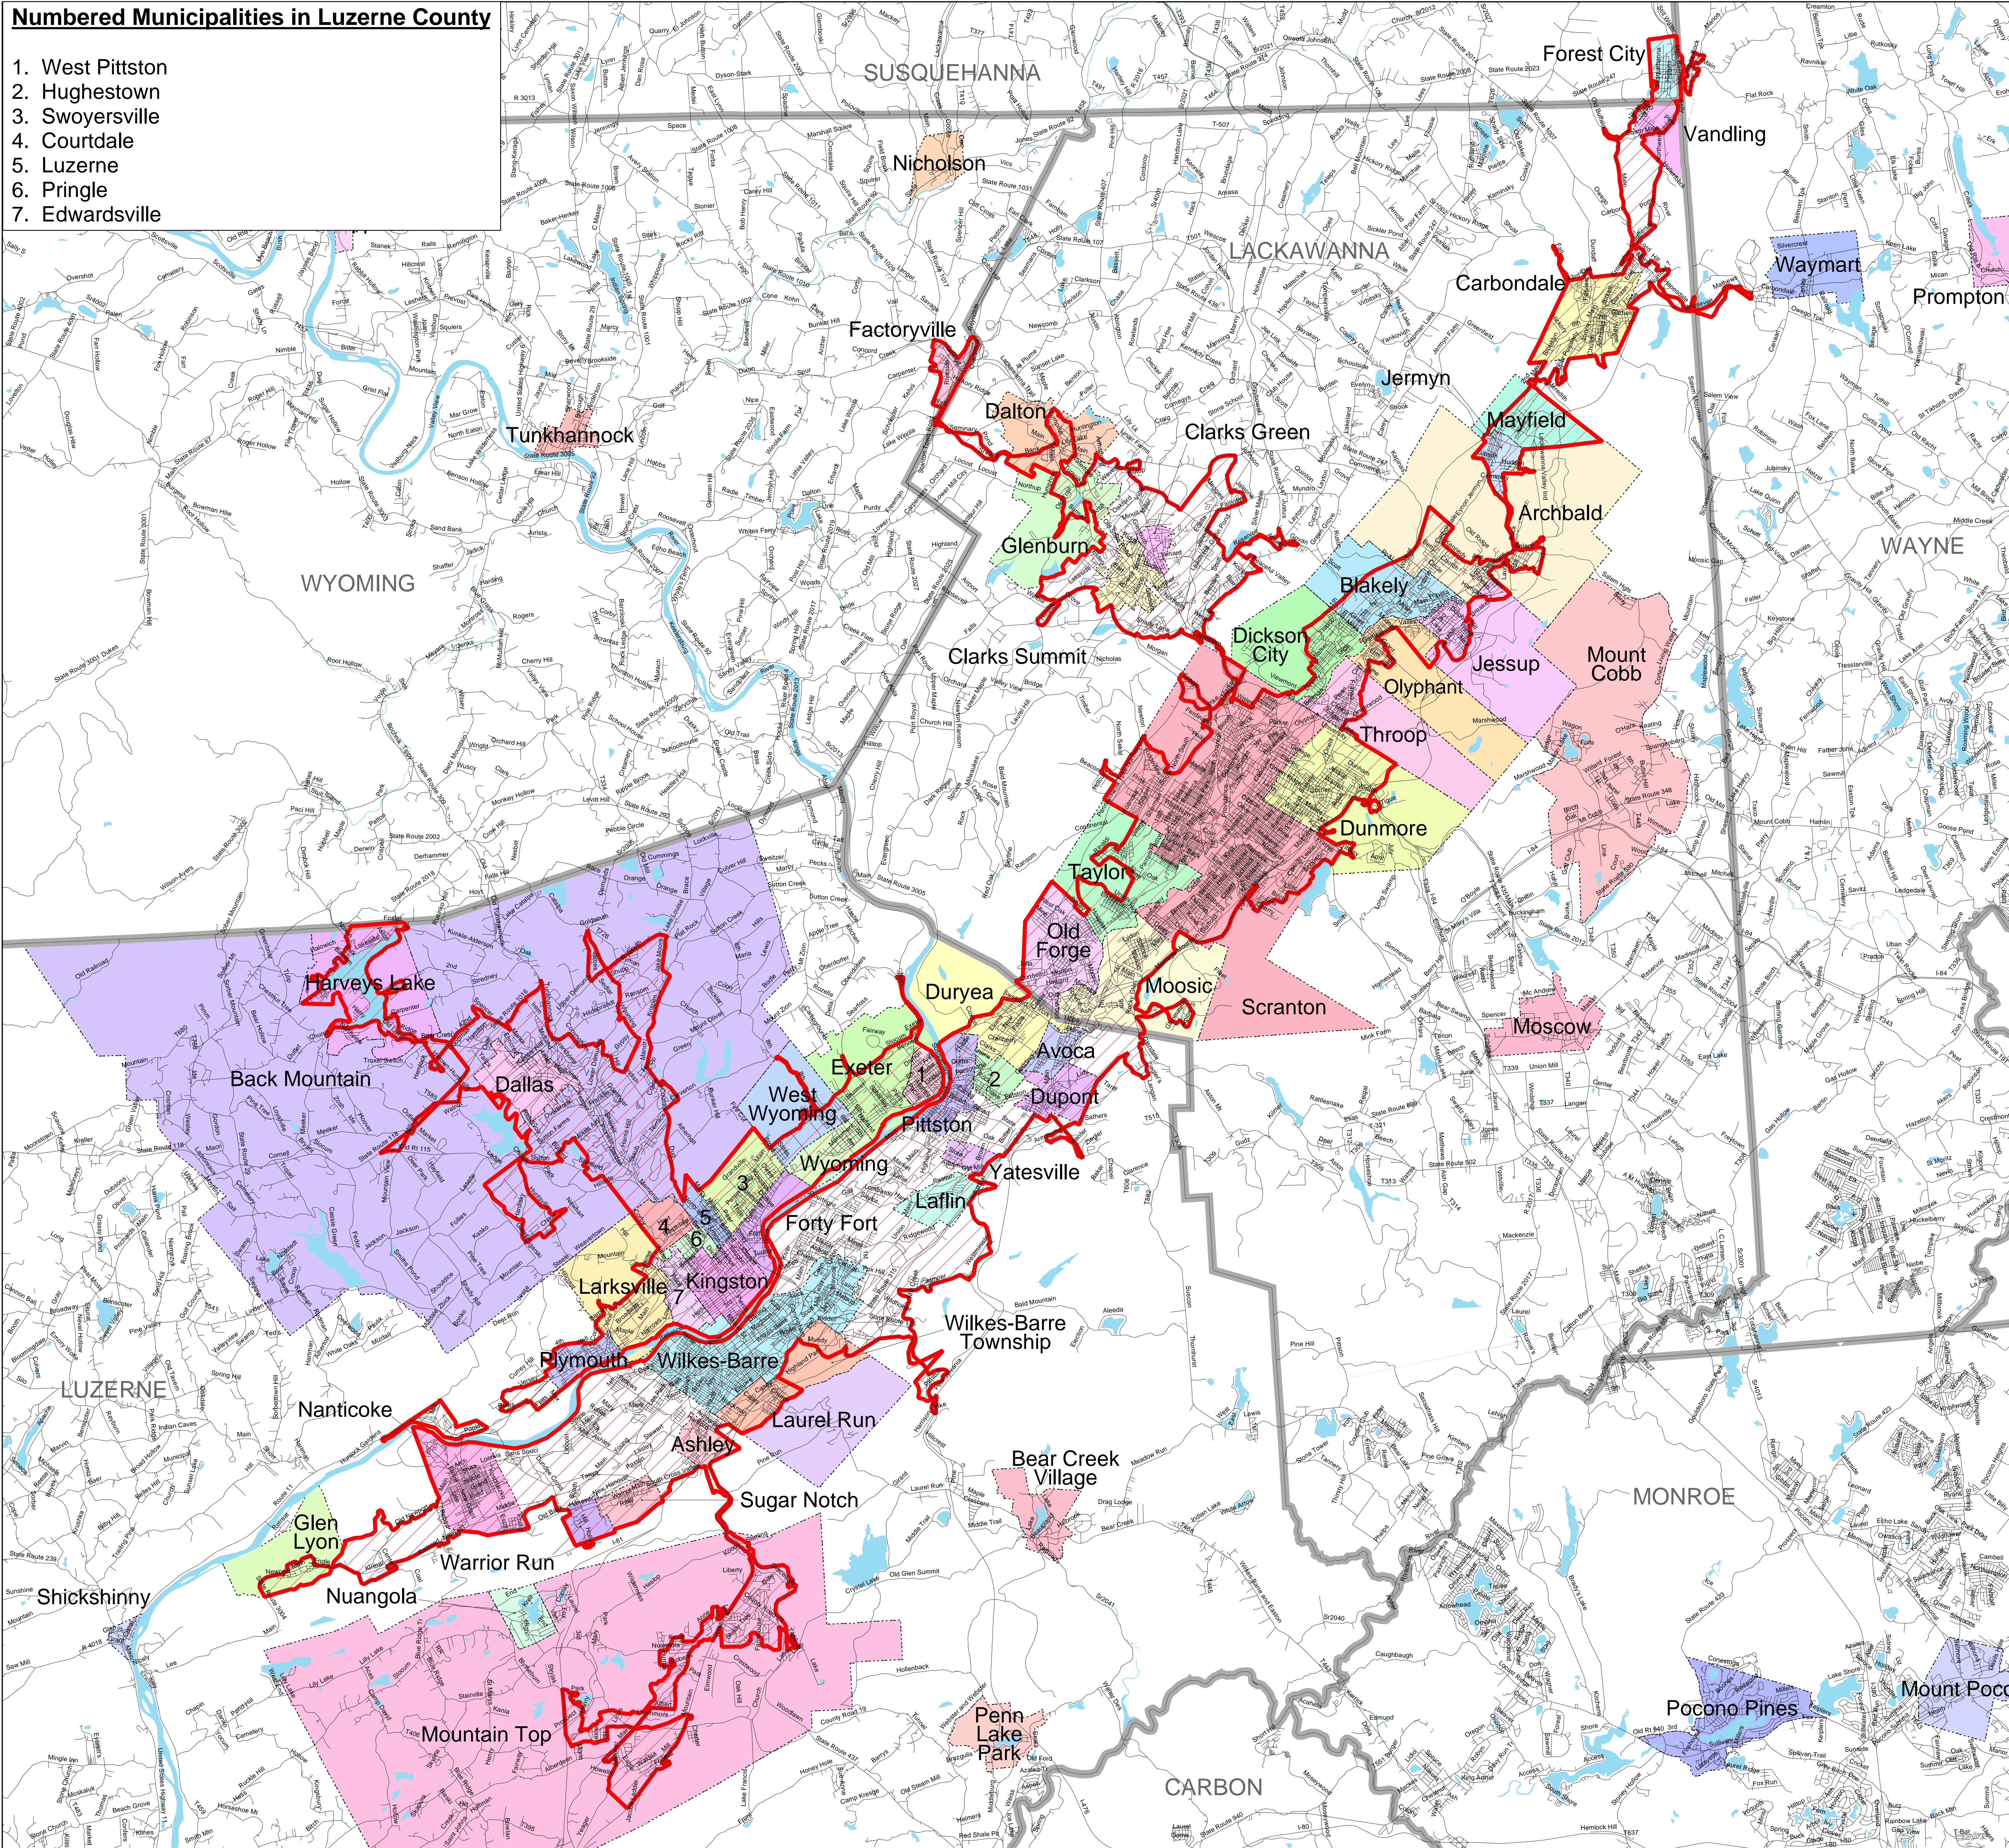

Numbered Municipalities in Luzerne County

1. West Pittston
2. Hughestown
3. Swoyersville
4. Courtdale
5. Luzerne
6. Pringle
7. Edwardsville

Scranton, PA Urbanized Area Storm Water Entities as Defined by the 2000 Census

2000 Census Urbanized Areas

- Scranton, PA
- Municipal Boundaries
- County Boundaries
- Major Waterbodies
- Roads

SOURCE:
US Census Bureau TIGER data, 2000 Census

PROJECTION:
State Plane Coordinate System - Pennsylvania North
Horizontal datum - NAD83

MAP DESIGN:
September 16, 2002